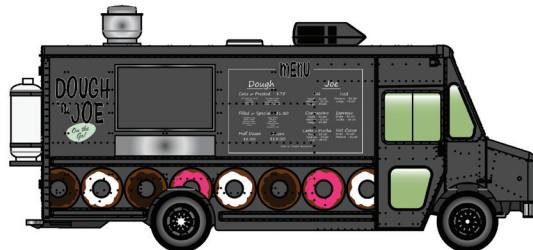

Dough & Joe

949-12111

Morgan Olson® officially licensed product

2/28