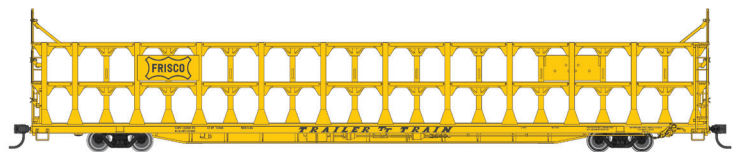

St. Louis - San Francisco Rack - Trailer-Train Flatcar (yellow)

- 910-8217 RTTX #913598
- 910-8218 RTTX #913614
- 910-8219 RTTX #913623
- 910-8220 RTTX #913646