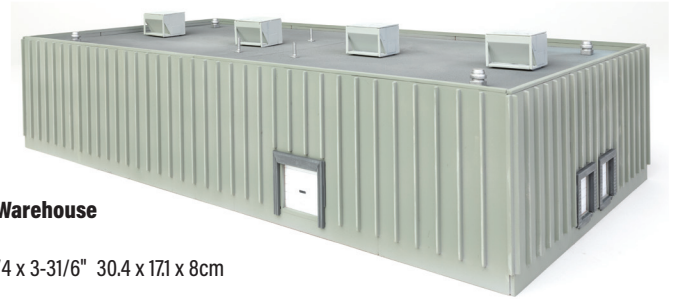

Vintage Trackside Structures

933-4060

Measures:

- Blacksmith Shop & Coal Box - 2-5/8 x 2-25/32 x 2-1/16" 6.6 x 7 x 5.2cm
- Small Shed - 1-3/4 x 1-3/8 x 1-11/16" 4.4 x 3.4 x 4.2cm
- Pump House - 2-1/4 x 2-3/32 x 2-7/16" 31.1 x 5.3 x 6.1cm
- Water Closet/Outhouse - 1-3/8 x 1-5/32 x 1-15/32" 3.4 x 5.3 x 3.7cm
- Engineering Office & Coal Box - 4-29/32 x 3-7/16 x 3-1/8" 12.4 x 8.7 x 7.9cm

SCALE	EXPECTED DELIVERY	ANNOUNCED
N	Winter 2024	July 2023

Modern Concrete Grocery Warehouse Kit

\$59.98 Each

- All-new N Scale model!
- Detailed "tip-up" structure
- One-piece "corrugated-style" walls with exterior splines
- Use for any type of large industry
- Easily customized, or build bigger by combining kits, each sold separately
- Pull-through rail car end walls
- Correct height truck & railcar loading docks w/weather seals
- Industrial electric meters & pad-mounted transformer
- Four roof-mounted air conditioners
- Separate doors, windows, entry ramp & stairways
- Printed signs
- Molded in five colors with clear acetate
- Shown assembled, painted and weathered by modeler.