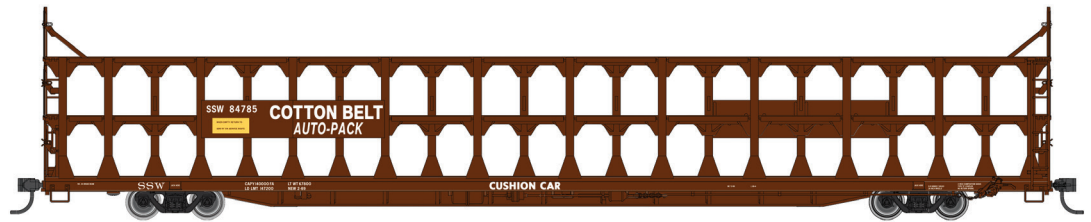

SCALE	EXPECTED DELIVERY	ANNOUNCED
H0	Winter 2024	July 2023

Tri-Level Open Auto Racks

$44.98 Each

- Prototypes in service from mid-1960s to late 1970s carrying automobiles
- Detailed flatcar with Paragon II style rack
- Die-cast metal underframe
- Swinging drawbars for 24" & larger curves
- Modeler-applied bridge plates for early cars
- Perfect for use with Walthers Cornerstone® Auto Series kits (sold separately)
- Correct 33" RP-25 metal wheelsets & 70-ton trucks
- Proto MAX™ metal knuckle couplers

LIMITED QUANTITY
ONE TIME RUN OF THESE ROADNUMBERS
ORDER NOW

910-8221 SSW #84785