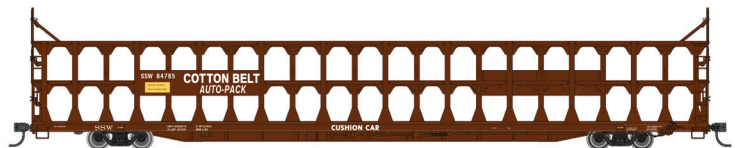

Southern Pacific¹ - St. Louis Southwestern† (Cotton Belt) Flatcar

- 910-8221 SSW #84785
- 910-8222 SSW #84790
- 910-8223 SSW #84797
- 910-8224 SSW #84808

¹Union Pacific licensed product.