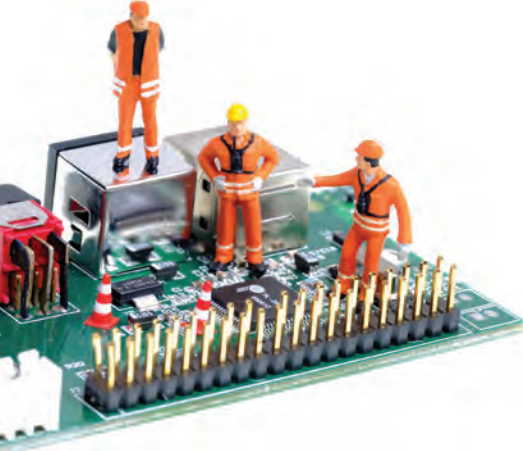

WALTHERS®

WE'VE BEEN
WORKING
ON MORE
THAN OUR
RAILROAD!

TURN SEARCH INTO FOUND

Sometimes things go off track. It happened to us when we implemented a software upgrade that derailed our search function. We know it caused many of you frustration, but we've been working hard to improve those functions that didn't work so well. We listened to your feedback, put our search engine through its paces, and we're happy to say it's now better than ever. For those who stuck with us, a big thank you for your patience. For those who chose another path, we welcome you to give us another chance.

WE'LL MAKE IT WORTH YOUR WHILE
TO COME TAKE US FOR A SPIN!