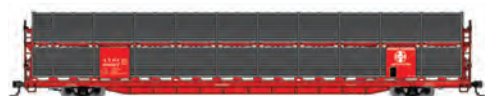

Santa Fe Rack & Flatcar

- 910-8101 #88007
- 910-8102 #88012
- 910-8103 #88023
- 910-8104 #8803