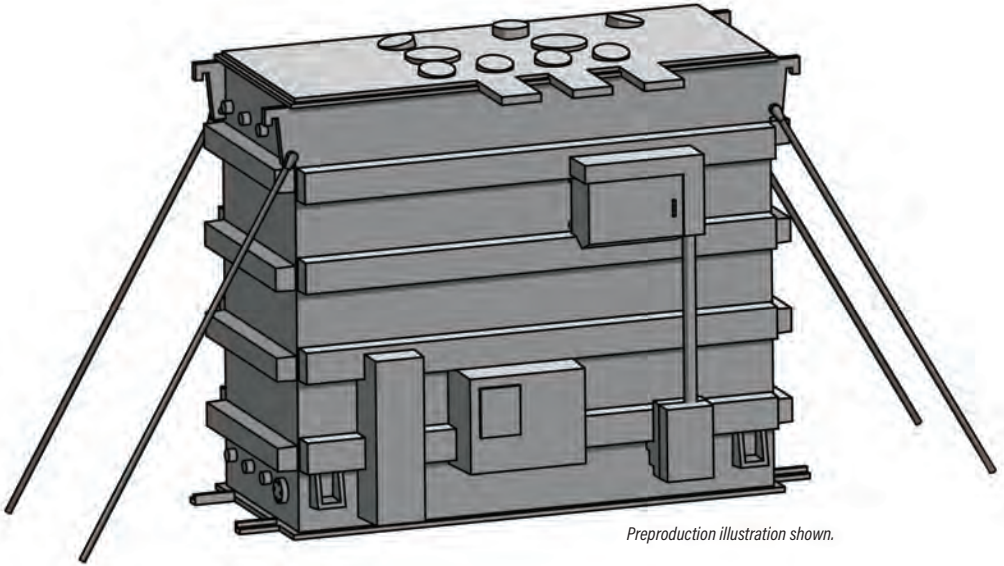

SCALE	EXPECTED DELIVERY	ANNOUNCED
H0	Fall 2023	June 2023

NEW

Transformer Load Kit

$14.98 Each

949-3107

- Use as a freight car load or scenic detail for industries
- Perfect load for the Walther's Mainline® 81' Eight-Axle Depressed Center Flatcar
- Easy to assemble kit, molded in gray plastic
- Includes 4 simulated tie-downs
- Measures 2-7/8 x 2-1/8 x 1-7/16" 7.3 x 5.4 x 3.7cm

Preproduction illustration shown.