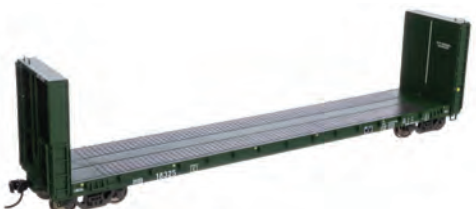

Indiana Harbor Belt
920-104357 #18325   920-104358 #18335   920-104359 #18348