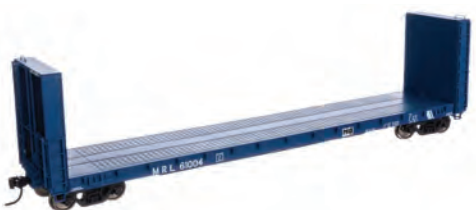

Montana Rail Link
920-104360 #61004   920-104361 #61028   920-104362 #61045