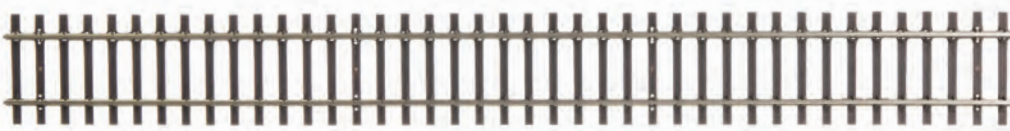

Code 83 DCC-Friendly #6

Single Crossovers

\$59.98 Each

- Fully assembled - simplifies track installation in yards, stations & other areas
- Measures 18-3/4" 47.6cm long; Track centers: 2" 5.1cm
- Complete instructions
- Snap-action points
- Solid rail points for better conductivity
- Isolated frogs with built-in jumper for powering as desired
- Current jumpers entering and leaving the frogs
- Insulated tie bar
- Thin profile ties in realistic dark brown with enhanced wood grain detail
- Fine profile molded spike and tie plate details on each tie
- Spike-mounting holes positioned next to the rail
- Molded starter points on underside of ties for Track Nails (#948-83106, sold separately)
- Custom formulated nickel silver rail for outstanding electrical conductivity

948-83075 Left-Hand

948-83076 Right-Hand

WALTHERSTRACK™

SCALE	EXPECTED DELIVERY	ANNOUNCED
HO	Fall 2023	June 2023

NEW

Code 83 Flex Track with Narrow Wood Ties

948-83007 pkg(5) \$44.98 Each

- Narrow width ties - perfect for branches, yards & other secondary tracks
- Each section measures 36" 91.4cm long

Code 70 Track & Accessories

- Fully assembled, ready to use
- Great by itself or mix & match with Code 83 and Code 100 for realistic variety of rail sizes
- Matches 100-pound rail used on secondary main lines, branches, yard leads & sidings
- Narrow width ties molded in realistic dark brown with enhanced wood grain detail
- Fine profile molded spike and tie plate details on each tie
- Spike-mounting holes positioned next to the rail
- Molded starter points on underside of ties for Track Nails (#948-83106, sold separately)
- Custom formulated nickel silver rail for outstanding electrical conductivity