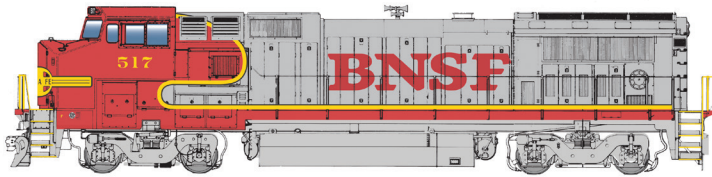

Burlington Northern Santa Fe 8-40BW

- Wide cab
- Large fuel tank
- Superfleet Warbonnet® red & silver scheme

910-19569 #517 Sound & DCC	910-19570 #520 Sound & DCC
910-9569 #557 Standard DC	910-9570 #566 Standard DC