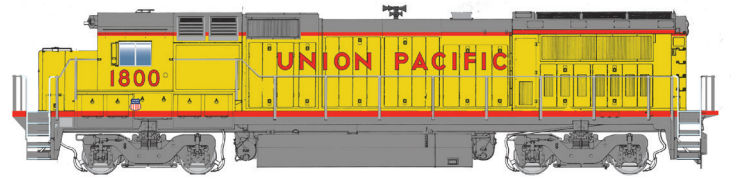

Union Pacific[†] 8-40B

- Standard Cab
- Large fuel tank
- Small shield on nose

910-19573 #1805 Sound & DCC	910-19574 #1818 Sound & DCC
910-9573 #1800 Standard DC	910-9574 #1809 Standard DC

[†]Union Pacific licensed product