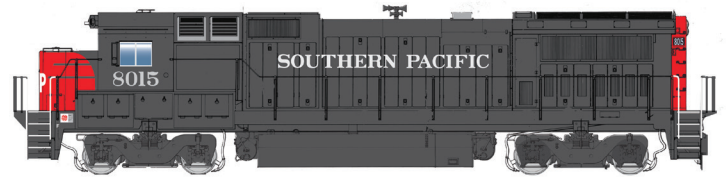

Southern Pacific[†] 8-40B

- Standard Cab
- Large fuel tank
- Large SP on nose

910-19571 #8015 Sound & DCC	910-19572 #8018 Sound & DCC
910-9571 #8022 Standard DC	910-9572 #8017 Standard DC