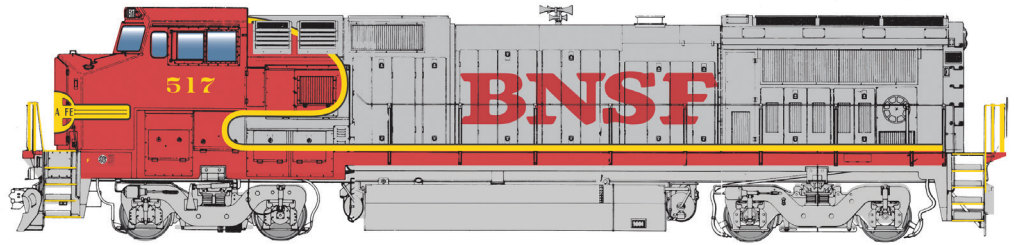

### GE Dash 8-40B/BW

ESU Sound & DCC - \$219.98 Each  
 Standard DC - \$169.98 Each

- Prototypes in service 1988 to present
- Available with ESU Sound & DCC for DCC or DC layouts
- 21-pin DCC plug
- Standard or wide cab as appropriate
- Molded starter points for grab irons (sold separately from various manufacturers)
- Same rugged drive as WalthersProto® locos
- All-wheel drive & electrical Pickup
- Dual machined brass flywheels
- Heavy die-cast metal chassis
- Constant & directional LED lights
- Correct size RP-25 metal wheels
- Proto MAX™ metal knuckle couplers