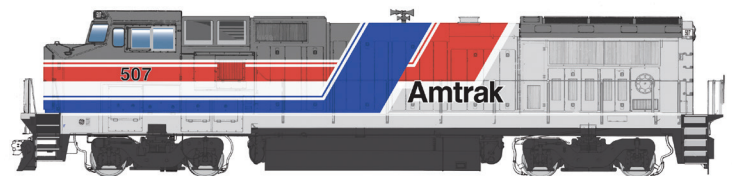

Phase III

910-19561 #507 Sound & DCC   910-19562 #555 Sound & DCC
910-9561 #512 Standard DC   910-9562 #560 Standard DC