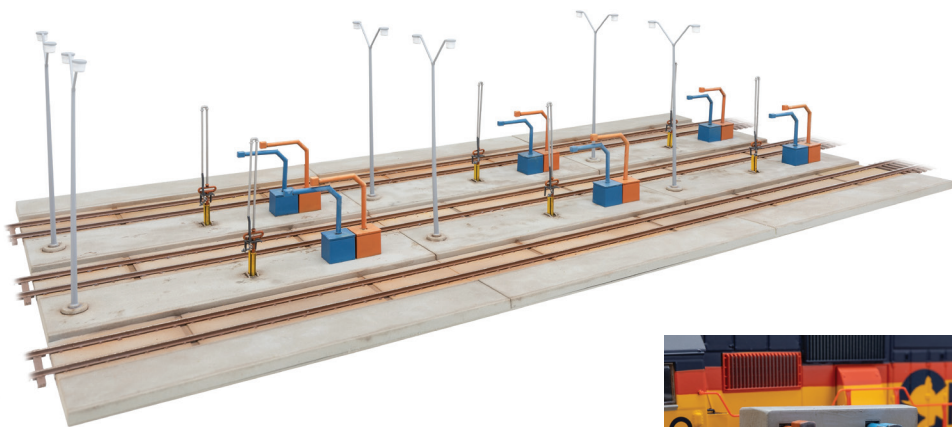

Flyer First

Order Today!

NEW HO Cornerstone® Modern Diesel Fueling Facility Kit

October 2022 Delivery • $37.98 Each

- Great addition to yards and engine terminal scenes
- Typical of facilities used by large and small North American railroads
- Builds a typical 3-track fueling pad - easily adapted for longer 2-track model

- Includes six each:
  - Large and small walkways
  - Spill containment pans
  - Fueling cranes
  - Cooling water booms & cabinets
  - Lube oil booms and cabinets
  - Nonworking overhead lights

933-4161 Diesel Fueling Facility Kit
10 x 20-5/8 x 4-3/8" (over lights)
25.4 x 52.3 x 11.1cm,
Track Spacing: 3-3/16" 8cm