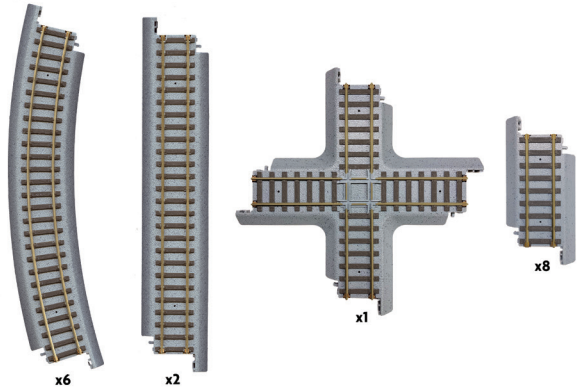

Items shown in red are included; additional track from other sets shown available separately.