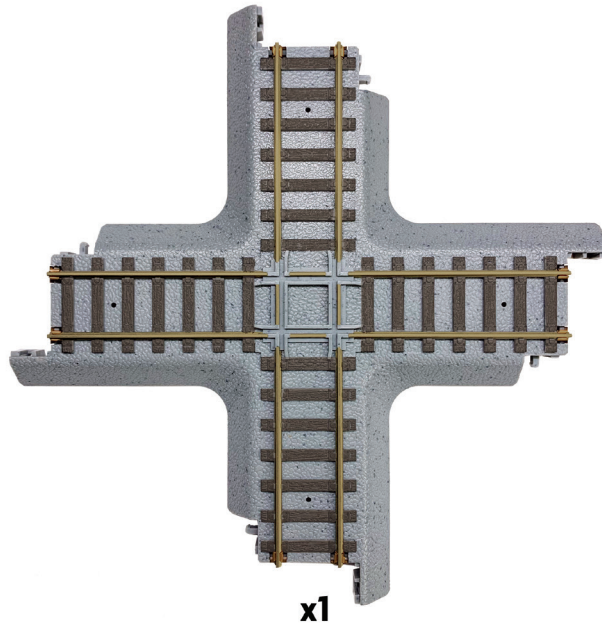

### Power-LOC™ Figure-8 Expander Set

\$59.98 ea

- Add to the fun of your WaltherTrainline & other H0 sets in minutes!
- Same great features as other Power-LOC track including:
  - Nickel silver rail for better performance plus brown ties & gray roadbed for added realism!
  - Simple and sturdy construction
  - Snaps-together without tools or rail joiners
  - Expand any time with matching track & accessories available separately
  - Solid roadbed base - set up on almost any surface any time
- Set includes:
  - Two 9" straight tracks
  - Six 18" radius curved tracks
  - Eight 3" straight filler tracks
  - 90-degree crossing track
  - Set-up instructions

*Items shown in red are included; additional track from other sets shown available separately.*

**x6**

**x2**

**x1**

**x8**

Power-LOC Figure-8 Expander Set  
931-1362