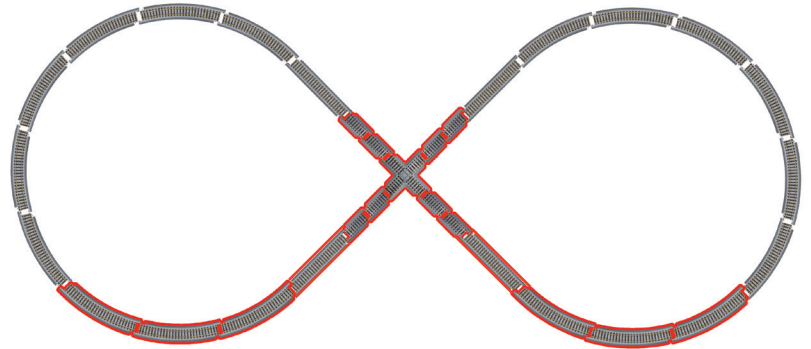

### Diesel Fueling Facility Kit

933-4161

Measures: 10 x 20-5/8 x 4-3/8" (over lights) 25.4 x 52.3 x 11.1cm

Track spacing: 3-3/16" 8cm

SCALE	EXPECTED DELIVERY	ANNOUNCED
H0	June 2022	May 2022

### Power-LOC™ Figure-8 Expander Set

\$59.98 ea

- Add to the fun of your WaltherTrainline & other H0 sets in minutes!
- Same great features as other Power-LOC track including:
  - Nickel silver rail for better performance plus brown ties & gray roadbed for added realism!
  - Simple and sturdy construction
  - Snaps-together without tools or rail joiners
  - Expand any time with matching track & accessories available separately
  - Solid roadbed base - set up on almost any surface any time
- Set includes:
  - Two 9" straight tracks
  - Six 18" radius curved tracks
  - Eight 3" straight filler tracks
  - 90-degree crossing track
  - Set-up instructions