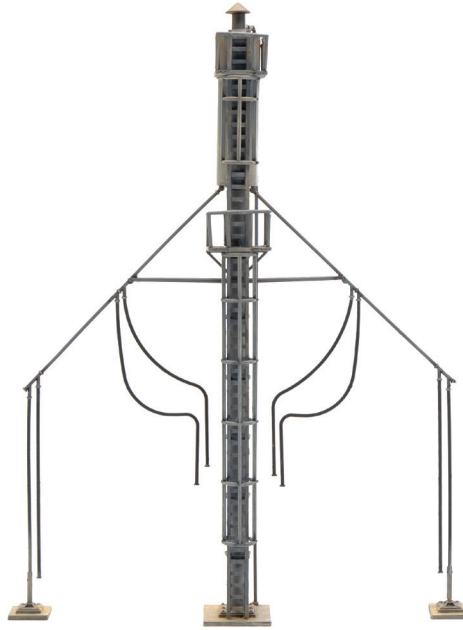

## Diesel Sanding Tower Kit

**\$17.98 ea**

- Prototypes designed especially for servicing diesels
- In service from late 1950s to the present day
- Typical of towers used at major engine facilities & short line terminals
- Detailed safety cage ladder and supply piping
- Four outlet hoses
- Looks great alongside the Cornerstone Diesel Fueling Facility (933-2908, sold separately) and other engine terminal structures
- Molded in light gray
- *Shown assembled, painted and weathered by modeler.*