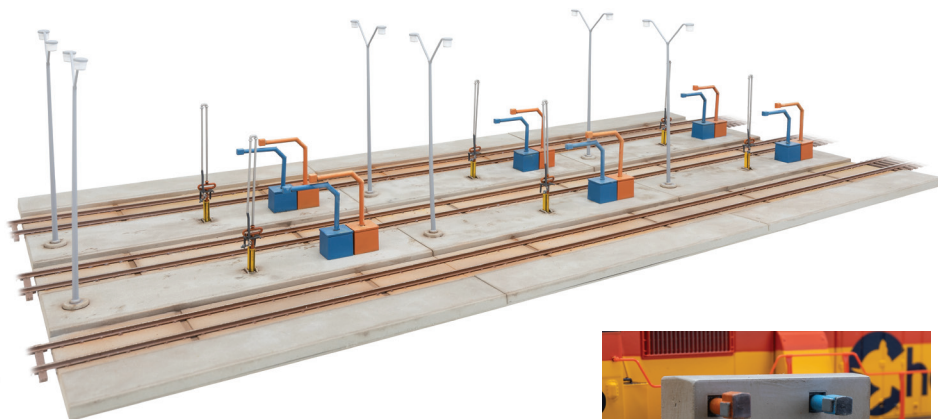

Modern Diesel Fueling Facility Kit

$37.98 ea

- All-new model for contemporary layouts
- Great addition to yards and engine terminal scenes
- Typical of facilities used by large and small North American railroads
- Builds a typical 3-track fueling pad - easily adapted for longer 2-track model
- Includes six each:
  - Large and small walkways
  - Spill containment pans
  - Fueling cranes
  - Cooling water booms and cabinets
  - Lube oil booms and cabinets
  - Nonworking overhead lights

• Shown assembled, painted and weathered by modeler.

Alternate oil/cooling water cabinet style included