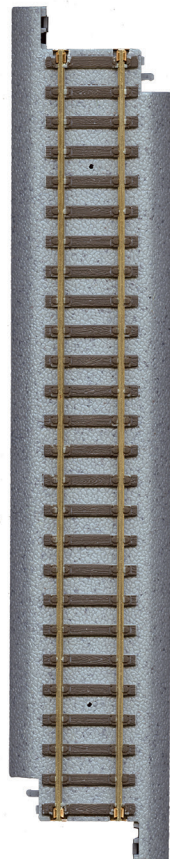

### 40' UTLX 16,000-Gallon Funnel-Flow Tank Car

**\$49.98 ea**

- Cars of this type in service handling heavier liquids from the 1960s to the present day
- Favorites for transporting corn syrup used in candy, soda & other food products
- Etched metal walkways and platforms
- Factory-installed grab irons
- Train pipe and brake rigging underbody details
- Road-specific placement of manways and safety valves
- Ultra-smooth rolling 36" RP-25 turned metal wheelsets
- Proto MAX™ metal knuckle couplers

## Diesel Sanding Tower Kit

**\$17.98 ea**

- Prototypes designed especially for servicing diesels
- In service from late 1950s to the present day
- Typical of towers used at major engine facilities & short line terminals
- Detailed safety cage ladder and supply piping
- Four outlet hoses
- Looks great alongside the Cornerstone Diesel Fueling Facility (933-2908, sold separately) and other engine terminal structures
- Molded in light gray
- *Shown assembled, painted and weathered by modeler.*

### Power-LOC™ Figure-8 Expander Set

\$59.98 ea

- Add to the fun of your WaltherTrainline & other H0 sets in minutes!
- Same great features as other Power-LOC track including:
  - Nickel silver rail for better performance plus brown ties & gray roadbed for added realism!
  - Simple and sturdy construction
  - Snaps-together without tools or rail joiners
  - Expand any time with matching track & accessories available separately
  - Solid roadbed base - set up on almost any surface any time
- Set includes:
  - Two 9" straight tracks
  - Six 18" radius curved tracks
  - Eight 3" straight filler tracks
  - 90-degree crossing track
  - Set-up instructions

*Items shown in red are included; additional track from other sets shown available separately.*

**x6**

**x2**

**x1**

**x8**

Power-LOC Figure-8 Expander Set  
931-1362