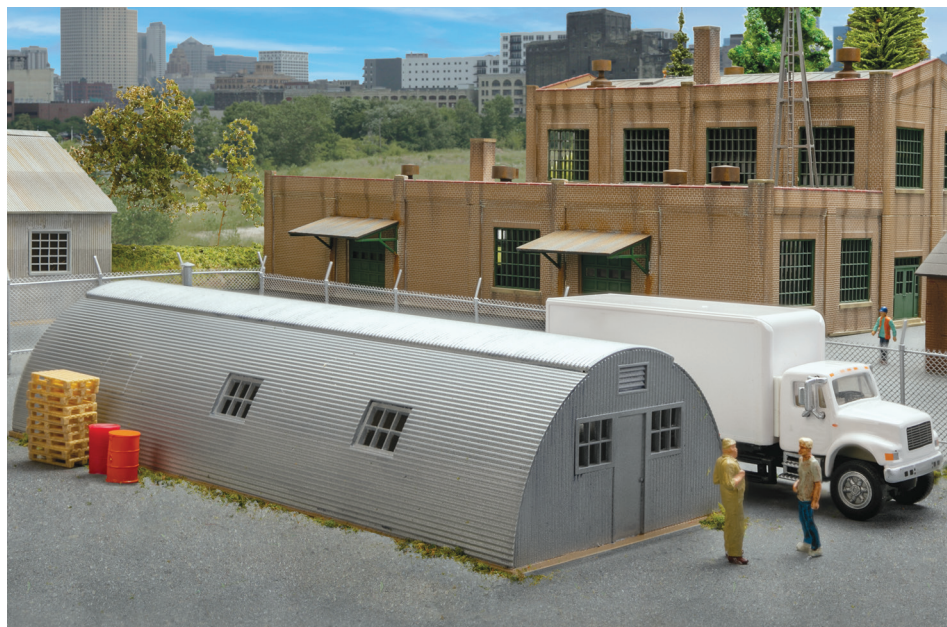

Quonset Hut Kit

$24.98 ea

- Builds standard military-style Quonset hut
- Prototypes served Allied forces worldwide from 1941 on
- Easily adapted to many types of barracks, offices & similar facilities - many converted for homes, garages & other civilian uses after WWII
- Build with side windows or corrugated "metal" inserts - both included
- Authentic design & detail
- Molded in three colors & clear plastic
- Shown assembled, painted and weathered by modeler.

Figures, vehicles, and scenery items not included.

Quonset Hut Kit

933-3560

Measures: 6-9/16" x 2-3/4" x 1-3/8" / 16.6 x 6.9 x 3.4cm

Converted Quonset Hut Kit

$29.98 ea

- Easily adapted to many types of small businesses
- Fits layouts from late 1940s to present
- Decorative brick false front attached to standard Quonset hut
- Build with side windows or corrugated "metal" inserts - both included
- Authentic design and details including modernized rear wall
- Add-on window air conditioners and electric meter
- Colorful decal signs
- Molded in three colors & clear plastic
- Shown assembled, painted and weathered by modeler.