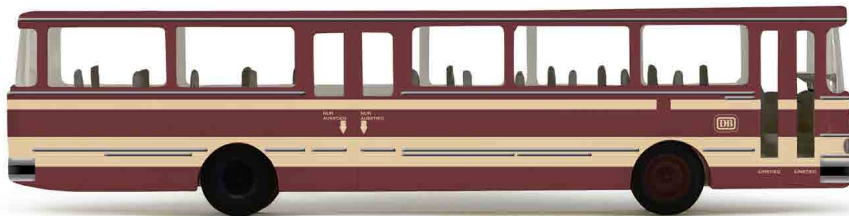

30103
S 140 ES
Linienbus,
DB klassisches Rot