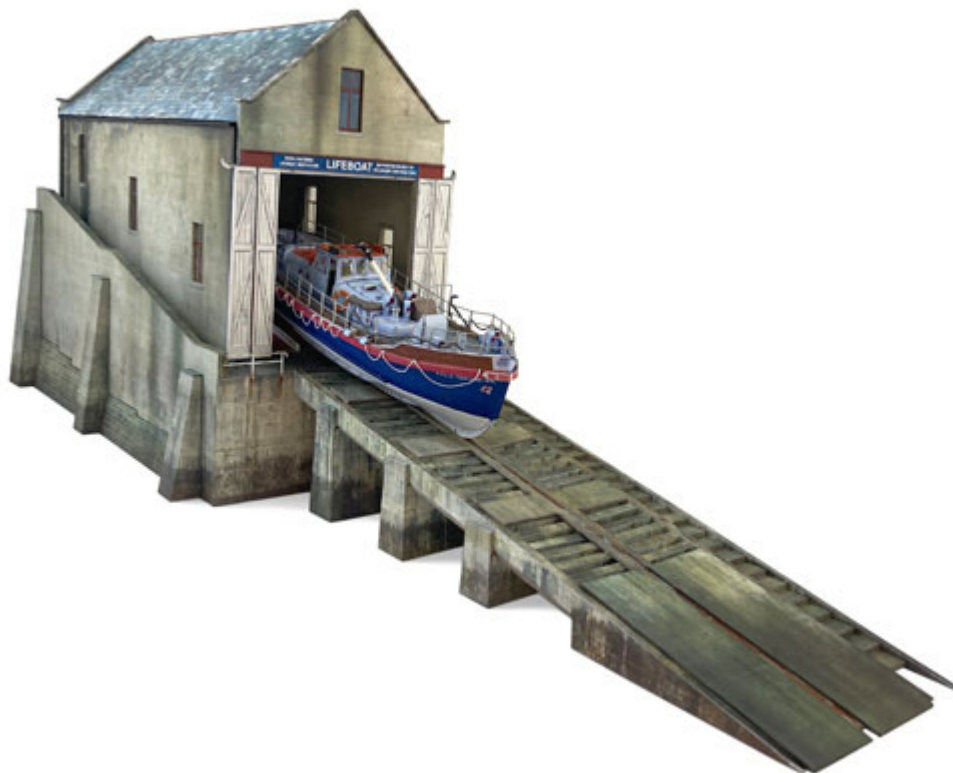

**[T040b Lifeboat Station](#) now available! Only £5.99**

This accurately proportioned structure will create a stunning focal point for any harbour scene when combined with our [T040a Lifeboat](#) kit (sold separately, see below), This kit includes:

- Working launch boat cradle and slipway
- Authentic coastal weathering and high tide line
- Detailed interior including winch and ramp
- Sturdy removable roof (to reveal lifeboat model)
- Open, partially closed or closed door options
- Easy to build stairs (all new design)
- Illustrated instructions

Available in OO and N scales.

**[T040a Lifeboat](#) now only £5.99**

This highly detailed 52ft Barnett Class lifeboat kit includes:

- Editable boat name

- Waterline and full hull version
- Simple to use handrail and lifeline creation jig
- Detailed deck fittings
- Choice of grey or orange roof
- Open wheelhouse door option
- Detailed hull underside including propeller and rudder
- Illustrated instructions including masts and masthead lighting guide