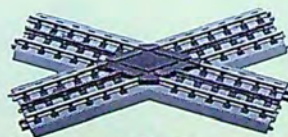

45° Crossover Track

Item No. 40-1007
MSRP $19.95