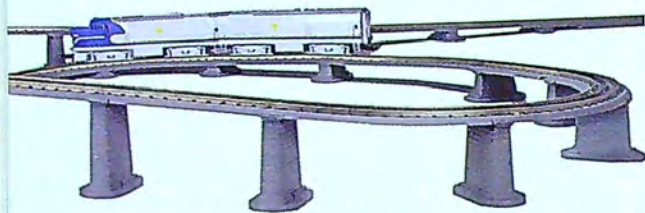

24 Piece Graduated Trestle System

Item No. 40-1033
MSRP $29.95

4 Piece Elevated Trestle System

Item No. 40-1034
MSRP $14.95

MSRP $3.50

3.5" Straight Track

Item No. 40-1018

4.25" Straight Track

Item No. 40-1017

5" Straight Track

Item No. 40-1016

5.5" Straight Track

Item No. 40-1012

Adapter Track Section

Item No. 40-1011
MSRP $7.99

MSRP $3.50

O-31 Curved Track

Item No. 40-1002

O-42 Curved Track

Item No. 40-1042

O-54 Half Curved Track

Item No. 40-1057