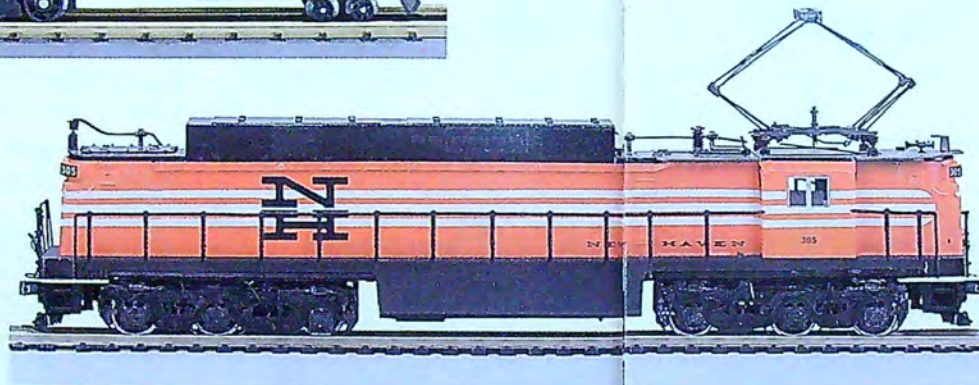

Pacific, PCC Electric Engine
Measures 11 5/8" x 2 5/8" x 3 1/2"
Item No. 30-2513-0 No-Sound MSRP $ 99.95
Item No. 30-2513-1 Proto-Sound® by QSI MSRP $199.95