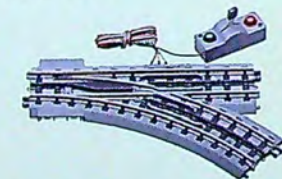

Rust, O Bridge Girder

Item No. 40-1032
MSRP \$19.95

O-72 Curved Track

Item No. 40-1010

MSRP \$4.99

10" Straight Track

Item No. 40-1001
MSRP \$3.50

10" Insulated Straight Track

Item No. 40-1029
MSRP \$3.50

45° Crossover Track

Item No. 40-1007
MSRP \$19.95

O-31 Switch (Right Hand)

Item No. 40-1004

O-31 Switch (Left Hand)

Item No. 40-1005

O-42 Switch (RH)