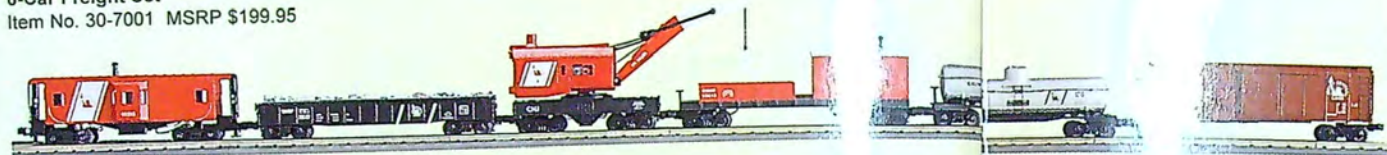

Find It

Search for your favorite product on our MTH Locator found on our website!

Call **1-888-640-3700** for the Dealer Nearest You

www.railking.com

Wabash
6-Car Freight Set
Item No. 30-7001 MSRP \$199.95