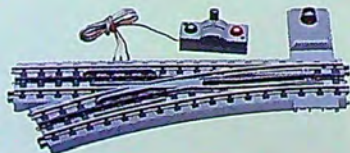

O-54 MSRP \$59.85

Non-Slip Track Pads

Item No. 40-1046
MSRP \$4.95

Lighted Bumper

Item No. 40-1024
MSRP \$12.95

O-72 Switch (LH)

Item No. 40-1021
MSRP \$69.95

Uncoupling Track Section