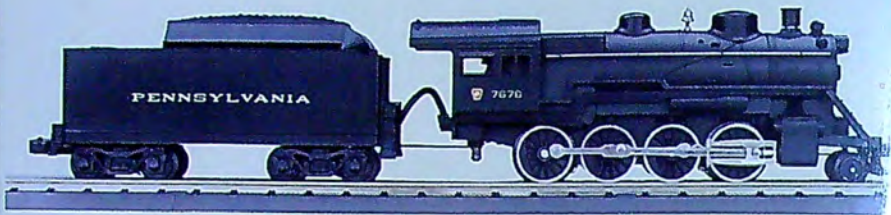

Pe: 2-8
2-8
Ste: 2-8
Me: 22 3/4" x 2 1/2" x 3 3/4"
Item No. 30-1159-1 Proto-Sound® 2.0
MSRP $499.95