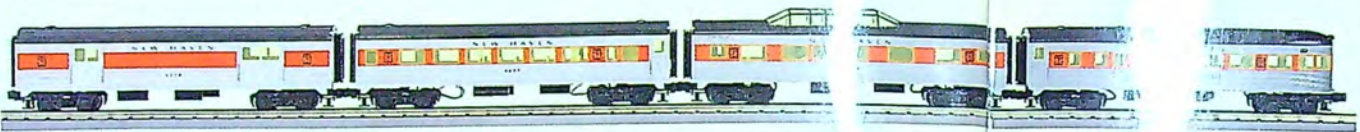

New Haven
4-Car O-27 Streamlined Passenger Set
Item No. 30-6131 MSRP \$159.95

Baltimore & Ohio
4-Car O-27 Madison Passenger Set
Item No. 30-6265 MSRP \$159.95

Reading
4-Car O-27 Streamlined Passenger Set
Item No. 30-6133 MSRP \$159.95