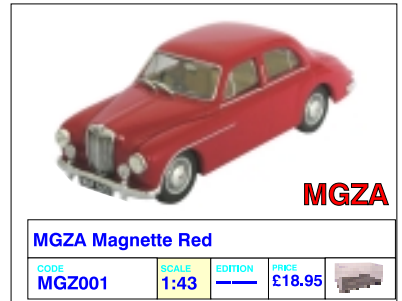

MGZA

MGZA Magnette Red

CODE	SCALE	EDITION	PRICE	
MGZ001	1:43	---	£18.95