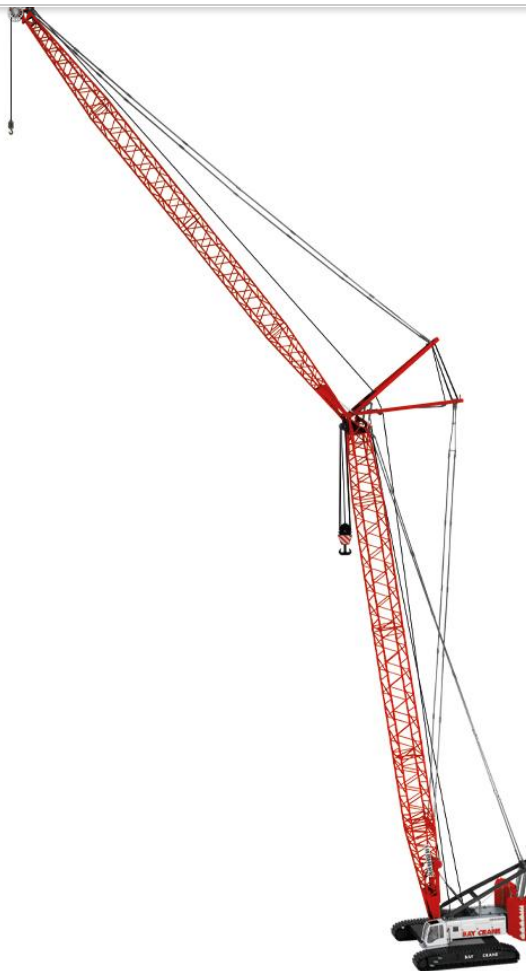

#8851 Cifa K47H Mercedes-Benz Arocs Betonpumpe

- **Updateversion mit neuen Felgen**

Bitte klicken  Sie einfach auf das Bild, um zum entsprechenden Modell zu gelangen.

Die Modelle sind sofort lieferbar!

Über Ihre Bestellung freuen wir uns.

Dear NZG customers,

we would like to present the new company livery "**Bay Crane**" of the model **#788/03 Liebherr LR1300 crawler crane** in scale 1:50.

The model offers the following features:

- incl. 2 hooks
- pivoting cabin
- ballasting by means of lifting cylinders
- highly detailed rotating platform
- central ballast

Available again:

#8851 Cifa K47H Mercedes-Benz Arocs concrete pump

- **Update version with new**

Just click  on the picture to see detailed information of the model.

The models are available!

We are looking forward to your order.

Articolo #788/03: Gru cingolata Liebherr LR1300 "Bay Crane" 1:50

Prezzo consigliato dal fabbricante: € 583.-

Codice #788/03: Gru cingolata Liebherr LR1300 "Bay Crane" 1:50

Prezzo rec. prezzo di listino: € 583.-