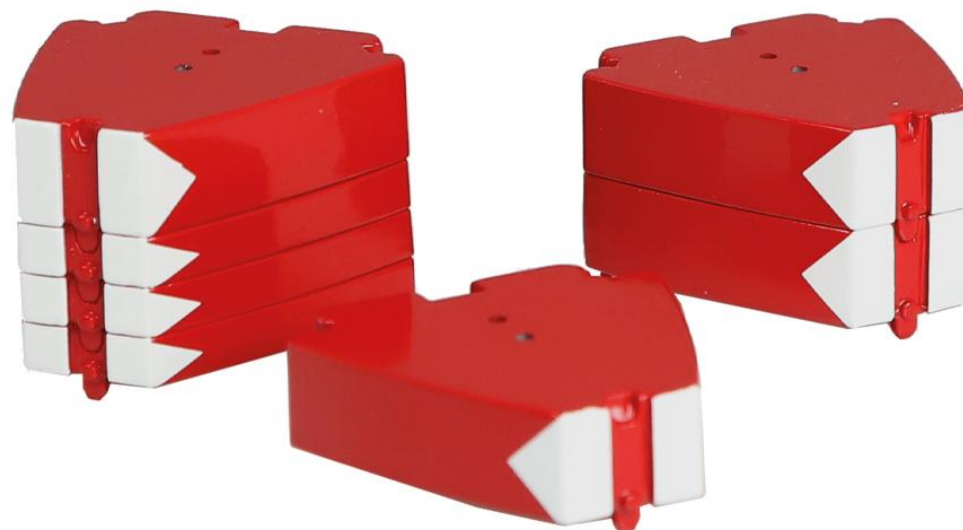

Das Modell bietet folgende Funktionen:

- Ballastierung mittels Hubzylindern
- hochdetaillierte Drehbühne
- Zentralballast
- Jack up System zum Heben des Unterwagens sowie demontierbare Raupenschiffe

Wieder lieferbar:

Dear NZG customers,

we would like to present the new company livery "**Bay Crane**" of the model **#788/03 Liebherr LR1300 crawler crane** in scale 1:50.

The model offers the following features:

- incl. 2 hooks
- pivoting cabin
- ballasting by means of lifting cylinders
- highly detailed rotating platform
- central ballast

Available again:

#8851 Cifa K47H Mercedes-Benz Arocs concrete pump

- **Update version with new**

Just click  on the picture to see detailed information of the model.

The models are available!

We are looking forward to your order.

Articolo #788/03: Gru cingolata Liebherr LR1300 "Bay Crane" 1:50

Prezzo consigliato dal fabbricante: € 583.-

Codice #788/03: Gru cingolata Liebherr LR1300 "Bay Crane" 1:50

Prezzo rec. prezzo di listino: € 583.-