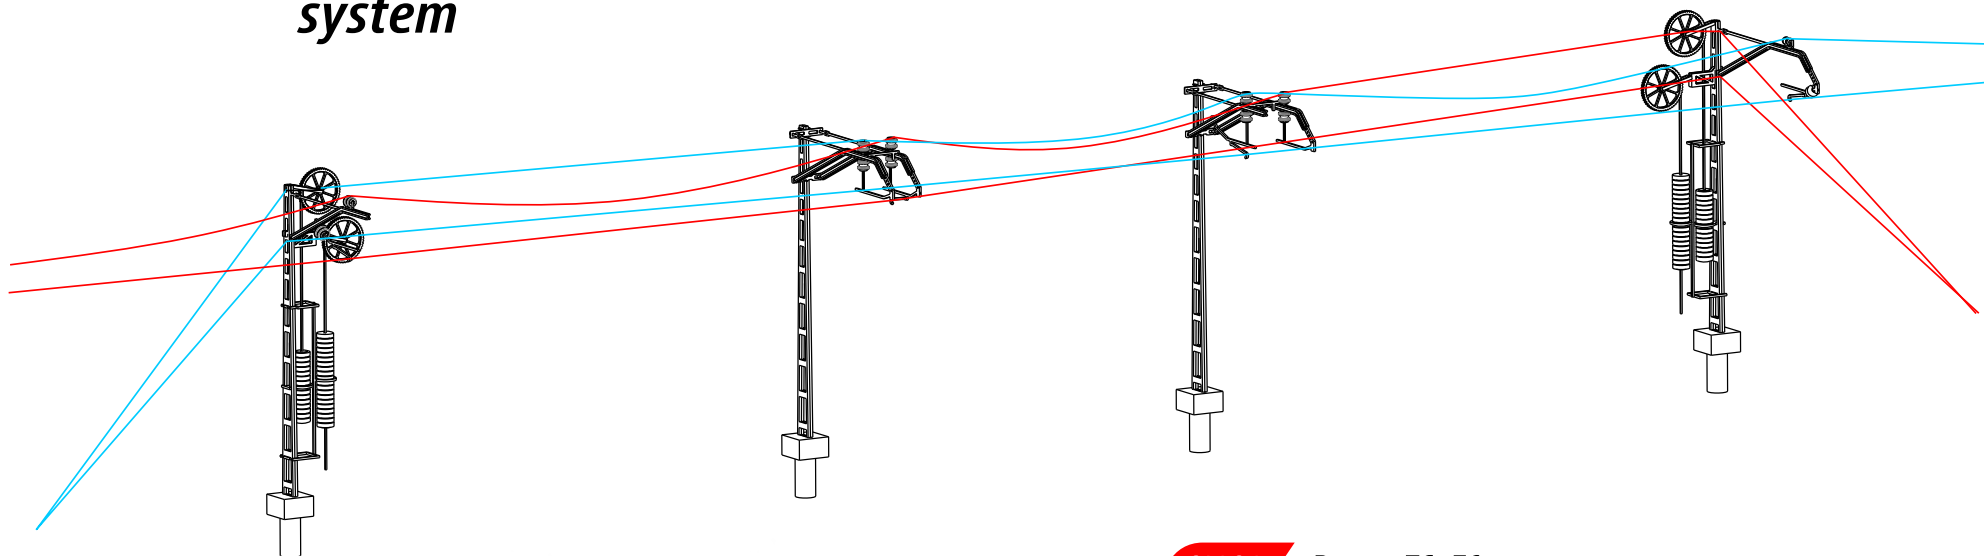

2023

N 1:160

Postes de compensación y pórticos RENFE

RENFE tensioning masts and gantries

Compatible con
Suitable for

REALFLEX
system

214 23

Postes de compensación RENFE RENFE tensioning masts

214 24

Postes Z6 Z6 masts