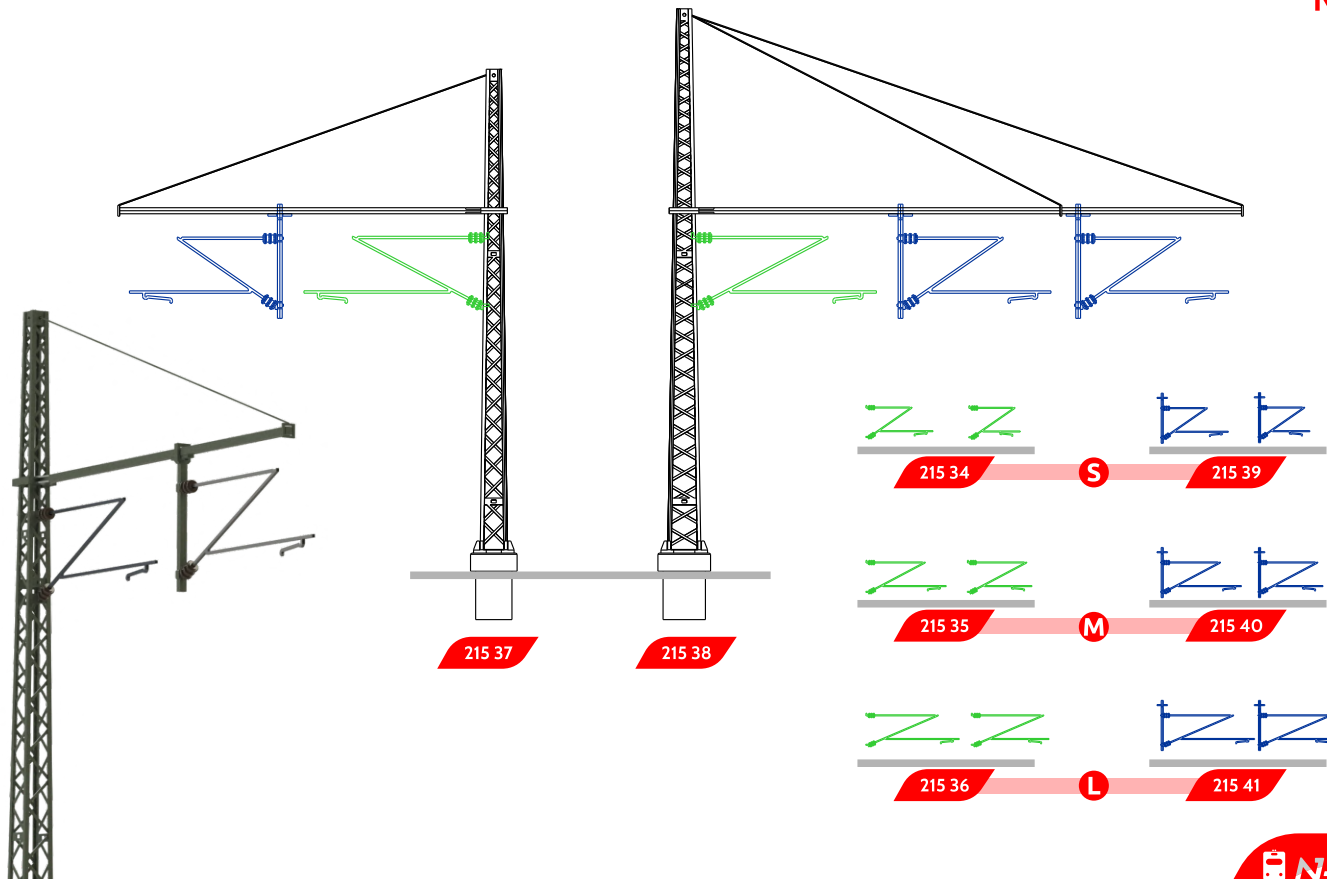

DB Re160 Masten mit Rohrausleger

DB Re160 Suspended box girder masts

N 1:160