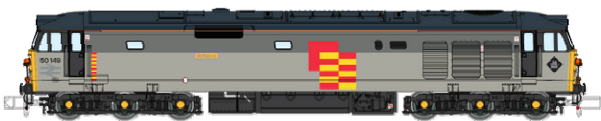

2D-002-005S N Gauge Class
50 Defiance 50149 Railfreight