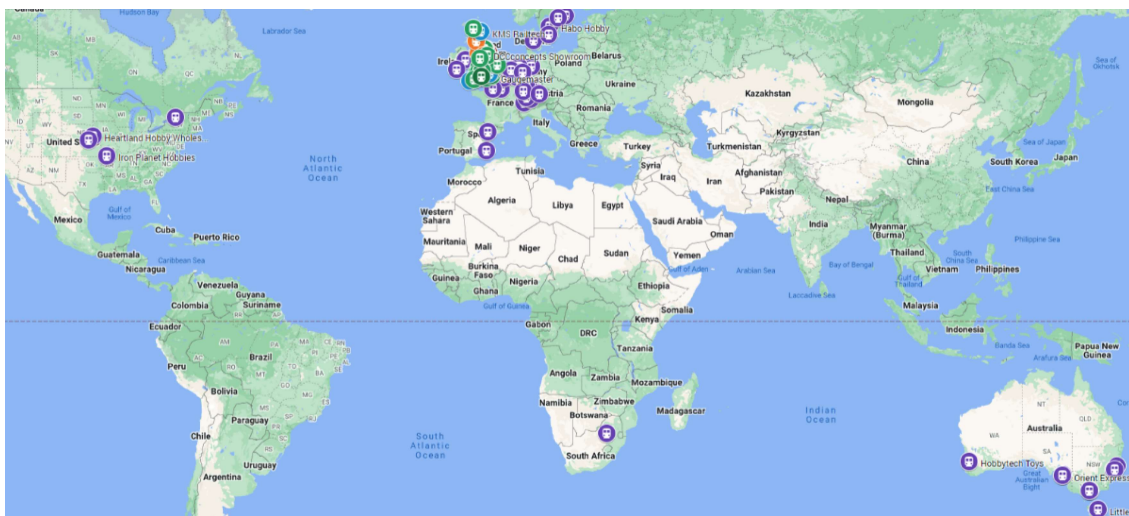

£8.95 each!

[DCCconcepts Modern Platform Passenger Information Screens](#)

£19.95 for 6!

Amazing value for such a high-quality, ready-to-use product!

- **23rd – 25th February – Our demonstration layout will be at Model Rail Scotland, Glasgow, supporting [KMS Railtech](#)**
- 16th - 17th March - Our demonstration layout will be at **London Festival of Railway Modelling**, supporting [Malcs Models](#)
- 27th – 28th April – Our MEGASTAND will be at **Model World LIVE, NEC Birmingham**
- 6th June - Our demonstration layout will be at **Milton Keynes Exhibition**, supporting [AGR Model Railways](#)
- **13th - 14th July - We will be hosting our annual OPEN WEEKEND at our showroom in Settle**
- 17th August - Our demonstration layout will be at **Silver Fox, Milton Keynes**, supporting [AGR Model Railways](#)
- 12th – 13th October – Our MINISTAND with AEGIS will be at **Great Electric Train Show, Milton Keynes**
- 23rd - 24th November - Our MEGASTAND will be at **The National Festival of Railway Modelling, NEC Birmingham**

> Find DCCconcepts products at your local dealer...

DO support your local dealer if you can. Having a specialist model railway store close by is a great advantage for ANY modeller.

You can find a map of all our dealers by clicking below.