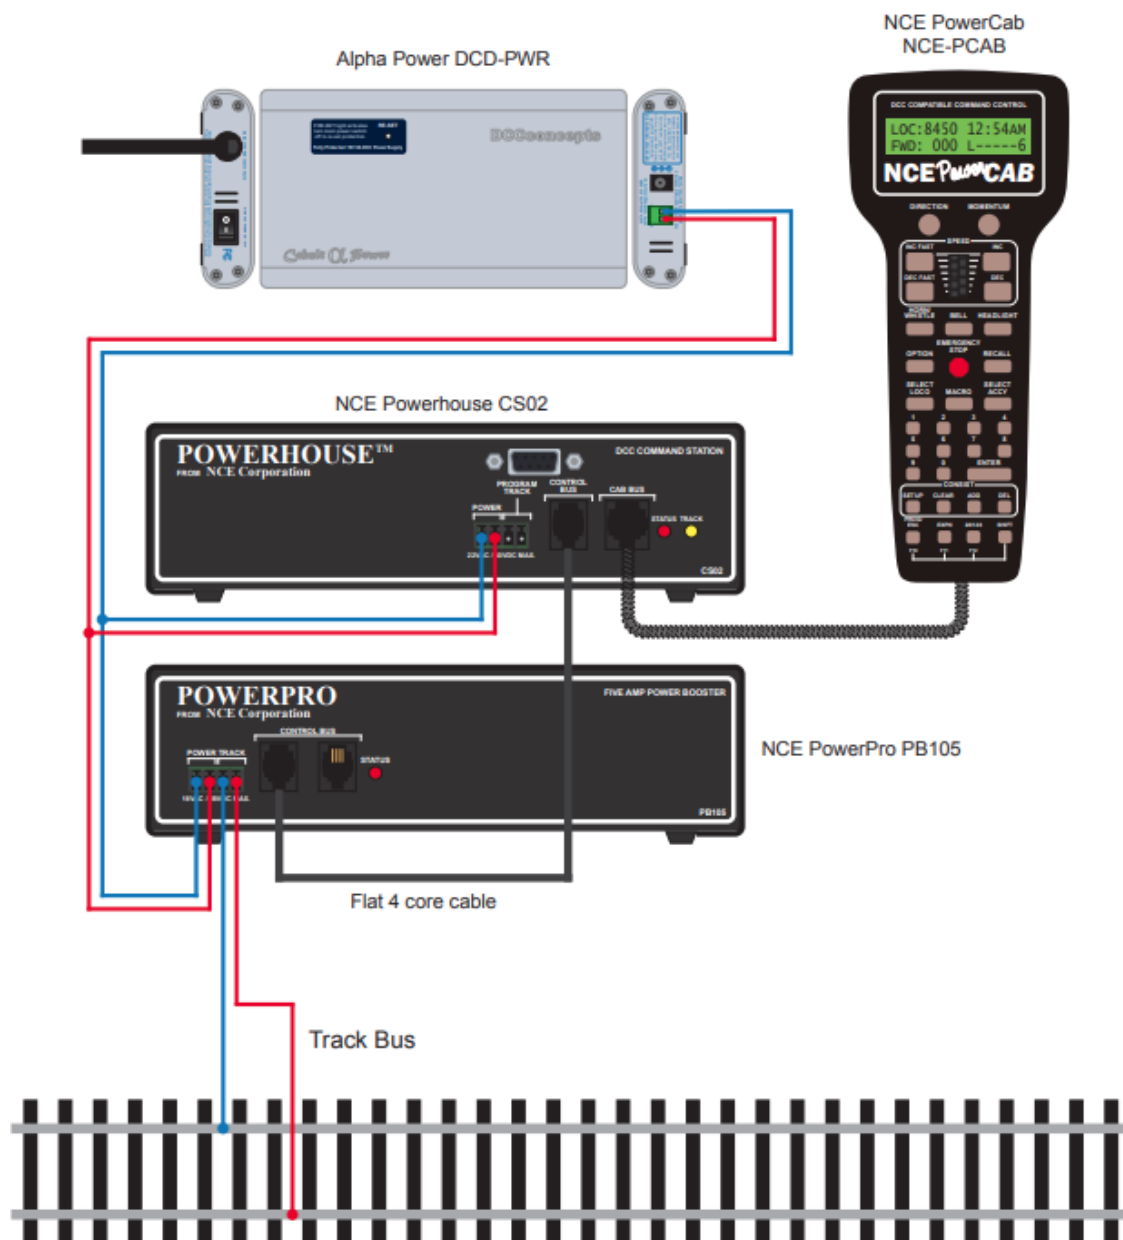

This is where the [NCE PowerHouse Bundle](#) comes in!

This pack gives you **ALL** the benefits of the NCE PowerHouse Pro system and upgrades your PowerCab starter set to a level unobtainable using booster kits!

Diagram included for connection assistance - PowerCab handset and connection cable **not** included in the NCE PowerHouse Bundle. Please ensure you have a working PowerCab or ProCab handset before ordering this pack.