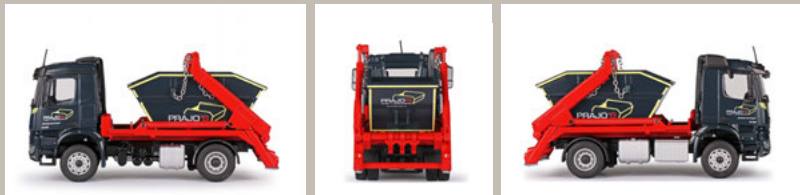

Art.N° 78216/05 MERCEDES-BENZ Arocs
mit Meiller Absetzkipper „Prajo“
with Meiller Skip truck “Prajo”

UVP inkl. 19% MwSt. / recommended retail price incl. 19% VAT 109,00 Euro
Liefertermin März/Date of delivery March 2022

Detailverliebt:

- mit lenkbarer Vorderachse, Fahrerhaus mit Inneneinrichtung
- Rückspiegel beigelegt, Sonnenblende montiert
- zweiachsiger Absetzkipper mit Heckstützen zum Ausziehen
- beide Hubarme über Kunststoffhydraulikzylinder verstellbar und teleskopierbar
- Mulde absetzbar und mit Gliederketten befestigt

In love with details:

- with steerable front axle, driver's cab with interior equipment
- rear view mirror enclosed, sun visor mounted
- two-axle skip loader with pull-out rear supports
- both lifting arms adjustable and telescopic via plastic hydraulic cylinders
- skip can be lowered and fastened with link chains

→ Dechant Hoch- und Ingenieurbau, Weismain (Oberfranken)

Farbvariante | 1:50