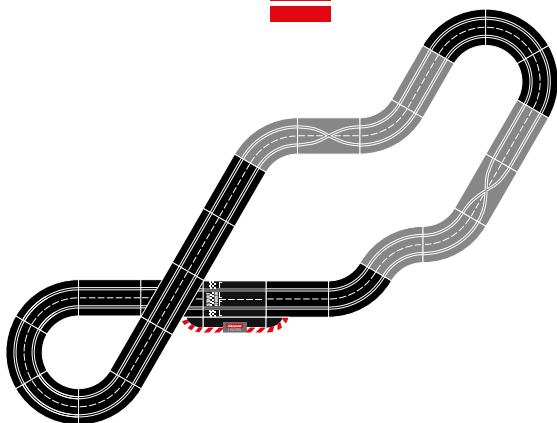

↔ 10.0 x 7.71 ft. · 305 x 235 cm

□ 26.57 ft. · 8,1 m