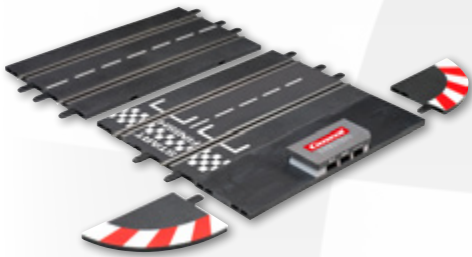

20020518

Carrera EVOLUTION Electronic connecting section and standard straight section

1 connecting section (13.58 in / 34.5 cm),
1 standard straight section (13.58 in / 34.5 cm)
Advanced/Beginner mode 100% / 70%.
Speed setting function.

Compatible transformers:
20026716 EVOLUTION transformer (USA).
Compatible control handset:
20061671 EVOLUTION electronic control handset

20020515