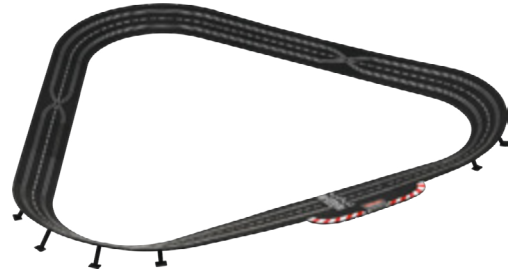

050227252416 20025241