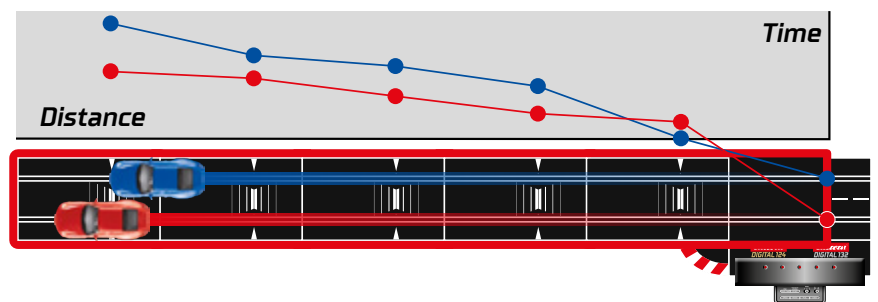

ENGINE MEASUREMENT

The acceleration of a Carrera car can be measured precisely, through the installation of several Check Lanes in a row. Thanks to the Carrera Check Lane, not only the final result, but also the driving behavior throughout the entire race counts! (only in connection with Carrera App Connect and the Carrera Race App).