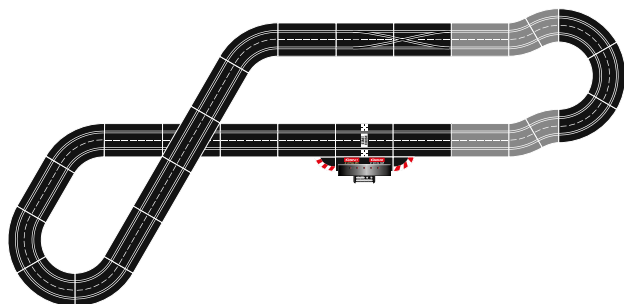

12.07 x 5.58 ft. · 368 x 170 cm
28.54 ft. · 8,7 m