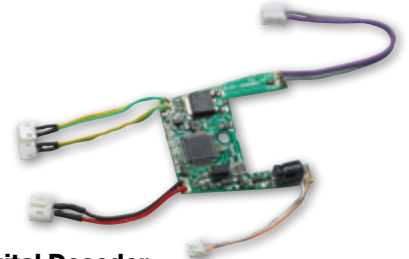

Digital Decoder

20020584 · (16.40 ft. / 5m)
20020585 · (32.80 ft. / 10m)