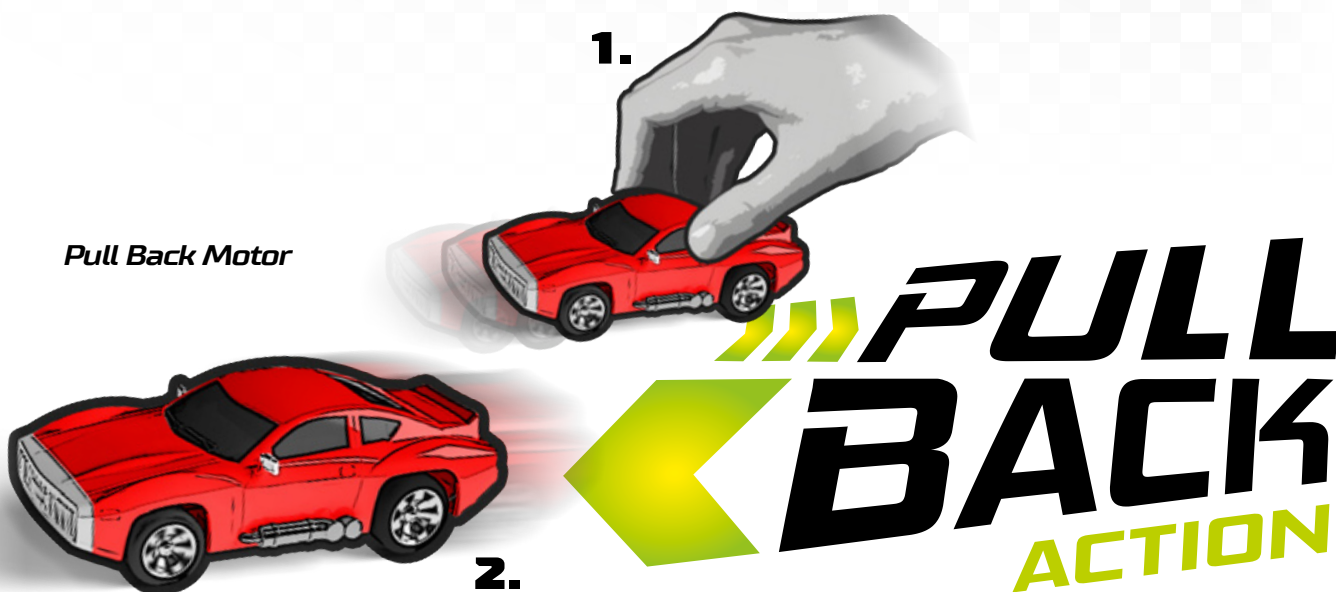

ENJOY FULL ACTION AND THRILLING CAR RACES

**ON YOUR MARKS, GET READY, GO!
LET THE RACE BEGIN ...**

Full racing action is guaranteed with the cool Pull & Speed racing cars.

A big variety of vehicles will make the heart of any little race driver beat somewhat faster. The strong pull-back engine makes it possible: simply pull the cars back, let them go and in an instant the vehicle takes up the race in full speed. Due to the stable plastic chassis collisions and crashes do not constitute a problem and thus the vehicles are also suitable for children ages 3 and up.

The small and precise replicas, at a scale of 1:43, are in no way inferior to their "big brothers". Due to the original licenses the models fascinate by their perfect scale and detailed execution. Pull & Speed offers great driving fun for all ages as well.

★ Detailed vehicles with original licenses in scale 1:43 ★

- ★ Pullback motor feature ★
- ★ Forward freewheeling ★

Pull Back Motor