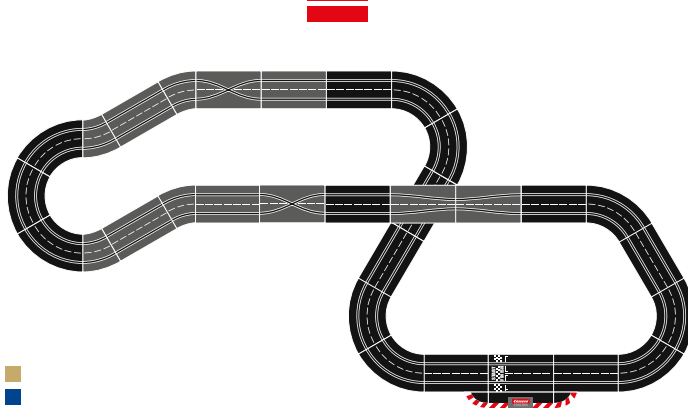

↔ 12.63 x 5.9 ft. · 385 x 180 cm

□ 32.81 ft. · 10 m