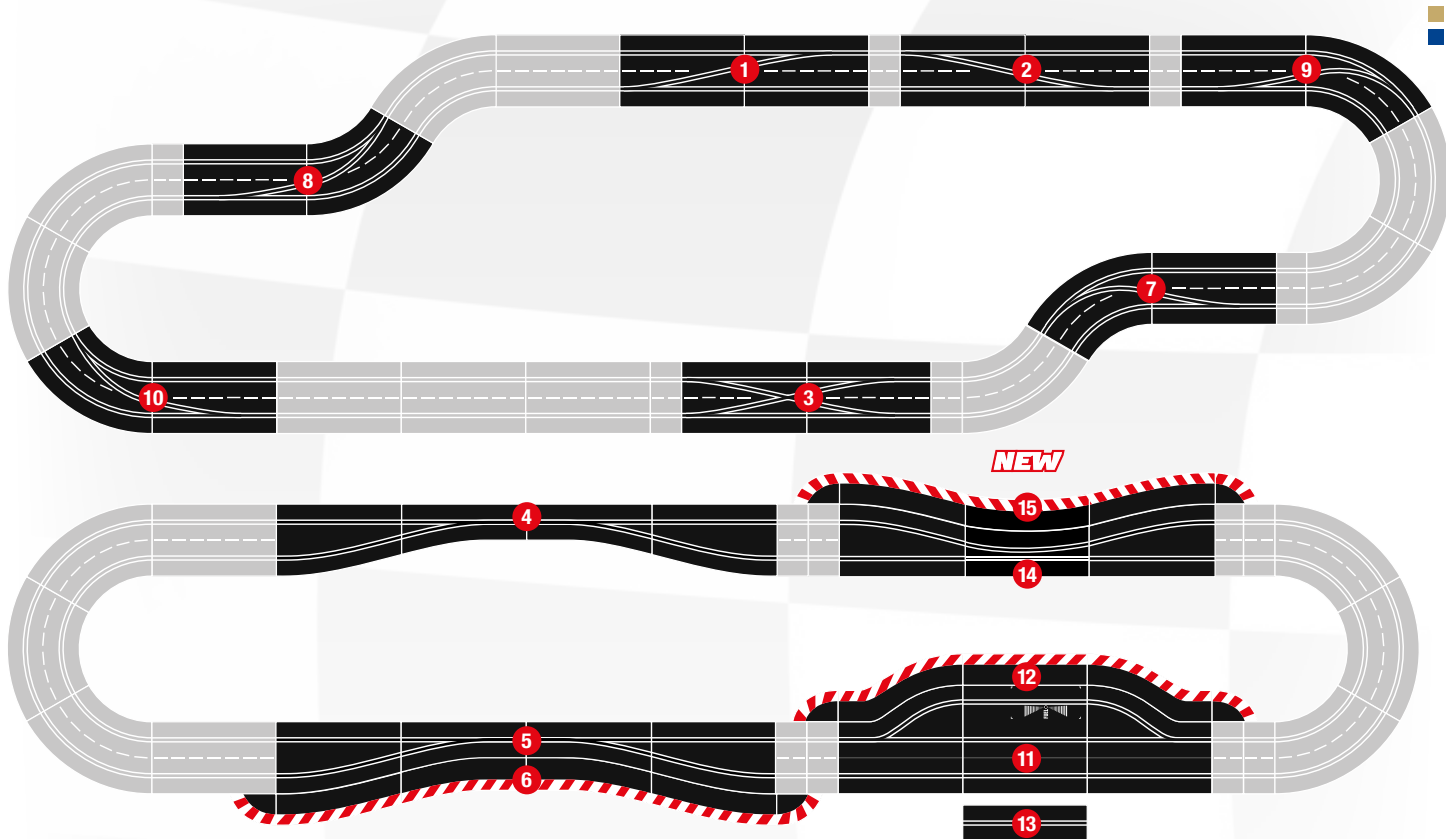

Item no.	Description	Explanation
1 20030343	Lane change section, left	2 track sections (13.58 in./34,5 cm) = 1 lane change section (27.16 in. / 69 cm), lane change exit left
2 20030345	Lane change section, right	2 track sections (13.58 in./34,5 cm) = 1 lane change section (27.16 in. / 69 cm), lane change exit right
3 20030347	Double lane change section	2 track sections (13.58 in./34,5 cm) = 1 lane change section (27.16 in. / 69 cm)
4 20030350	Digital narrow section, left	4 track sections (13.58 in./34,5 cm) = 1 narrow section (27.16 in. / 69 cm)
5 20030351	Digital narrow section, right	4 track sections (13.58 in./34,5 cm) = 1 narrow section (27.16 in. / 69 cm)
6 20020603	Outside shoulders for narrow section	4 shoulders with 2 end pieces
7 20030362	Lane-changing curve LEFT, inside to outside	2 track sections = 1 lane-changing curve
8 20030363	Lane-changing curve LEFT, outside to inside	2 track sections = 1 lane-changing curve
9 20030364	Lane-changing curve RIGHT, inside to outside	2 track sections = 1 lane-changing curve
10 20030365	Lane-changing curve RIGHT, outside to inside	2 track sections = 1 lane-changing curve
11 20030356	Pit Lane	1 lane change entry, 1 lane change exit, 1 standard straight, 2 single lane straights, 1 Pitstop adapter unit with 2 end-pieces
12 20020602	Outside shoulder for Pit Lane	3 shoulders with 2 end pieces
13 20030341	Single lane straight	To be used when extending the Pit Lane or a narrow section
14 20030373	Chicane (3 sections)	3 track sections (34,5 cm / 13,58 in.) = 103,5 cm / 40.75 in. NEW
15 20020604	Outside shoulders for chicane	3 shoulders with 3 end pieces NEW