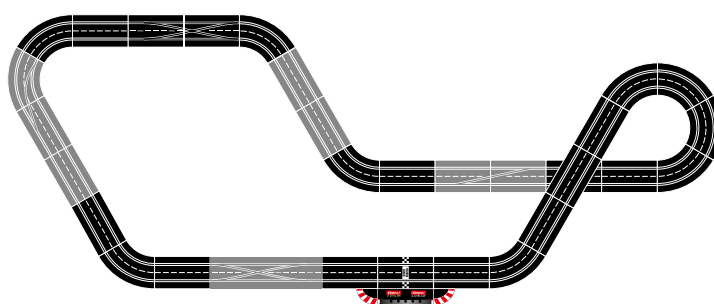

6.07 x 14.50 ft. · 185 x 442 cm
35.10 ft. · 10,7 m