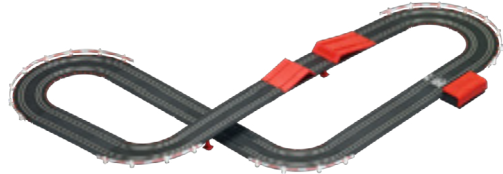

050227635035 20063503