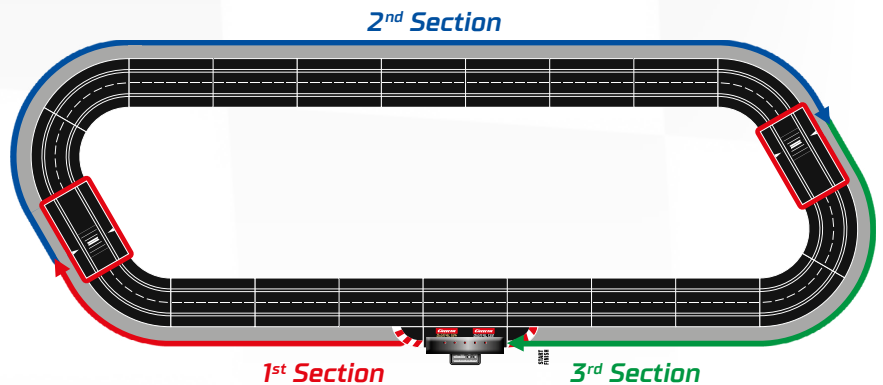

Split TIME MEASUREMENT

The Carrera Check Lane makes it instantly possible for Carrera drivers to measure their intermediary times. Placed at any point, the Carrera Check Lane measures the drivers' intermediate times. Just like in real auto racing, the Carrera drivers instantly have their complete driving behavior on the course under their control.