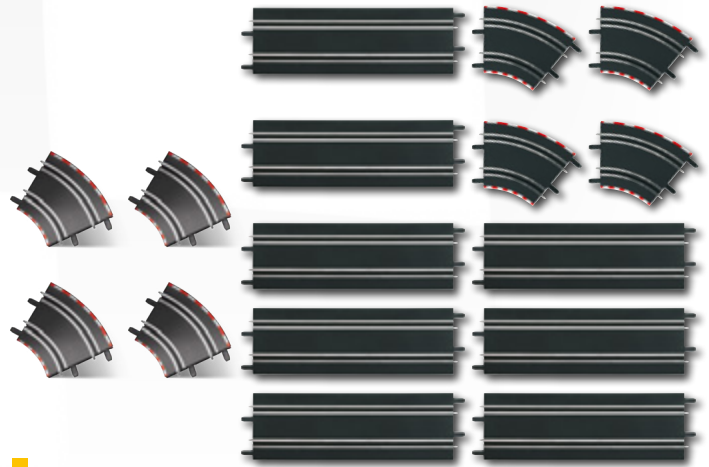

Extension set 2
4 x straights 342 mm/13.46 in., 2 x straights 114 mm/4.48 in., 2 x fly
over incl. supports, 1 x narrow section, 2 x lane change sections

20061614

Extension set 3
8 x straights 342 mm/13.46 in., 4 x curves 1/45°,
4 x high banked curves 1/45° incl. supports

20061657