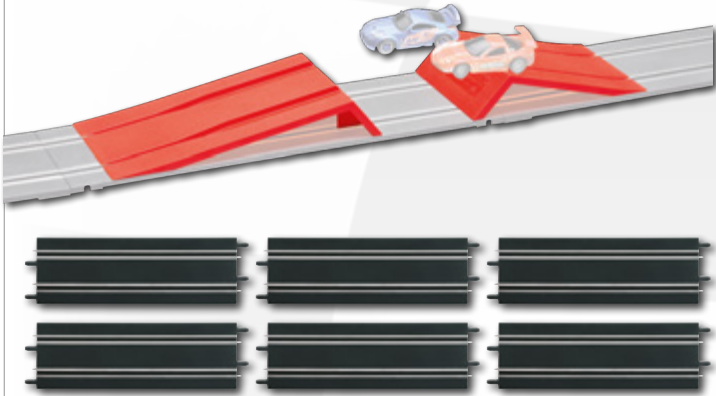

20071600

Carrera GO!!! Build 'n Race Expansion pack

Build 'n Race clips und crossbars with additional 2m race track for more action and more fun on the race track! Suitable for Carrera GO!!!

Package contents: 2 x clip, 2 x crossbar, 6x straights 342 mm

20071599

Action Pack Jump Ramp
and Landing Ramp, 6 x straights 342 mm/13.46 in.

20061600

Extension set 1
2 x curves 1/90°, 2 x lane change sections,
2 x straights 342 mm/13.46 in.

20061601

Extension set 2
4 x straights 342 mm/13.46 in., 2 x straights 114 mm/4.48 in., 2 x fly
over incl. supports, 1 x narrow section, 2 x lane change sections