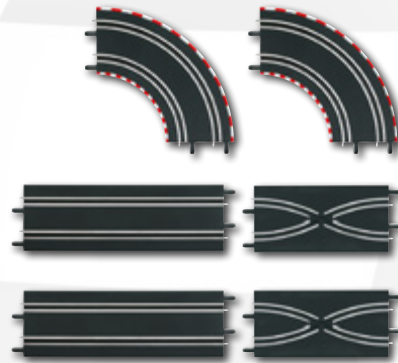

20071599

Action Pack Jump Ramp
and Landing Ramp, 6 x straights 342 mm/13.46 in.

20061600

Extension set 1
2 x curves 1/90°, 2 x lane change sections,
2 x straights 342 mm/13.46 in.

20061601

Extension set 2
4 x straights 342 mm/13.46 in., 2 x straights 114 mm/4.48 in., 2 x fly
over incl. supports, 1 x narrow section, 2 x lane change sections