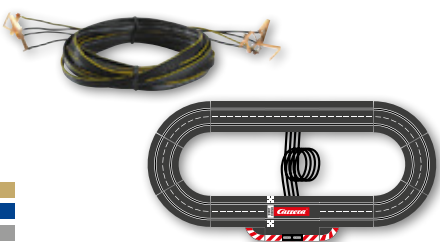

Additional Supply

20026713