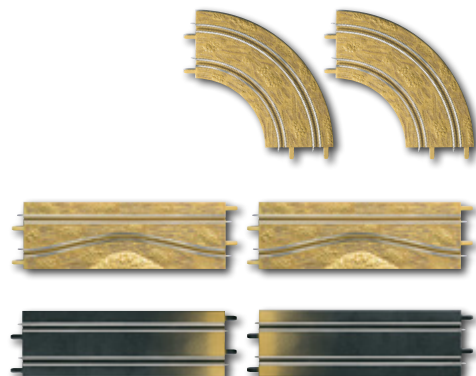

Rallye extension set
2 x Rallye curves 1/90°, 2 x Rallye narrow sections,
2 x crossover straights 342 mm/13.46 in.