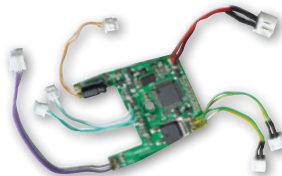

Digital 124 indicator light decoder
Digital decoder to digitalise cars with flashing lights. Please note; the digital decoder is only suitable for cars with a flashing light function.

20026732

20026740 · Digital Decoder Formel 1