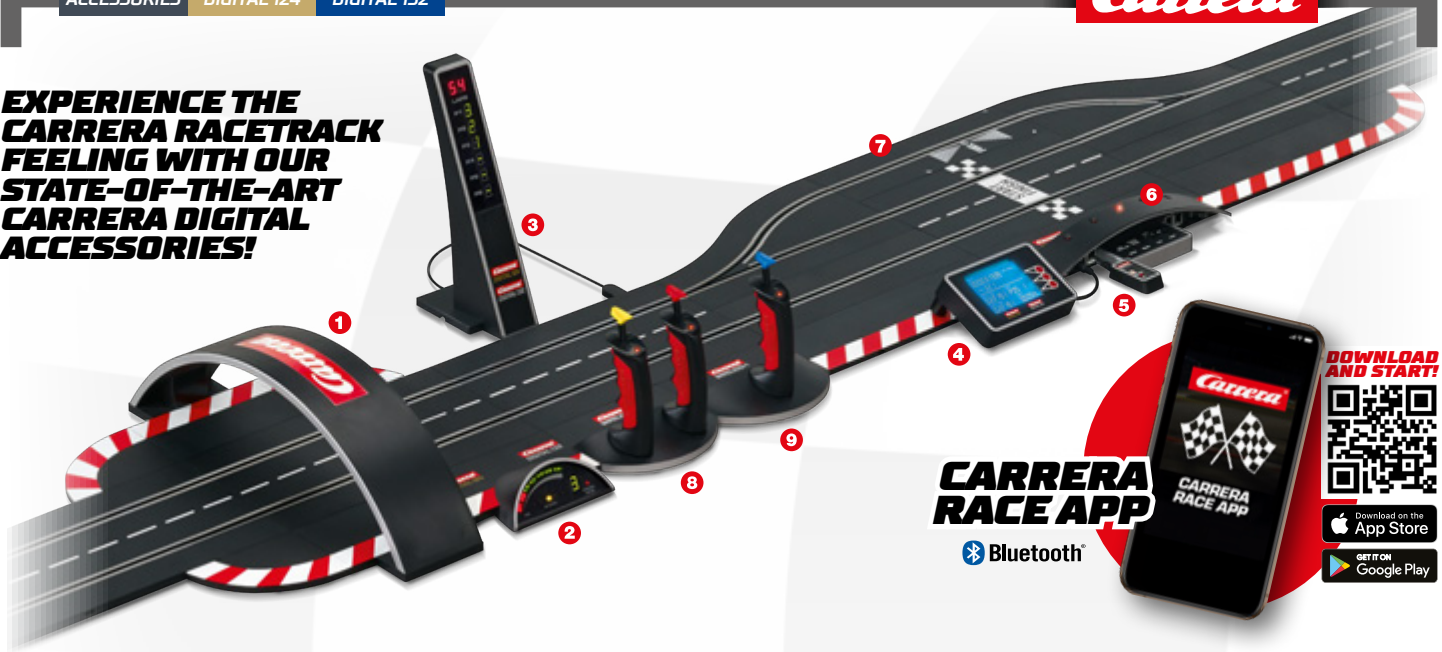

CARRERA RACE APP

Bluetooth

DOWNLOAD AND START!

Download on the App Store

GET IT ON Google Play

1 20030354

Carrera DIGITAL 124/132 Startlight incl. Adapter Unit and 2 end-pieces at each side (left/right)

The warm-up lap is over, the cars are on the grid, the tension is unbearable. The countdown begins just like at a real racetrack. LED display for start sequence and false starts (only with Control Unit 20030352).