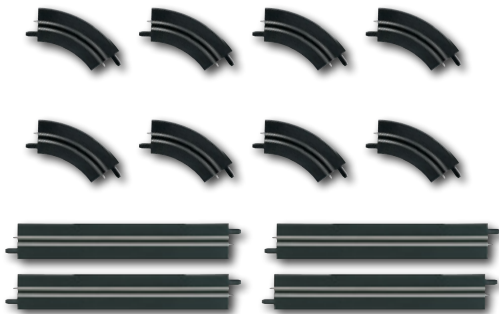

Extension Set Single lane curves / single lane straights
8 x single lane curves, 4 x single lane straights 342 mm/13.46 in.

20061643