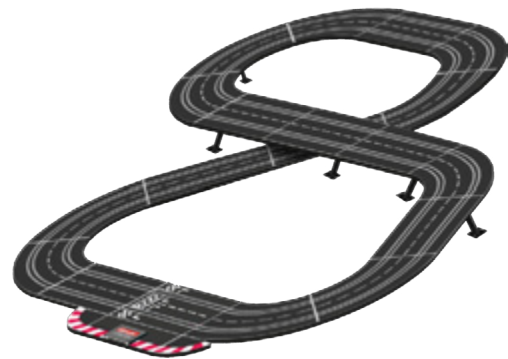

050227252393 20025239