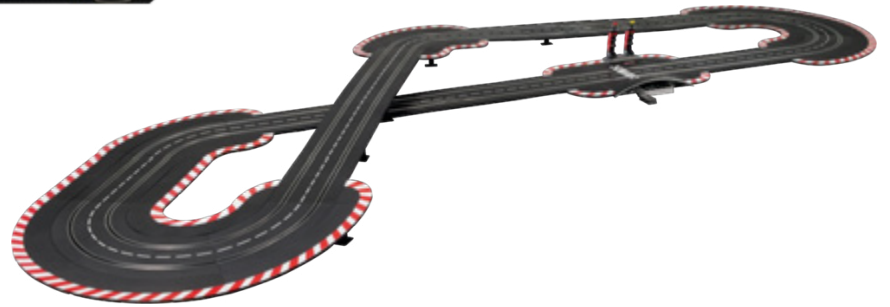

Cars with light functions

Track scale

Extra-wide tracks to allow optimum drifting

Wireless controller
2.4 GHz Wireless+ Technology

Lane-changing and overtaking at the push of a button

Digital racetrack system

Carrera Race App

Customisable settings for each individual car

Comprehensive expansion options

Digital accessories for a perfect race atmosphere at home

Up to 4 drivers at the same time

Recommended for 10 years and up

Start your Engines

B

Red-hot racing in cult BMWs! The Carrera DIGITAL 124 'Start Your Engines' set features the pedal-to-the-metal debut of two fantastic versions of the BMW M4 GT3! The BMW M4 GT3 is a dream drive for all car lovers. The BMW M4 GT3 'BMW M Motorsport, No.1' conducted several real-life race trials, turning heads with its striking grille, sophisticated black-and-white design and attractive blue and white highlights. The exquisite BMW M4 GT3 is also at home in the increasingly popular world of E-Sim racing: One high-profile category being the digital Nürburgring long distance racing series - with four M4 going straight to the top of the standings. Now it will be lighting up the eyes of racers everywhere as a fixture on Carrera racing circuits. So far, the BMW M4 GT3 'Mahle Racing Team' has only gathered virtual racing experience. Now a new chapter begins for racing enthusiasts as they grab their handsets, place their BMW slotcars on the racetrack and navigate the bends with precision and skill.