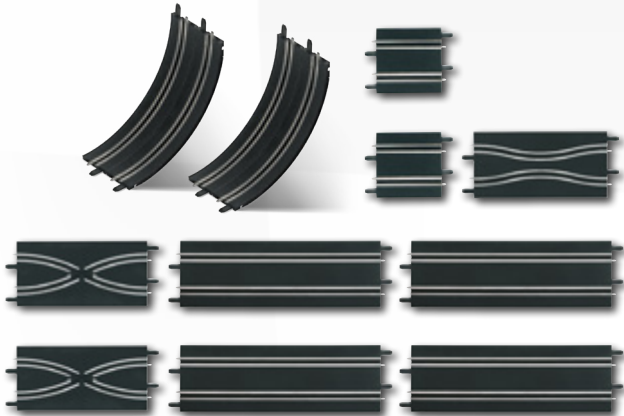

20071599

Action Pack Jump Ramp
and Landing Ramp, 6 x straights 342 mm/13.46 in.

20061600

Extension set 1
2 x curves 1/90°, 2 x lane change sections,
2 x straights 342 mm/13.46 in.

20061601

Extension set 2
4 x straights 342 mm/13.46 in., 2 x straights 114 mm/4.48 in., 2 x fly
over incl. supports, 1 x narrow section, 2 x lane change sections