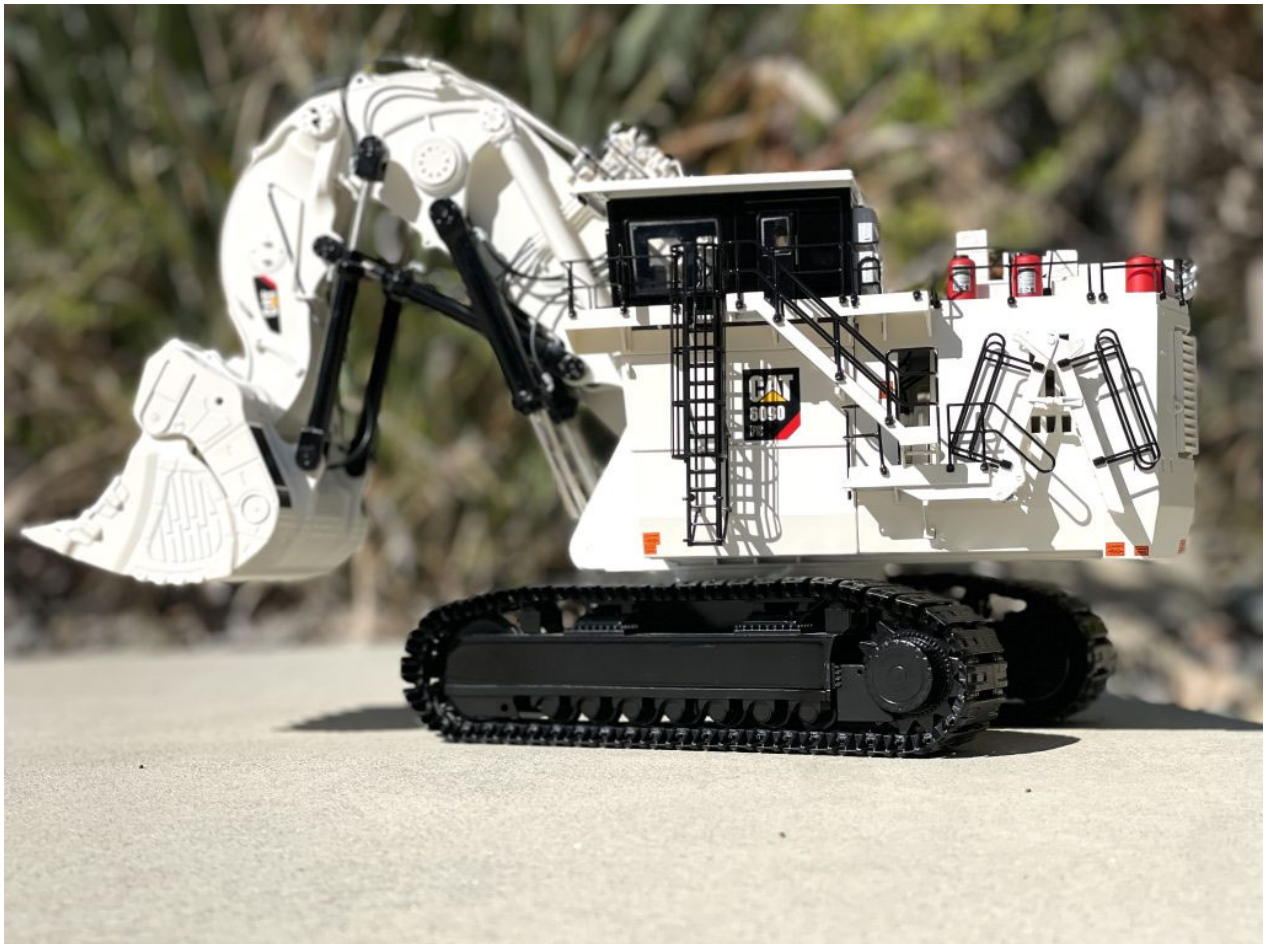

Collectors Words: CCM Cat[®] 6090 FS in Mining White

Posted on: Nov 29, 2023 · By: Gary Peterson

We received this nice email below from one of our great customers. After getting his approval we wanted to share it:

“CCM,

In your email, you asked if I would look over the “beastly model” (Cat[®] 6090 in white) and let you know my thoughts upon receipt.

Well, the model arrived here in Florida and I unboxed it over the weekend and had a good look at it. It is ABSOLUTELY OUTSTANDING!!!

The quality of the packaging and the level of detail on the model itself certainly make it a highly cherished collectable for the discerning collector. Congratulations to the team at CCM for a job well done! This one was more than a home run, it was a grand slam. No wonder why there are numerous rave reviews on social media about this model.

Recent Posts

Collectors Words: CCM Cat® 6090 FS in Mining White

New Model Announcement: 1:48 Cat® 6040 Hydraulic Mining Shovels – Die-cast

Unsealed: Cat® 6090 FS Hydraulic Mining Shovels in Mining White Have Arrived!