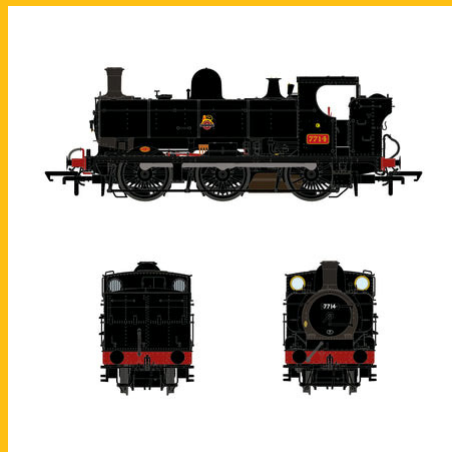

5700 Class - 7714 - Early Emblem Black

Shop now