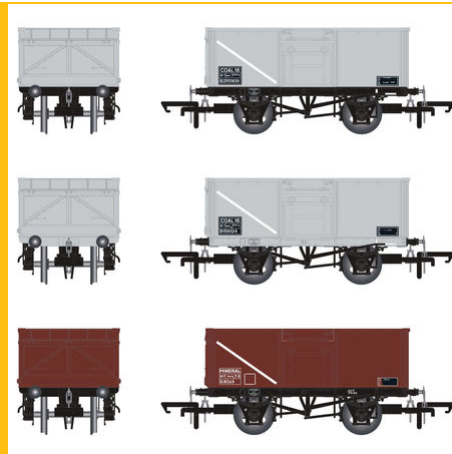

Shop now

BR 16T Mineral - 1/108 -
BR Freight Grey
(Original text on black
panels) - Pack C

[Shop now](#)

BR 16T Mineral - 1/108 -
BR Freight Grey (Pre-
TOPS COAL 16) - Pack
D

[Shop now](#)

BR 16T Mineral - 1/108 -
BR Freight Grey (Pre-
TOPS COAL 16) - Pack
E