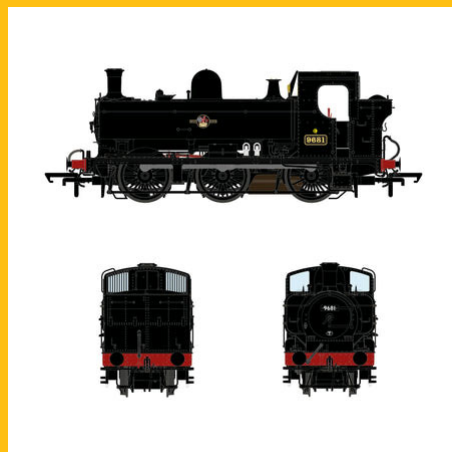

Shop now

5700 Class - 5741 - GWR Green

Shop now

5700 Class - 7714 - Early Emblem Black

Shop now

5700 Class - 7754 - NCB
Green

[Shop now](#)

8750 Class - 9681 - Late
Crest Black