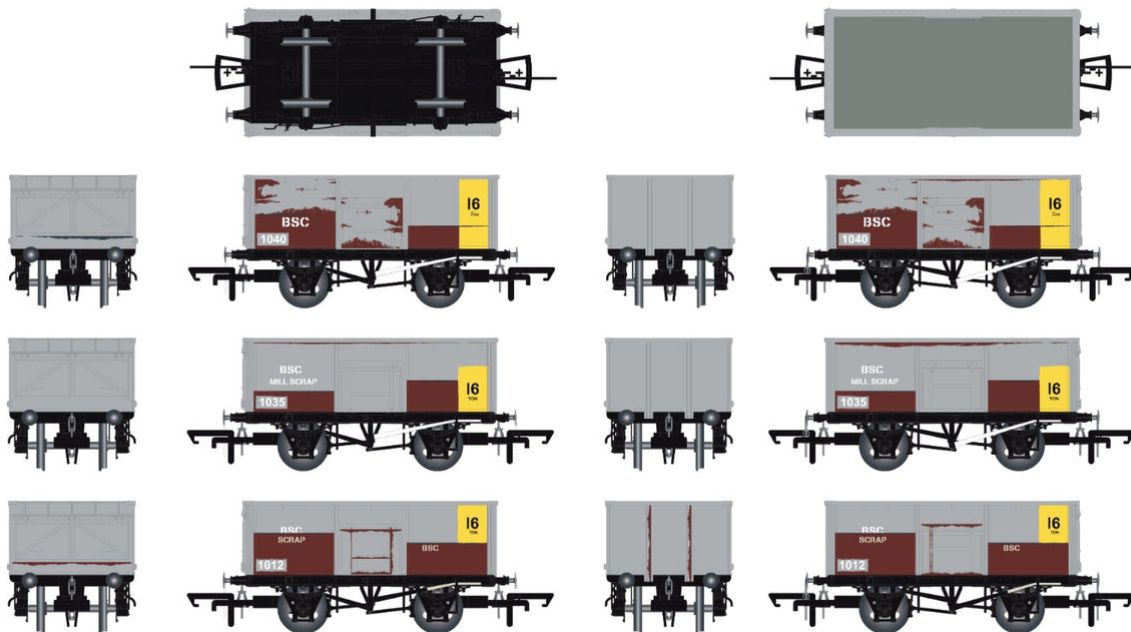

accurascale

**RMWeb/World of Railways Announce
Accurascale Ltd Edition 16 Tonners**

**S Accurascale 16T
scrap wagons**

Great news! Our friends over on RMWeb/World of Railways have commissioned us to produce a limited edition pack of our 16 ton mineral wagons in British Steel marked scrap livery.