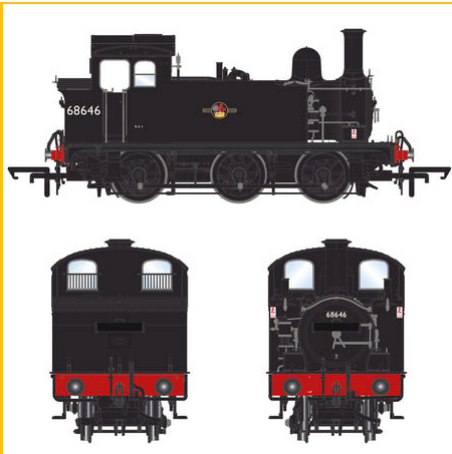

Shop now

359 (7359) - LNER J69 -
LNER Lined Black

Shop now

68619 - Late BR J69 -
Lined Dark Blue
(Liverpool Street Shed
Pet)

Shop now

68646 - Late BR J68 - Plain Black

Shop now

84 - GER J67 - GER Ultramarine