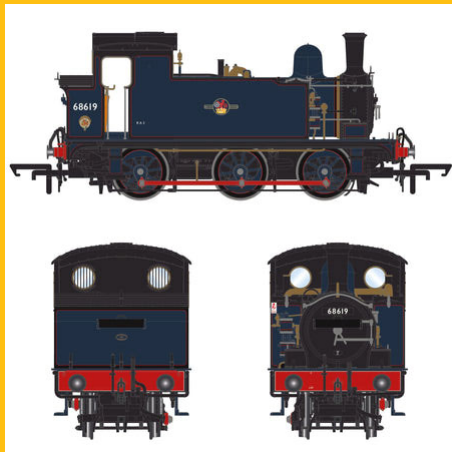

68619 - Late BR J69 -
Lined Dark Blue
(Liverpool Street Shed
Pet)

Shop now