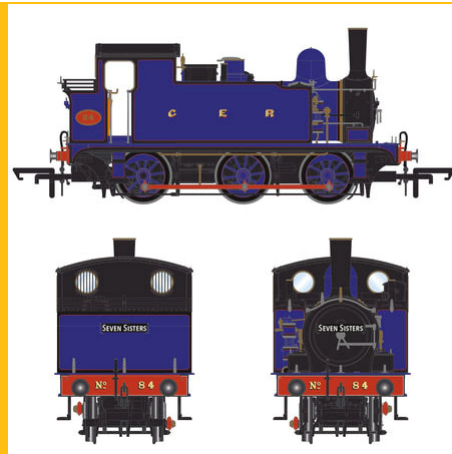

Shop now

359 (7359) - LNER J69 -
LNER Lined Black

Shop now

68619 - Late BR J69 -
Lined Dark Blue
(Liverpool Street Shed
Pet)

Shop now

68646 - Late BR J68 - Plain Black

Shop now

84 - GER J67 - GER Ultramarine