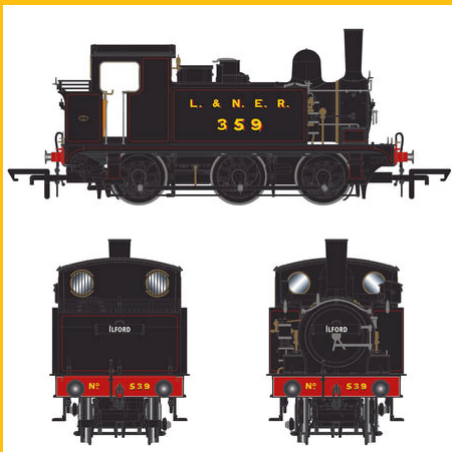

359 (7359) - LNER J69 -
LNER Lined Black

Shop now