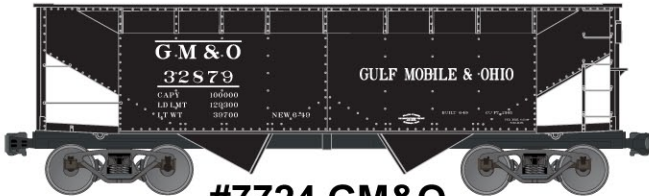

**#5232 Atlantic Coast Line**  
 50' Double Door Steel Box Car  
 \$15.98 Retail

**#8044 LIMITED RUN  
 Denver & Rio Grande Western**

**40' Steel Box Car 3-Number Set \$44.98 Retail**  
 SINGLES AVAILABLE #35391 (Random Car from 3-Pack) \$15.98 Retail

**#48474 PACIFIC FRUIT EXPRESS Early Paint Scheme**

**40' Wood Reefer 3-Number Set \$49.98 Retail**  
 SINGLES AVAILABLE #4847 (RANDOM CAR FROM 3-PACK) \$16.98 Retail

**#5653 New York Susquehanna  
 & Western 50' Exterior Post  
 Steel Box Car \$15.98 Retail**

**#5133 Union Pacific  
 50' Plug Door Insulated Steel  
 Box Car \$15.98 Retail**

**#4737 Nashville Chattanooga  
 & St. Louis Ry. NC&StL  
 40' Wood Stock Car \$15.98 Retail**

**#47112 Canadian Pacific  
 40' Wood Stock Car  
 \$15.98 Retail**

**#3124 Milwaukee Road**  
 40' Plug Door Steel Box Car \$16.98 Retail

**#7724 GM&O**  
 50-Ton Offset Twin Hopper \$16.98 Retail

**#7019 New Haven 40' Wood Box Car \$16.98 Retail**

**#5031 Pittsburgh & Lake Erie**  
 50' Sliding Door Riveted-Side Steel Box Car \$16.98 Retail