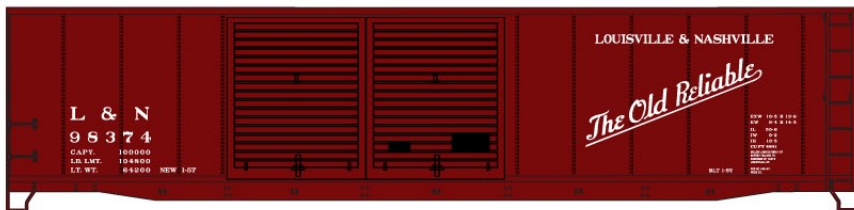

#5233 Louisville & Nashville
50' Steel Box Car $15.98 Retail

#8045 LIMITED RUN Burlington Northern Santa Fe
3-Bay ACF Hopper 3-Number Set $47.98 Retail