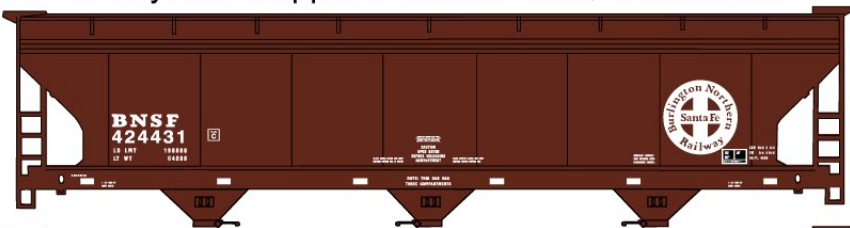

SINGLES AVAILABLE #20494
(RANDOM CAR FROM 3-PACK) $16.98 Retail