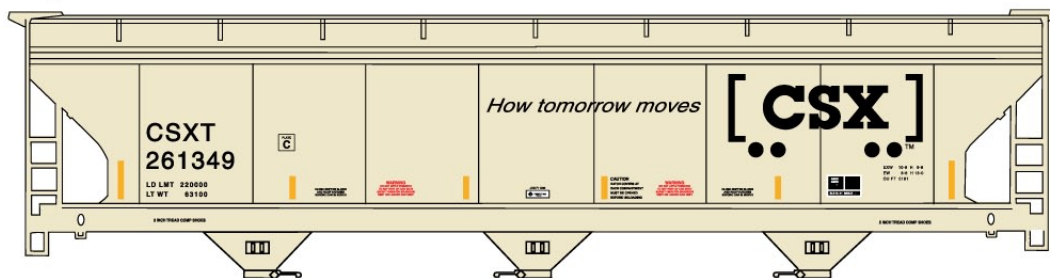

Special Run #20998 CSX "How Tomorrow Moves" 3-Car Set

3-Bay Center-Flow
Covered Hoppers
$52.98 Retail

Singles also available
#2099 $17.98 Retail
(Random from 3-Pack)