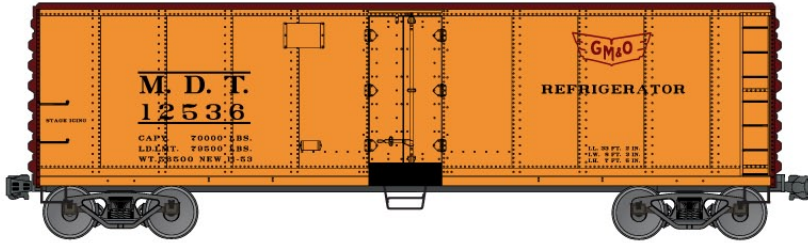

#8314 Gulf, Mobile, & Ohio/MDT
40' Steel Reefer $16.98 Retail