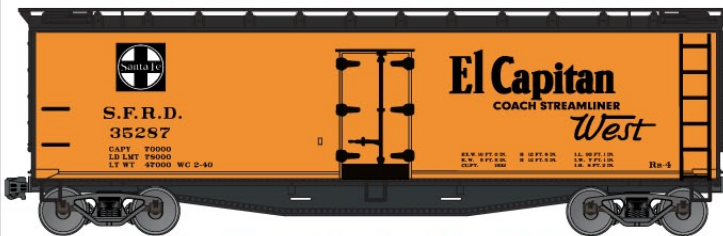

**#8315 Canadian National**  
 40' Swing Door Steel Reefer \$16.98 Retail

**#2424 Philadelphia & Reading**

55-Ton USRA Twin Hopper \$14.98 Retail

**LIMITED RUN #8043 Santa Fe 3-Car Set**  
 40' Wood Refrigerator Cars New Road Numbers \$47.98 Retail

Slogans on one side, map on the other  
**SINGLES AVAILABLE \$16.98 Retail**

**Grand Canyon Line Single Car #48152**

**El Capitan Single Car #48172**

**Super Chief Single Car #48142**

**LIMITED RUN #8042**  
**Pennsylvania 3-Hopper Set**