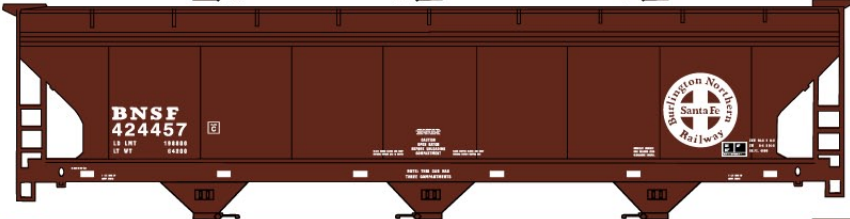

SINGLES AVAILABLE #20494
(RANDOM CAR FROM 3-PACK) $16.98 Retail