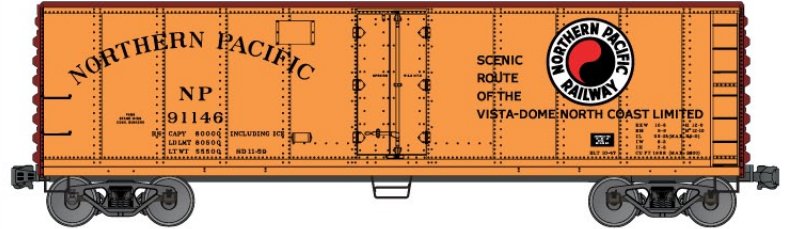

**Limited Run #8037
Northern Pacific 3-Number Set**

40' Steel Reefers $47.98 Retail

All New Road Numbers

#7545 Minneapolis & St. Louis

70 Ton Offset Triple Hopper $15.98 Retail