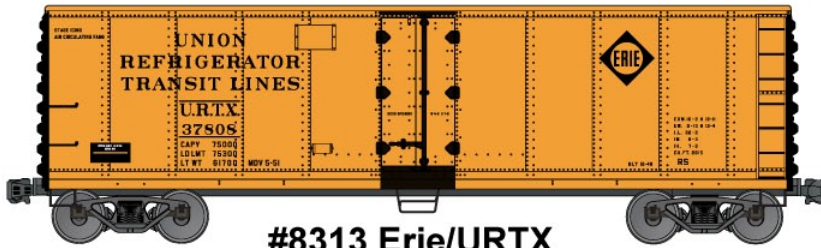

3-Car Set of 40' Steel Refrigerator Cars  
 \$47.98 Retail

**SINGLES AVAILABLE**  
 Top.....#83021  
 Middle...#83309  
 Bottom..#85051  
 \$17.98 Each Retail

**#37494 Southern Pacific/T&NO**  
41' Steel Gondola  
3-Number Set \$45.98 Retail

Also **#3749 SP/T&NO** Single Road Number  
Random from 3-Pack above \$15.98 Retail

**Special Run #56404 Canadian Pacific**

**#8313 Erie/URTX**  
40' Swing Door Steel Reefer \$16.98 Retail

**50' Exterior Post Steel Boxcars**  
**3-Number Set \$45.98 Retail**  
Also **#56401 CP** Single Road Number  
Random from 3-Pack above \$15.98 Retail