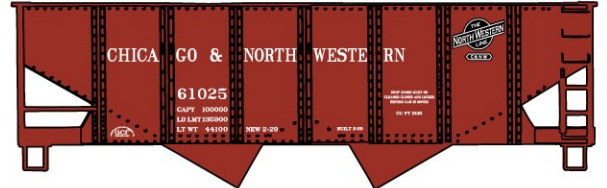

**#5232 Atlantic Coast Line**  
 50' Double Door Steel Box Car  
 \$15.98 Retail

**#8044 LIMITED RUN  
 Denver & Rio Grande Western**

**40' Steel Box Car 3-Number Set \$44.98 Retail**  
 SINGLES AVAILABLE #35391 (Random Car from 3-Pack) \$15.98 Retail

**#5133 Union Pacific  
 50' Plug Door Insulated Steel  
 Box Car \$15.98 Retail**

**#4737 Nashville Chattanooga  
 & St. Louis Ry. NC&StL  
 40' Wood Stock Car \$15.98 Retail**

**#47112 Canadian Pacific  
 40' Wood Stock Car  
 \$15.98 Retail**

**#3124 Milwaukee Road**  
 40' Plug Door Steel Box Car \$16.98 Retail

**#7724 GM&O**  
 50-Ton Offset Twin Hopper \$16.98 Retail

**#7019 New Haven 40' Wood Box Car \$16.98 Retail**

**#5031 Pittsburgh & Lake Erie**  
 50' Sliding Door Riveted-Side Steel Box Car \$16.98 Retail

**#24254 Chicago & North Western**  
 USRA Hopper 3-Car Set \$46.98 Retail

**SINGLES AVAILABLE #2425**  
 (Random from 3-Pack) \$15.98 Retail

**#8048 LIMITED RUN**  
**WESTERN FRUIT EXPRESS**  
**GREAT NORTHERN**