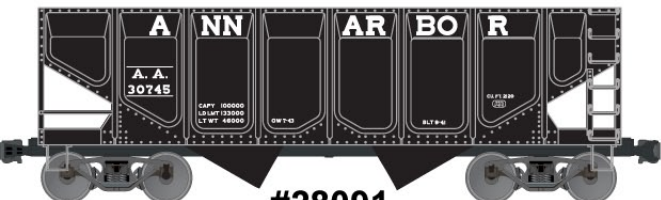

#28091
Ann Arbor 55-Ton Panel Side
USRA Hopper $14.98 Retail

PLEASE SEE YOUR HOBBY DEALER FIRST OR CALL 630-365-1173 FOR DIRECT ORDERS - ACCURAIL INC. PO BOX 278 ELBURN, IL 60119