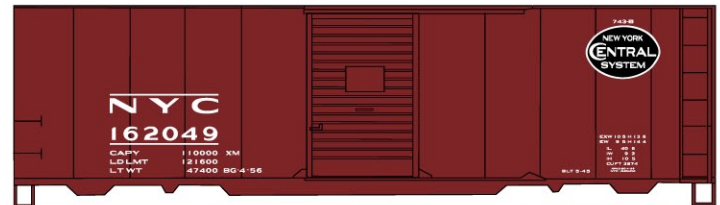

LIMITED RUN #8040
NEW YORK CENTRAL 3-Car Set

40' Steel Box Cars $44.98 Retail
1950's - All New Road Numbers
SINGLES ALSO AVAILABLE $15.98 each Retail

(Top) #35051 Sliding Door 40' Box Car
(Middle) #36031 Double Door 40' Box Car
(Bottom) #34391 PS-1 40' Box Car