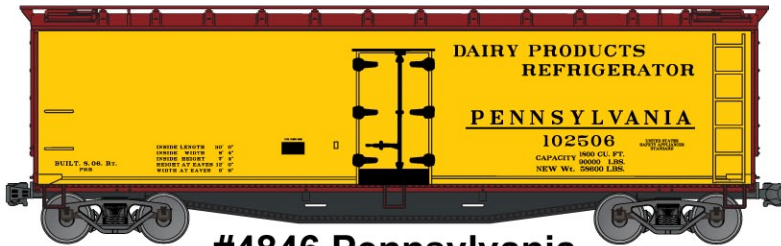

**#48351 Pere Marquette**  
 40' Wood Reefer \$16.98 Retail

**37191 DM&IR 41' Steel Gondola \$15.98 Retail**

**#4846 Pennsylvania**  
 40' Wood Reefer \$16.98 Retail

**SINGLES ALSO AVAILABLE**  
 #37161 \$15.98 Retail

**#2093 BNSF**  
 3-Bay ACF  
 Covered Hopper  
 \$16.98 Retail

**LIMITED RUN #8040**  
**NEW YORK CENTRAL 3-Car Set**

**40' Steel Box Cars \$44.98 Retail**  
 1950's - All New Road Numbers  
**SINGLES ALSO AVAILABLE \$15.98 each Retail**

**#5232 Atlantic Coast Line**  
 50' Double Door Steel Box Car  
 \$15.98 Retail

**#8044 LIMITED RUN  
 Denver & Rio Grande Western**

**40' Steel Box Car 3-Number Set \$44.98 Retail**  
 SINGLES AVAILABLE #35391 (Random Car from 3-Pack) \$15.98 Retail