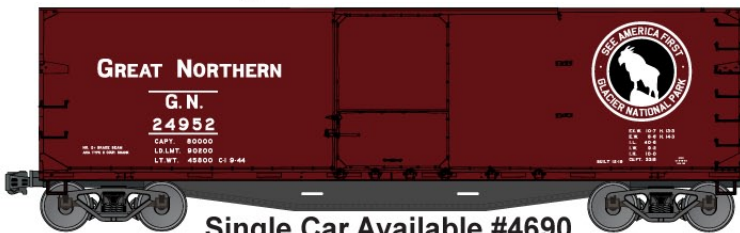

**#8314 Gulf, Mobile, & Ohio/MDT**  
40' Steel Reefer \$16.98 Retail

**#25302 Western Maryland**  
55-Ton USRA Hopper \$14.98 Retail

**#3632 Denver & Rio Grande Western**  
40' Double Door Steel Box Car \$15.98 Retail

**#5720 Louisville & Nashville**  
50' Sliding Door Steel Box Car \$15.98 Retail

Single Car Available #46044

**LIMITED RUN #8039**  
**Great Northern 3-Car Set**  
40' Wood Box Cars \$44.98 Retail  
1940's - All New Road Numbers  
SINGLES ALSO AVAILABLE \$15.98 Retail