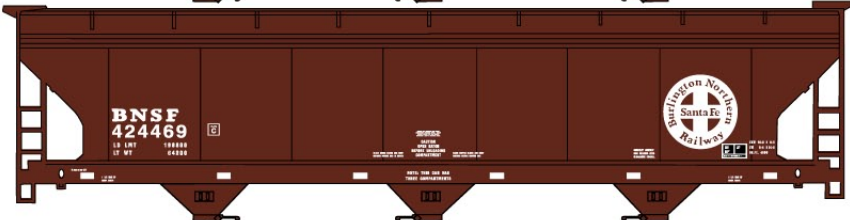

SINGLES AVAILABLE #20494
(RANDOM CAR FROM 3-PACK) $16.98 Retail