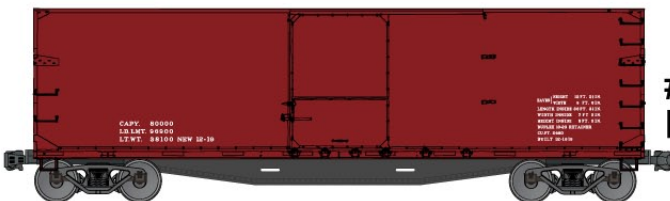

40' Wood Stock Car \$15.98 Retail

**#5819 Illinois Central 50' Plug Door**

Welded-Side Steel Box Car \$15.98 Retail

**40' Double Sheath Wood Box Cars**

**#4699 Back In Stock**

Data Only Oxide (1940's Lettering Style)  
\$15.98 Retail