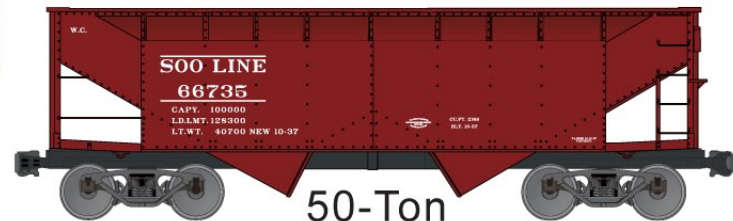

#7722 Soo Line

50-Ton
Offset Side Twin Hopper
$15.98 Retail