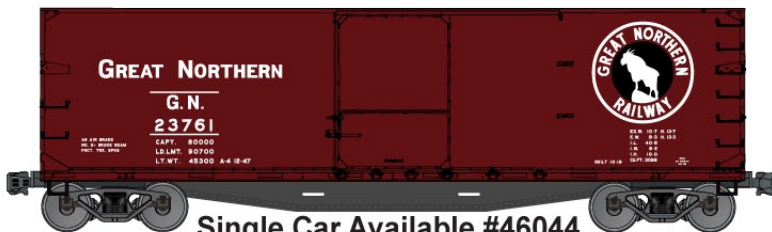

**#8314 Gulf, Mobile, & Ohio/MDT**  
40' Steel Reefer \$16.98 Retail

**#25302 Western Maryland**  
55-Ton USRA Hopper \$14.98 Retail

**#3632 Denver & Rio Grande Western**  
40' Double Door Steel Box Car \$15.98 Retail

**#5720 Louisville & Nashville**  
50' Sliding Door Steel Box Car \$15.98 Retail

Single Car Available #46044

**LIMITED RUN #8039**  
**Great Northern 3-Car Set**  
40' Wood Box Cars \$44.98 Retail  
1940's - All New Road Numbers  
SINGLES ALSO AVAILABLE \$15.98 Retail