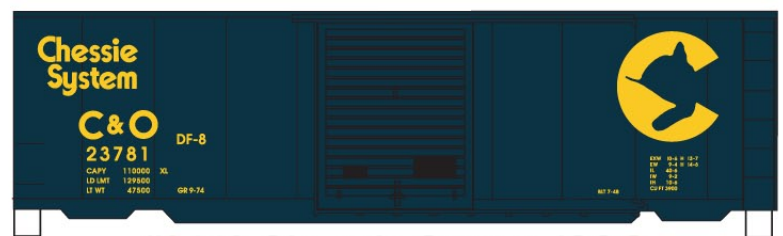

#3449 Chessie System/C&O
40' PS-1 Steel Box Car $16.98 Retail