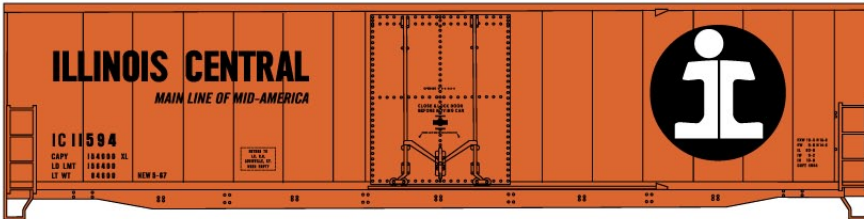

**ACF Covered Hoppers \$47.98 Retail**  
All New Road Numbers

**#3631 Southern Railway**

40' Steel Double Door Box Car \$15.98 Retail

**#3122 Penn Central**

40' Plug Door Steel Box Car \$15.98 Retail

**#4736 Western Pacific**

40' Wood Stock Car \$15.98 Retail

**#5819 Illinois Central 50' Plug Door**

Welded-Side Steel Box Car \$15.98 Retail

**40' Double Sheath Wood Box Cars**

**#4699 Back In Stock**

Data Only Oxide (1940's Lettering Style)  
\$15.98 Retail