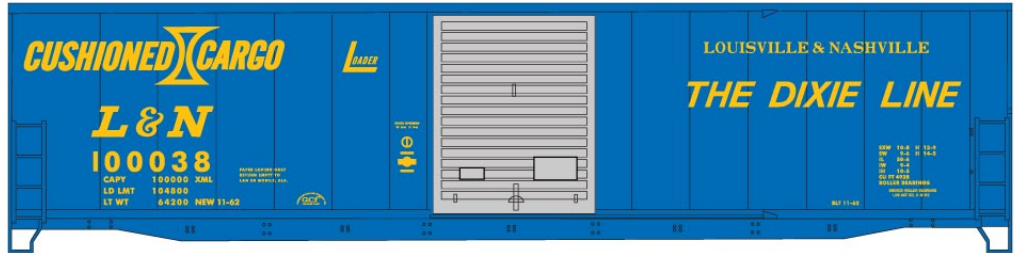

**#8314 Gulf, Mobile, & Ohio/MDT**  
40' Steel Reefer \$16.98 Retail

**#25302 Western Maryland**  
55-Ton USRA Hopper \$14.98 Retail

**#3632 Denver & Rio Grande Western**  
40' Double Door Steel Box Car \$15.98 Retail

**#5720 Louisville & Nashville**  
50' Sliding Door Steel Box Car \$15.98 Retail

Single Car Available #46044

**LIMITED RUN #8039**  
**Great Northern 3-Car Set**  
40' Wood Box Cars \$44.98 Retail  
1940's - All New Road Numbers  
SINGLES ALSO AVAILABLE \$15.98 Retail