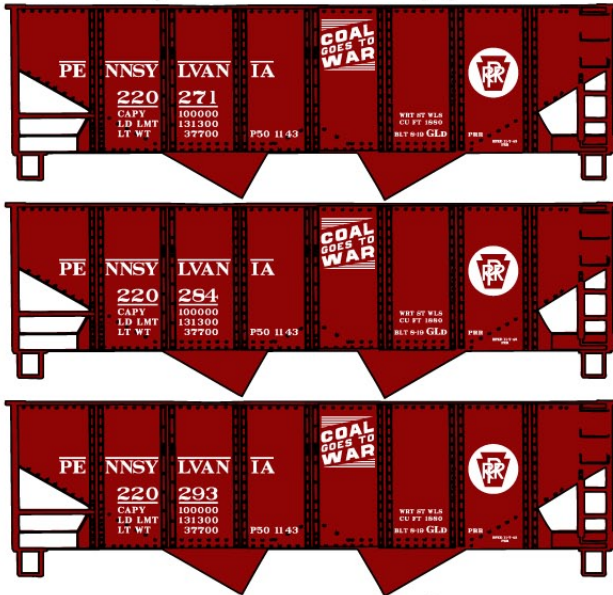

Slogans on one side, map on the other  
**SINGLES AVAILABLE \$16.98 Retail**

**Grand Canyon Line Single Car #48152**

**El Capitan Single Car #48172**

**Super Chief Single Car #48142**

**LIMITED RUN #8042**  
**Pennsylvania 3-Hopper Set**

55-Ton USRA Twin Hoppers \$42.98 Retail  
 SINGLES ALSO AVAILABLE #25069 \$14.98 each Retail

**#4638 Detroit Toledo & Ironton**

40' Double Sheath  
 Wood Box Car \$15.98 Retail

**Limited Run #1218 Southern Pacific**  
**Outside Braced Wood Boxcar 2-Car Set**