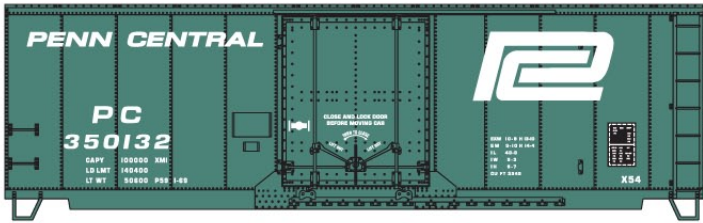

#3122 Penn Central

40' Plug Door Steel Box Car $15.98 Retail