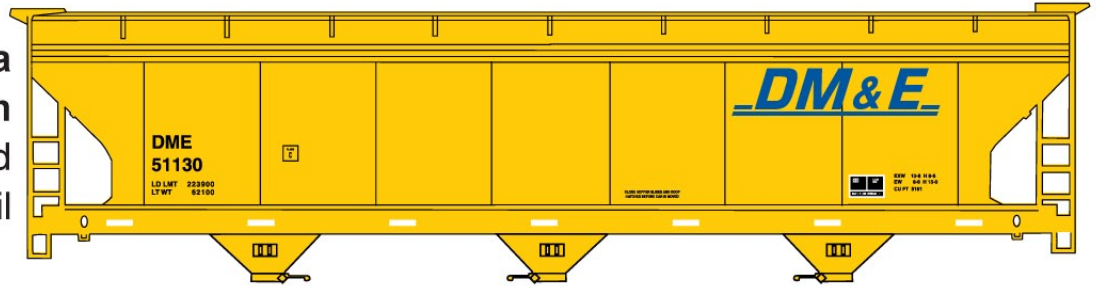

#20721 DM&E Dakota Minnesota & Eastern
3-Bay ACF Covered Hopper $16.98 Retail