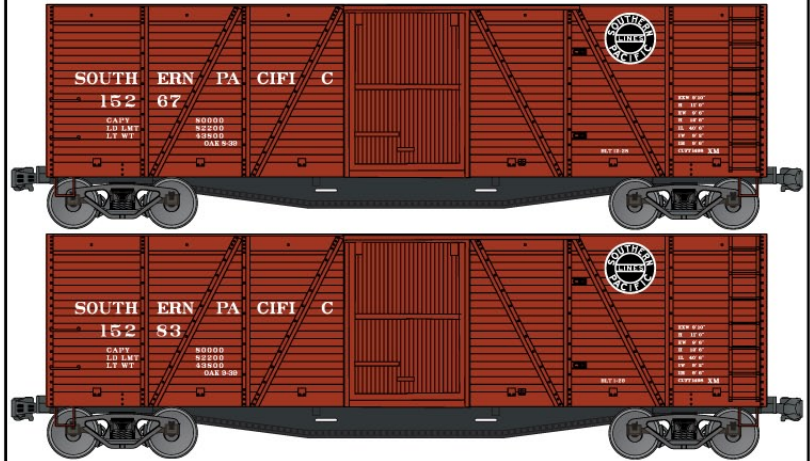

Slogans on one side, map on the other  
**SINGLES AVAILABLE \$16.98 Retail**

**Grand Canyon Line Single Car #48152**

**El Capitan Single Car #48172**

**Super Chief Single Car #48142**

**LIMITED RUN #8042**  
**Pennsylvania 3-Hopper Set**

55-Ton USRA Twin Hoppers \$42.98 Retail  
 SINGLES ALSO AVAILABLE #25069 \$14.98 each Retail

**#4638 Detroit Toledo & Ironton**

40' Double Sheath  
 Wood Box Car \$15.98 Retail

**Limited Run #1218 Southern Pacific**  
**Outside Braced Wood Boxcar 2-Car Set**