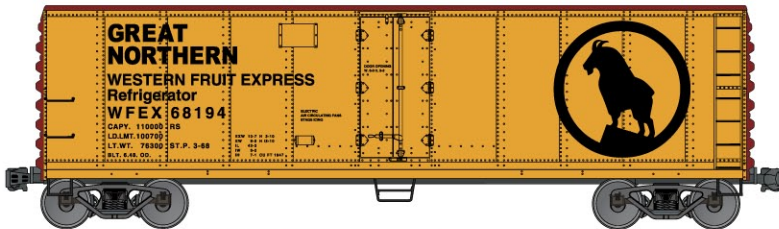

**#5232 Atlantic Coast Line**  
 50' Double Door Steel Box Car  
 \$15.98 Retail

**#8044 LIMITED RUN  
 Denver & Rio Grande Western**

**40' Steel Box Car 3-Number Set \$44.98 Retail**  
 SINGLES AVAILABLE #35391 (Random Car from 3-Pack) \$15.98 Retail

**#5133 Union Pacific  
 50' Plug Door Insulated Steel  
 Box Car \$15.98 Retail**

**#4737 Nashville Chattanooga  
 & St. Louis Ry. NC&StL  
 40' Wood Stock Car \$15.98 Retail**

**#47112 Canadian Pacific  
 40' Wood Stock Car  
 \$15.98 Retail**

**#3124 Milwaukee Road**  
 40' Plug Door Steel Box Car \$16.98 Retail

**#7724 GM&O**  
 50-Ton Offset Twin Hopper \$16.98 Retail

**#7019 New Haven 40' Wood Box Car \$16.98 Retail**

**#5031 Pittsburgh & Lake Erie**  
 50' Sliding Door Riveted-Side Steel Box Car \$16.98 Retail

**#24254 Chicago & North Western**  
 USRA Hopper 3-Car Set \$46.98 Retail

**SINGLES AVAILABLE #2425**  
 (Random from 3-Pack) \$15.98 Retail

**#8048 LIMITED RUN**  
**WESTERN FRUIT EXPRESS**  
**GREAT NORTHERN**