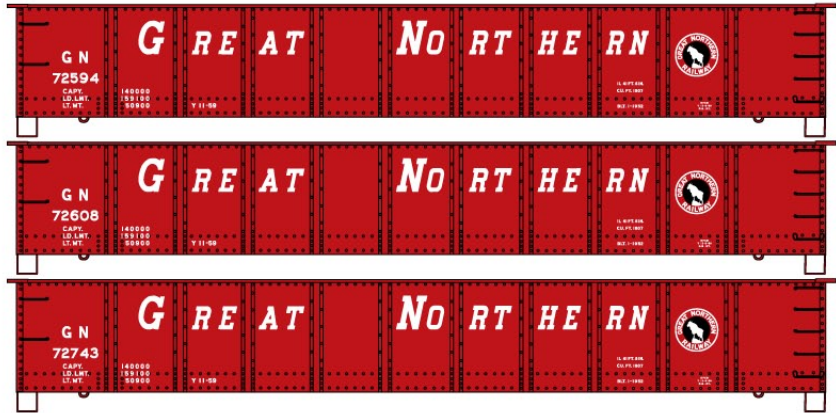

70 Ton Offset Triple Hopper \$15.98 Retail

**#4699 Back In Stock**

Data Only Oxide (1940's Lettering Style)  
\$15.98 Retail

**#4697 New Stock Number**

Data Only Oxide As-Built (1919 Lettering Style)  
\$15.98 Retail

**#2094 Florida Tile**  
 3-Bay Center-Flow  
 Covered Hopper  
 \$16.98 Retail

**#37504 Great Northern**  
 41' Steel Gondola  
 3-Number Set  
 \$45.98 Retail

**#3750 Great Northern**  
 Single Road Number  
 Random from 3-Pack  
 \$15.98 Retail