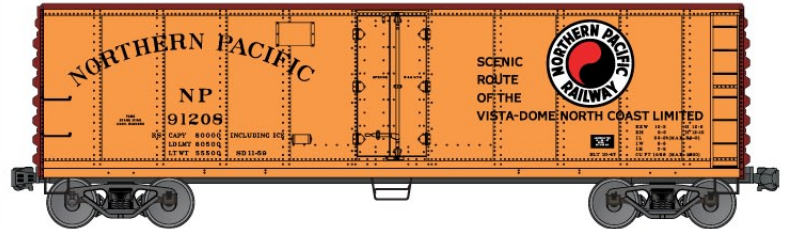

**Limited Run #8037
Northern Pacific 3-Number Set**

40' Steel Reefers $47.98 Retail

All New Road Numbers

#7545 Minneapolis & St. Louis

70 Ton Offset Triple Hopper $15.98 Retail