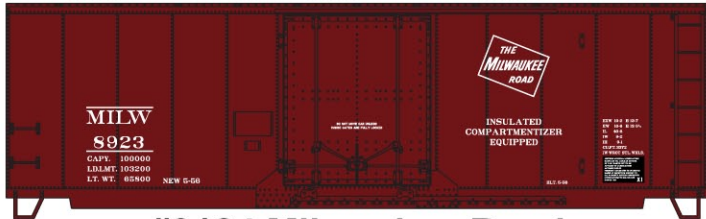

**#5232 Atlantic Coast Line**  
 50' Double Door Steel Box Car  
 \$15.98 Retail

**#8044 LIMITED RUN  
 Denver & Rio Grande Western**

**40' Steel Box Car 3-Number Set \$44.98 Retail**  
 SINGLES AVAILABLE #35391 (Random Car from 3-Pack) \$15.98 Retail

**#48474 PACIFIC FRUIT EXPRESS Early Paint Scheme**

**40' Wood Reefer 3-Number Set \$49.98 Retail**  
 SINGLES AVAILABLE #4847 (RANDOM CAR FROM 3-PACK) \$16.98 Retail

**#5653 New York Susquehanna  
 & Western 50' Exterior Post  
 Steel Box Car \$15.98 Retail**

**#5133 Union Pacific  
 50' Plug Door Insulated Steel  
 Box Car \$15.98 Retail**

**#4737 Nashville Chattanooga  
 & St. Louis Ry. NC&StL  
 40' Wood Stock Car \$15.98 Retail**

**#47112 Canadian Pacific  
 40' Wood Stock Car  
 \$15.98 Retail**