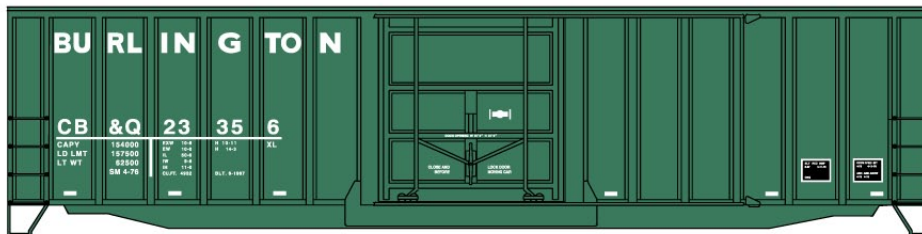

#5652 CB&Q
Burlington
50' Exterior Post
Steel Box Car
$15.98 Retail