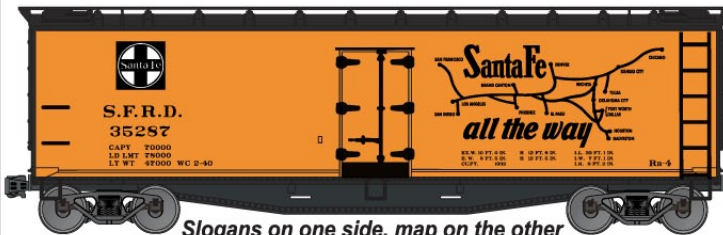

**#2094 Florida Tile**  
 3-Bay Center-Flow  
 Covered Hopper  
 \$16.98 Retail

**#37504 Great Northern**  
 41' Steel Gondola  
 3-Number Set  
 \$45.98 Retail

**#3750 Great Northern**  
 Single Road Number  
 Random from 3-Pack  
 \$15.98 Retail

Slogans on one side, map on the other  
**SINGLES AVAILABLE \$16.98 Retail**

**Grand Canyon Line Single Car #48152**

**El Capitan Single Car #48172**

**Super Chief Single Car #48142**

**LIMITED RUN #8042**  
**Pennsylvania 3-Hopper Set**