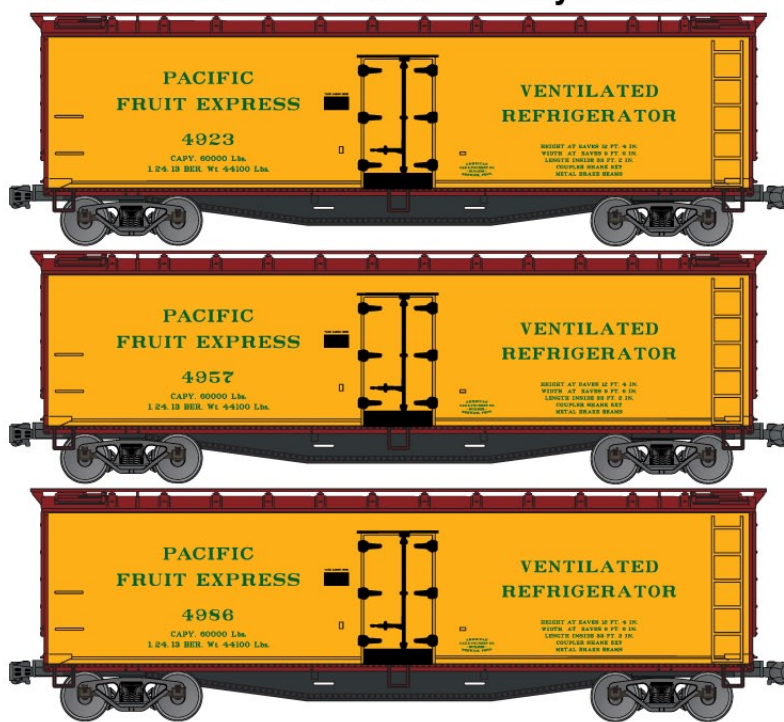

#48474 PACIFIC FRUIT EXPRESS Early Paint Scheme

40' Wood Reefer 3-Number Set $49.98 Retail
SINGLES AVAILABLE #4847 (RANDOM CAR FROM 3-PACK) $16.98 Retail