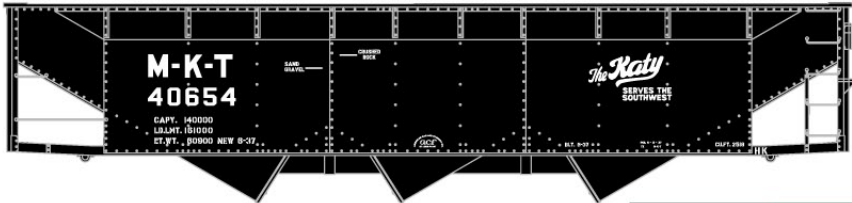

#57151 Boston & Maine
50' Sliding Door
Welded-Side Steel
Box Car $16.98 Retail

#7546 MKT/Katy 70-Ton
Offset Side Triple Hopper
$16.98 Retail

#15931 TP&W
Toledo Peoria & Western
40' PS-1 'Rocket Ship'
Box Car $16.98 Retail