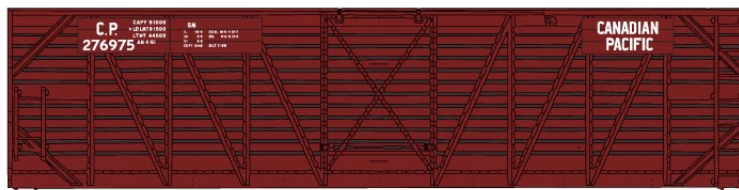

**#5232 Atlantic Coast Line**  
 50' Double Door Steel Box Car  
 \$15.98 Retail

**#8044 LIMITED RUN  
 Denver & Rio Grande Western**

**40' Steel Box Car 3-Number Set \$44.98 Retail**  
 SINGLES AVAILABLE #35391 (Random Car from 3-Pack) \$15.98 Retail

**#48474 PACIFIC FRUIT EXPRESS Early Paint Scheme**

**40' Wood Reefer 3-Number Set \$49.98 Retail**  
 SINGLES AVAILABLE #4847 (RANDOM CAR FROM 3-PACK) \$16.98 Retail

**#5653 New York Susquehanna  
 & Western 50' Exterior Post  
 Steel Box Car \$15.98 Retail**

**#5133 Union Pacific  
 50' Plug Door Insulated Steel  
 Box Car \$15.98 Retail**

**#4737 Nashville Chattanooga  
 & St. Louis Ry. NC&StL  
 40' Wood Stock Car \$15.98 Retail**

**#47112 Canadian Pacific  
 40' Wood Stock Car  
 \$15.98 Retail**