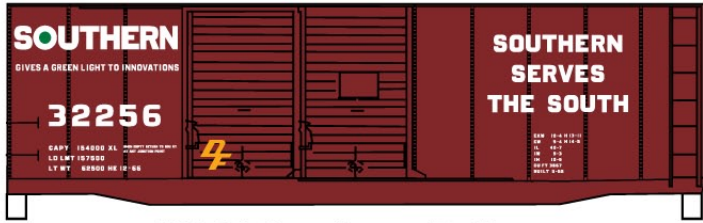

Also **#3749 SP/T&NO** Single Road Number  
Random from 3-Pack above \$15.98 Retail

**Special Run #56404 Canadian Pacific**

**#8313 Erie/URTX**  
40' Swing Door Steel Reefer \$16.98 Retail

**50' Exterior Post Steel Boxcars**  
**3-Number Set \$45.98 Retail**  
Also **#56401 CP** Single Road Number  
Random from 3-Pack above \$15.98 Retail

**Limited Run #8038**  
**Soo Line 3-Number Set**

**#2423 Big Four CCC&StL/NYC**  
55-Ton USRA Hopper \$14.98 Retail

Also **#20184 Soo Line**  
Single Road Number  
(Random from 3-Pack)  
\$16.98 Retail

**ACF Covered Hoppers \$47.98 Retail**  
All New Road Numbers

**#3631 Southern Railway**

40' Steel Double Door Box Car \$15.98 Retail

**#3122 Penn Central**

40' Plug Door Steel Box Car \$15.98 Retail

**#4736 Western Pacific**

40' Wood Stock Car \$15.98 Retail

**#5819 Illinois Central 50' Plug Door**

Welded-Side Steel Box Car \$15.98 Retail

**40' Double Sheath Wood Box Cars**

**#4699 Back In Stock**

Data Only Oxide (1940's Lettering Style)  
\$15.98 Retail