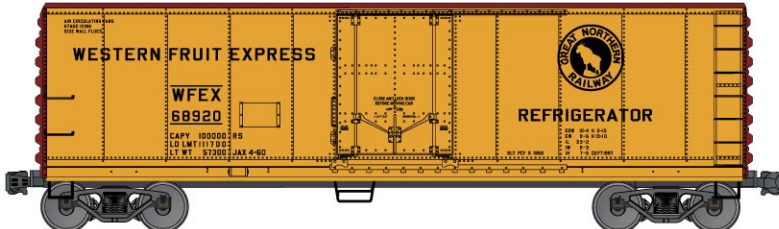

**#5232 Atlantic Coast Line**  
 50' Double Door Steel Box Car  
 \$15.98 Retail

**#8044 LIMITED RUN  
 Denver & Rio Grande Western**

**40' Steel Box Car 3-Number Set \$44.98 Retail**  
 SINGLES AVAILABLE #35391 (Random Car from 3-Pack) \$15.98 Retail

**#5133 Union Pacific  
 50' Plug Door Insulated Steel  
 Box Car \$15.98 Retail**

**#4737 Nashville Chattanooga  
 & St. Louis Ry. NC&StL  
 40' Wood Stock Car \$15.98 Retail**

**#47112 Canadian Pacific  
 40' Wood Stock Car  
 \$15.98 Retail**

**#3124 Milwaukee Road**  
 40' Plug Door Steel Box Car \$16.98 Retail

**#7724 GM&O**  
 50-Ton Offset Twin Hopper \$16.98 Retail

**#7019 New Haven 40' Wood Box Car \$16.98 Retail**

**#5031 Pittsburgh & Lake Erie**  
 50' Sliding Door Riveted-Side Steel Box Car \$16.98 Retail

**#24254 Chicago & North Western**  
 USRA Hopper 3-Car Set \$46.98 Retail

**SINGLES AVAILABLE #2425**  
 (Random from 3-Pack) \$15.98 Retail

**#8048 LIMITED RUN**  
**WESTERN FRUIT EXPRESS**  
**GREAT NORTHERN**