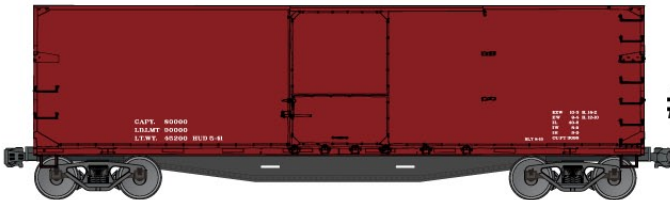

**ACF Covered Hoppers \$47.98 Retail**  
All New Road Numbers

**#3631 Southern Railway**

40' Steel Double Door Box Car \$15.98 Retail

**#3122 Penn Central**

40' Plug Door Steel Box Car \$15.98 Retail

**#4736 Western Pacific**

40' Wood Stock Car \$15.98 Retail

**#5819 Illinois Central 50' Plug Door**

Welded-Side Steel Box Car \$15.98 Retail

**40' Double Sheath Wood Box Cars**

**#4699 Back In Stock**

Data Only Oxide (1940's Lettering Style)  
\$15.98 Retail