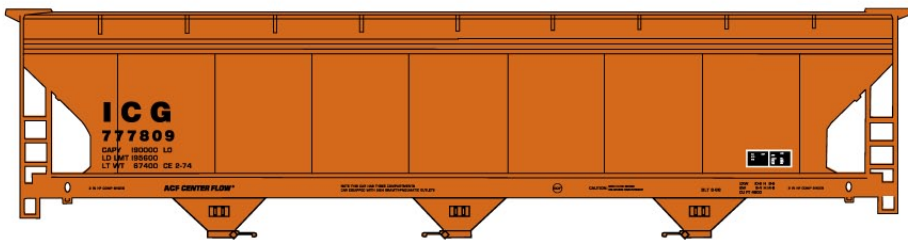

#20741 Illinois Central Gulf
3-Bay ACF Covered Hopper
$16.98 Retail

#37524 CCC&StL 41' Steel Gondola
3-Number Set $45.98 Retail