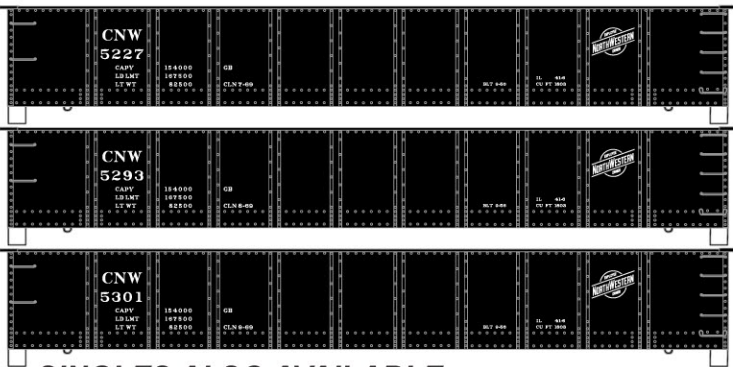

**#48351 Pere Marquette**  
 40' Wood Reefer \$16.98 Retail

**37191 DM&IR 41' Steel Gondola \$15.98 Retail**

**#4846 Pennsylvania**  
 40' Wood Reefer \$16.98 Retail

**SINGLES ALSO AVAILABLE**  
 #37161 \$15.98 Retail

**#2093 BNSF**  
 3-Bay ACF  
 Covered Hopper  
 \$16.98 Retail

**LIMITED RUN #8040**  
**NEW YORK CENTRAL 3-Car Set**

**40' Steel Box Cars \$44.98 Retail**  
 1950's - All New Road Numbers  
**SINGLES ALSO AVAILABLE \$15.98 each Retail**