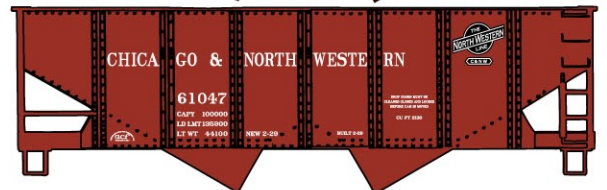

**#5232 Atlantic Coast Line**  
 50' Double Door Steel Box Car  
 \$15.98 Retail

**#8044 LIMITED RUN  
 Denver & Rio Grande Western**

**40' Steel Box Car 3-Number Set \$44.98 Retail**  
 SINGLES AVAILABLE #35391 (Random Car from 3-Pack) \$15.98 Retail

**#5133 Union Pacific  
 50' Plug Door Insulated Steel  
 Box Car \$15.98 Retail**

**#4737 Nashville Chattanooga  
 & St. Louis Ry. NC&StL  
 40' Wood Stock Car \$15.98 Retail**

**#47112 Canadian Pacific  
 40' Wood Stock Car  
 \$15.98 Retail**

**#3124 Milwaukee Road**  
 40' Plug Door Steel Box Car \$16.98 Retail

**#7724 GM&O**  
 50-Ton Offset Twin Hopper \$16.98 Retail

**#7019 New Haven 40' Wood Box Car \$16.98 Retail**

**#5031 Pittsburgh & Lake Erie**  
 50' Sliding Door Riveted-Side Steel Box Car \$16.98 Retail

**#24254 Chicago & North Western**  
 USRA Hopper 3-Car Set \$46.98 Retail

**SINGLES AVAILABLE #2425**  
 (Random from 3-Pack) \$15.98 Retail

**#8048 LIMITED RUN**  
**WESTERN FRUIT EXPRESS**  
**GREAT NORTHERN**