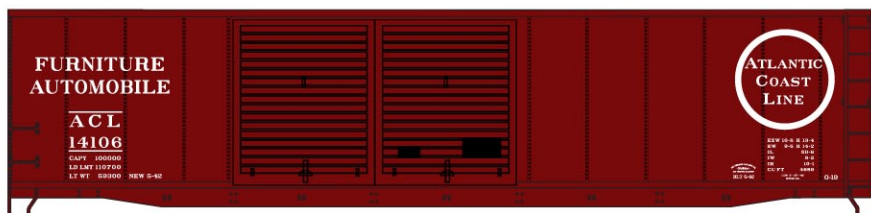

**#2093 BNSF**  
 3-Bay ACF  
 Covered Hopper  
 \$16.98 Retail

**LIMITED RUN #8040**  
**NEW YORK CENTRAL 3-Car Set**

**40' Steel Box Cars \$44.98 Retail**  
 1950's - All New Road Numbers  
**SINGLES ALSO AVAILABLE \$15.98 each Retail**

*(Top) #35051 Sliding Door 40' Box Car*  
*(Middle) #36031 Double Door 40' Box Car*  
*(Bottom) #34391 PS-1 40' Box Car*

**#1216 Chicago & North Western**  
 41' Steel Gondola 3-Number Set  
 \$44.98 Retail

**#5232 Atlantic Coast Line**  
 50' Double Door Steel Box Car  
 \$15.98 Retail

**#8044 LIMITED RUN  
 Denver & Rio Grande Western**

**40' Steel Box Car 3-Number Set \$44.98 Retail**  
 SINGLES AVAILABLE #35391 (Random Car from 3-Pack) \$15.98 Retail