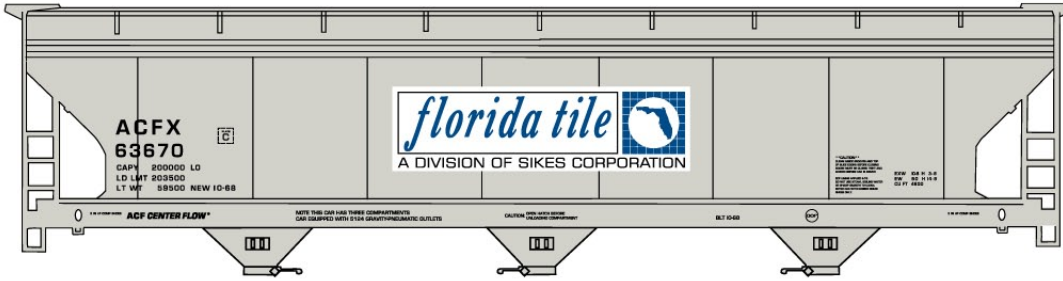

70 Ton Offset Triple Hopper \$15.98 Retail

**#4699 Back In Stock**

Data Only Oxide (1940's Lettering Style)  
\$15.98 Retail

**#4697 New Stock Number**

Data Only Oxide As-Built (1919 Lettering Style)  
\$15.98 Retail