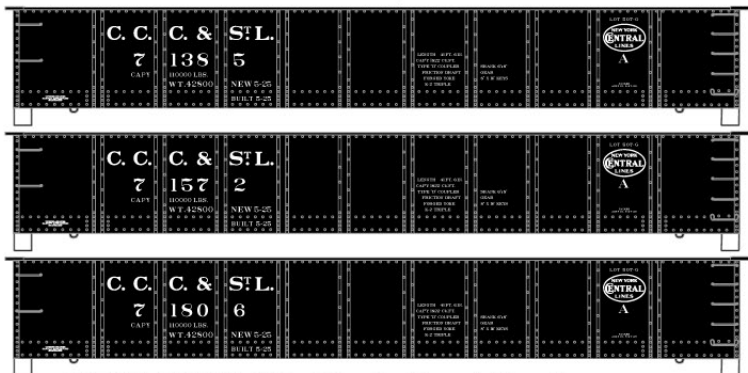

#3752 CCC&StL Single Road Number
Random from 3-Pack $15.98 Retail