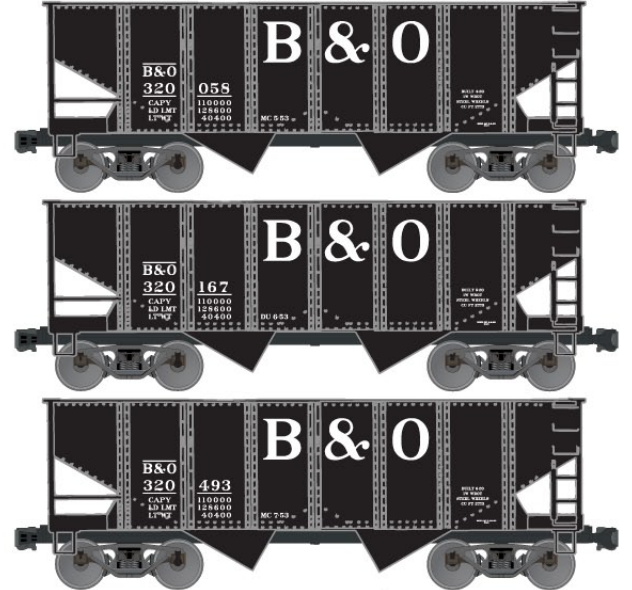

**#5720 Louisville & Nashville**  
50' Sliding Door Steel Box Car \$15.98 Retail

Single Car Available #46044

**LIMITED RUN #8039**  
**Great Northern 3-Car Set**  
40' Wood Box Cars \$44.98 Retail  
1940's - All New Road Numbers  
SINGLES ALSO AVAILABLE \$15.98 Retail

Single Car Available #4690

Single Car Available #71072

**LIMITED RUN #1217 FGEX/WFEX**  
 Wood Reefer 2-Car Set

**New Road Numbers \$32.98 Retail**  
**SINGLES ALSO AVAILABLE \$16.98 each Retail**  
 Fruit Growers Express #48022  
 Western Fruit Express #48032

**LIMITED RUN #8041**  
 Baltimore & Ohio 3-Car Set

**New Road Numbers \$42.98 Retail**  
**SINGLES ALSO AVAILABLE #25332 \$14.98 each Retail**

**#8957 Union Pacific 89' TOFC Flat Car 3-Car Set \$46.98 Retail** (Singles available #8918 \$15.98 each)  
*Singles random from 3-pack*