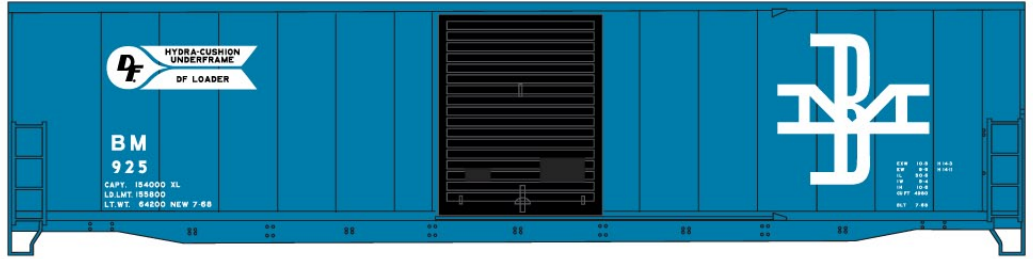

#57151 Boston & Maine
50' Sliding Door
Welded-Side Steel
Box Car $16.98 Retail

#7546 MKT/Katy 70-Ton
Offset Side Triple Hopper
$16.98 Retail

#15931 TP&W
Toledo Peoria & Western
40' PS-1 'Rocket Ship'
Box Car $16.98 Retail