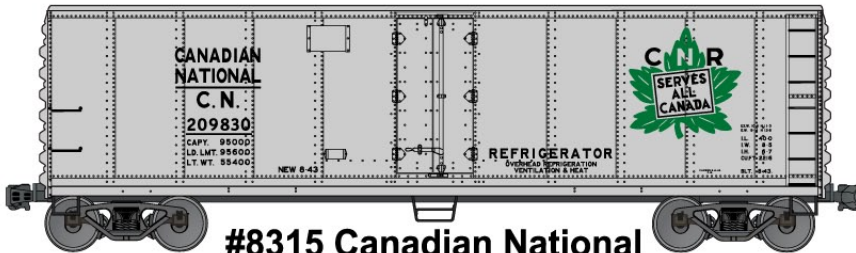

#3750 Great Northern
Single Road Number
Random from 3-Pack
$15.98 Retail

#8315 Canadian National
40' Swing Door Steel Reefer $16.98 Retail