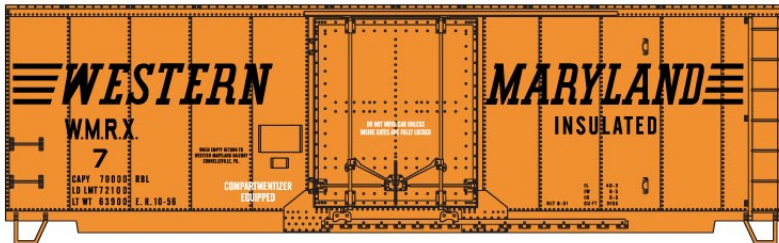

Single Car Available #4690

Single Car Available #71072

**LIMITED RUN #1217 FGEX/WFEX**  
 Wood Reefer 2-Car Set

**New Road Numbers \$32.98 Retail**  
**SINGLES ALSO AVAILABLE \$16.98 each Retail**  
 Fruit Growers Express #48022  
 Western Fruit Express #48032

**LIMITED RUN #8041**  
 Baltimore & Ohio 3-Car Set

**New Road Numbers \$42.98 Retail**  
**SINGLES ALSO AVAILABLE #25332 \$14.98 each Retail**

**#8957 Union Pacific 89' TOFC Flat Car 3-Car Set \$46.98 Retail** (Singles available #8918 \$15.98 each)  
*Singles random from 3-pack*