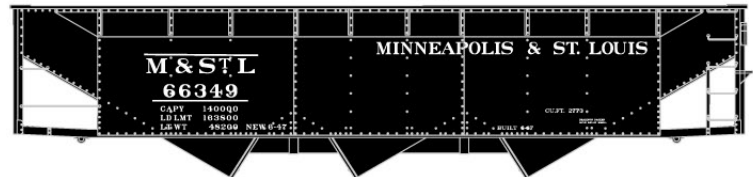

#4699 Back In Stock

#4699 Back In Stock

Data Only Oxide (1940's Lettering Style)
$15.98 Retail

Data Only Oxide As-Built (1919 Lettering Style)
$15.98 Retail