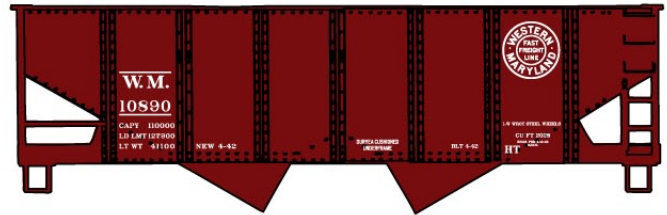

**Special Run #20998 CSX "How Tomorrow Moves" 3-Car Set**

**3-Bay Center-Flow**  
**Covered Hoppers**  
 \$52.98 Retail

Singles also available  
**#2099 \$17.98 Retail**  
 (Random from 3-Pack)

**#20721 DM&E Dakota Minnesota & Eastern**  
3-Bay ACF Covered Hopper \$16.98 Retail

**#8314 Gulf, Mobile, & Ohio/MDT**  
40' Steel Reefer \$16.98 Retail

**#25302 Western Maryland**  
55-Ton USRA Hopper \$14.98 Retail

**#3632 Denver & Rio Grande Western**  
40' Double Door Steel Box Car \$15.98 Retail