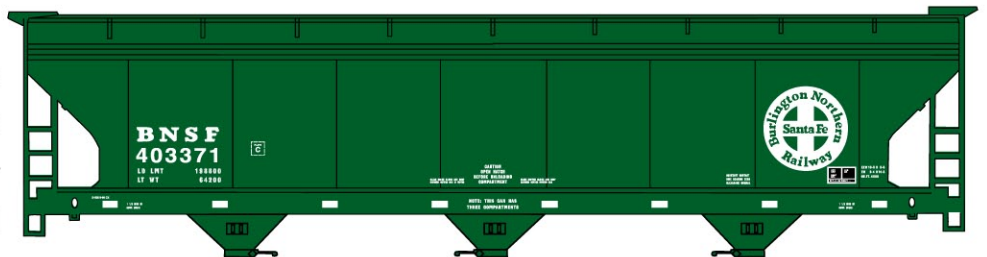

**#48351 Pere Marquette**  
 40' Wood Reefer \$16.98 Retail

**37191 DM&IR 41' Steel Gondola \$15.98 Retail**

**#4846 Pennsylvania**  
 40' Wood Reefer \$16.98 Retail

**SINGLES ALSO AVAILABLE**  
 #37161 \$15.98 Retail

**#2093 BNSF**  
 3-Bay ACF  
 Covered Hopper  
 \$16.98 Retail

**LIMITED RUN #8040**  
**NEW YORK CENTRAL 3-Car Set**

**40' Steel Box Cars \$44.98 Retail**  
 1950's - All New Road Numbers  
**SINGLES ALSO AVAILABLE \$15.98 each Retail**

*(Top) #35051 Sliding Door 40' Box Car*  
*(Middle) #36031 Double Door 40' Box Car*  
*(Bottom) #34391 PS-1 40' Box Car*

**#1216 Chicago & North Western**  
 41' Steel Gondola 3-Number Set  
 \$44.98 Retail

**#5232 Atlantic Coast Line**  
 50' Double Door Steel Box Car  
 \$15.98 Retail

**#8044 LIMITED RUN  
 Denver & Rio Grande Western**

**40' Steel Box Car 3-Number Set \$44.98 Retail**  
 SINGLES AVAILABLE #35391 (Random Car from 3-Pack) \$15.98 Retail