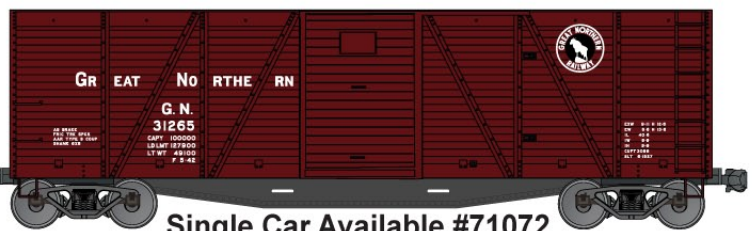

**#8314 Gulf, Mobile, & Ohio/MDT**  
40' Steel Reefer \$16.98 Retail

**#25302 Western Maryland**  
55-Ton USRA Hopper \$14.98 Retail

**#3632 Denver & Rio Grande Western**  
40' Double Door Steel Box Car \$15.98 Retail

**#5720 Louisville & Nashville**  
50' Sliding Door Steel Box Car \$15.98 Retail

Single Car Available #46044

**LIMITED RUN #8039**  
**Great Northern 3-Car Set**  
40' Wood Box Cars \$44.98 Retail  
1940's - All New Road Numbers  
SINGLES ALSO AVAILABLE \$15.98 Retail

Single Car Available #4690

Single Car Available #71072

**LIMITED RUN #1217 FGEX/WFEX**  
 Wood Reefer 2-Car Set

**New Road Numbers \$32.98 Retail**  
**SINGLES ALSO AVAILABLE \$16.98 each Retail**  
 Fruit Growers Express #48022  
 Western Fruit Express #48032

**LIMITED RUN #8041**  
 Baltimore & Ohio 3-Car Set

**New Road Numbers \$42.98 Retail**  
**SINGLES ALSO AVAILABLE #25332 \$14.98 each Retail**

**#8957 Union Pacific 89' TOFC Flat Car 3-Car Set \$46.98 Retail** (Singles available #8918 \$15.98 each)  
*Singles random from 3-pack*