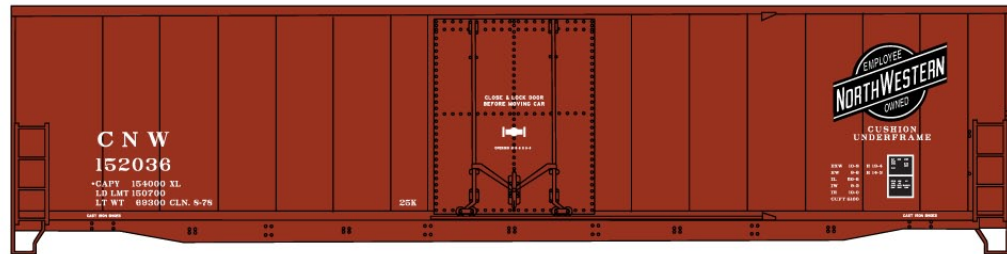

**#8046 LIMITED RUN Great Northern**  
 Canton Coal Hoppers 3-Number Set \$42.98 Retail

**SINGLES AVAILABLE \$15.98 Retail**  
**#23025 (RED) #23015 (MINERAL RED)**

**#3633 Canadian Pacific**  
 40' Double Door Steel Box Car \$16.98 Retail

**#3449 Chessie System/C&O**  
 40' PS-1 Steel Box Car \$16.98 Retail

**#7206 Bangor & Aroostook**  
 40' Wood Box Car \$16.98 Retail

**#8514 Rock Island**  
 40' Plug Door  
 Steel Reefer  
 \$17.98 Retail