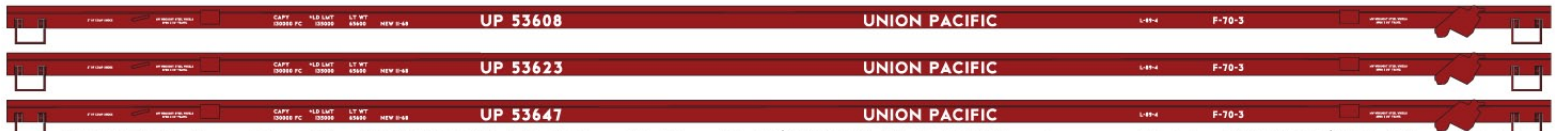

Single Car Available #4690

Single Car Available #71072

**LIMITED RUN #1217 FGEX/WFEX**  
 Wood Reefer 2-Car Set

**New Road Numbers \$32.98 Retail**  
**SINGLES ALSO AVAILABLE \$16.98 each Retail**  
 Fruit Growers Express #48022  
 Western Fruit Express #48032

**LIMITED RUN #8041**  
 Baltimore & Ohio 3-Car Set

**New Road Numbers \$42.98 Retail**  
**SINGLES ALSO AVAILABLE #25332 \$14.98 each Retail**

**#8957 Union Pacific 89' TOFC Flat Car 3-Car Set \$46.98 Retail** (Singles available #8918 \$15.98 each)  
*Singles random from 3-pack*