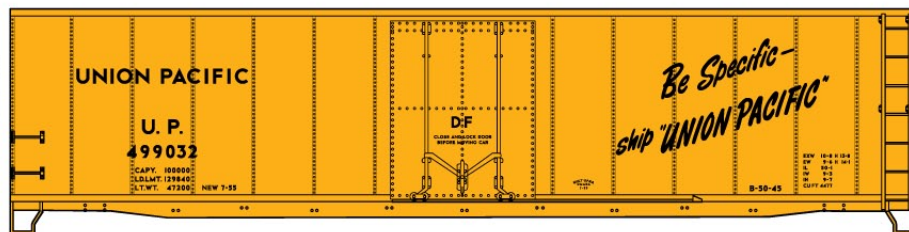

**#5232 Atlantic Coast Line**  
 50' Double Door Steel Box Car  
 \$15.98 Retail

**#8044 LIMITED RUN  
 Denver & Rio Grande Western**

**40' Steel Box Car 3-Number Set \$44.98 Retail**  
 SINGLES AVAILABLE #35391 (Random Car from 3-Pack) \$15.98 Retail

**#48474 PACIFIC FRUIT EXPRESS Early Paint Scheme**

**40' Wood Reefer 3-Number Set \$49.98 Retail**  
 SINGLES AVAILABLE #4847 (RANDOM CAR FROM 3-PACK) \$16.98 Retail

**#5653 New York Susquehanna  
 & Western 50' Exterior Post  
 Steel Box Car \$15.98 Retail**

**#5133 Union Pacific  
 50' Plug Door Insulated Steel  
 Box Car \$15.98 Retail**

**#4737 Nashville Chattanooga  
 & St. Louis Ry. NC&StL  
 40' Wood Stock Car \$15.98 Retail**

**#47112 Canadian Pacific  
 40' Wood Stock Car  
 \$15.98 Retail**