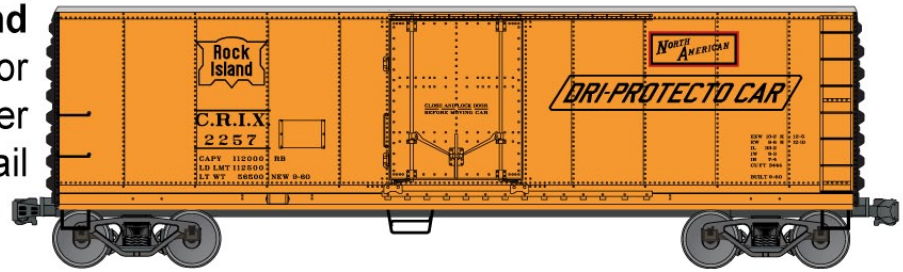

#8514 Rock Island
40' Plug Door
Steel Reefer
$17.98 Retail

#5820 Chicago & North Western
50' Insulated Plug Door Steel Box Car
$16.98 Retail