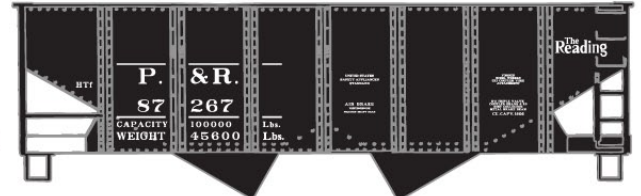

55-Ton USRA Twin Hopper $14.98 Retail