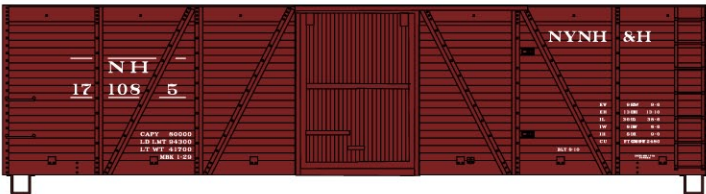

**#5232 Atlantic Coast Line**  
 50' Double Door Steel Box Car  
 \$15.98 Retail

**#8044 LIMITED RUN  
 Denver & Rio Grande Western**

**40' Steel Box Car 3-Number Set \$44.98 Retail**  
 SINGLES AVAILABLE #35391 (Random Car from 3-Pack) \$15.98 Retail

**#48474 PACIFIC FRUIT EXPRESS Early Paint Scheme**

**40' Wood Reefer 3-Number Set \$49.98 Retail**  
 SINGLES AVAILABLE #4847 (RANDOM CAR FROM 3-PACK) \$16.98 Retail

**#5653 New York Susquehanna  
 & Western 50' Exterior Post  
 Steel Box Car \$15.98 Retail**

**#5133 Union Pacific  
 50' Plug Door Insulated Steel  
 Box Car \$15.98 Retail**

**#4737 Nashville Chattanooga  
 & St. Louis Ry. NC&StL  
 40' Wood Stock Car \$15.98 Retail**

**#47112 Canadian Pacific  
 40' Wood Stock Car  
 \$15.98 Retail**

**#3124 Milwaukee Road**  
 40' Plug Door Steel Box Car \$16.98 Retail

**#7724 GM&O**  
 50-Ton Offset Twin Hopper \$16.98 Retail

**#7019 New Haven 40' Wood Box Car \$16.98 Retail**

**#5031 Pittsburgh & Lake Erie**  
 50' Sliding Door Riveted-Side Steel Box Car \$16.98 Retail