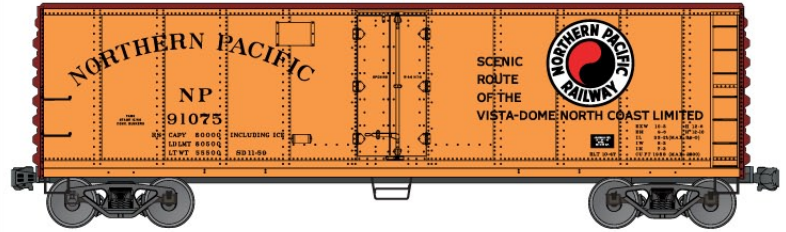

**Limited Run #8037
Northern Pacific 3-Number Set**

40' Steel Reefers $47.98 Retail

All New Road Numbers

#7545 Minneapolis & St. Louis

70 Ton Offset Triple Hopper $15.98 Retail