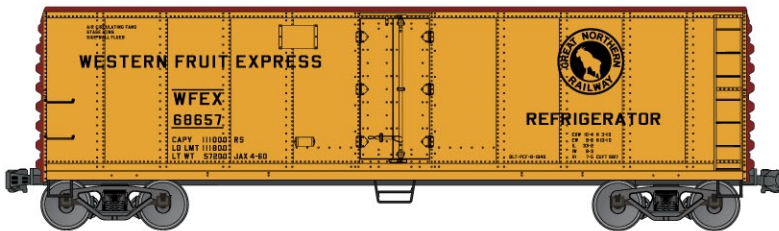

**#5232 Atlantic Coast Line**  
 50' Double Door Steel Box Car  
 \$15.98 Retail

**#8044 LIMITED RUN  
 Denver & Rio Grande Western**

**40' Steel Box Car 3-Number Set \$44.98 Retail**  
 SINGLES AVAILABLE #35391 (Random Car from 3-Pack) \$15.98 Retail

**#5133 Union Pacific  
 50' Plug Door Insulated Steel  
 Box Car \$15.98 Retail**

**#4737 Nashville Chattanooga  
 & St. Louis Ry. NC&StL  
 40' Wood Stock Car \$15.98 Retail**

**#47112 Canadian Pacific  
 40' Wood Stock Car  
 \$15.98 Retail**

**#3124 Milwaukee Road**  
 40' Plug Door Steel Box Car \$16.98 Retail

**#7724 GM&O**  
 50-Ton Offset Twin Hopper \$16.98 Retail

**#7019 New Haven 40' Wood Box Car \$16.98 Retail**

**#5031 Pittsburgh & Lake Erie**  
 50' Sliding Door Riveted-Side Steel Box Car \$16.98 Retail

**#24254 Chicago & North Western**  
 USRA Hopper 3-Car Set \$46.98 Retail

**SINGLES AVAILABLE #2425**  
 (Random from 3-Pack) \$15.98 Retail

**#8048 LIMITED RUN**  
**WESTERN FRUIT EXPRESS**  
**GREAT NORTHERN**