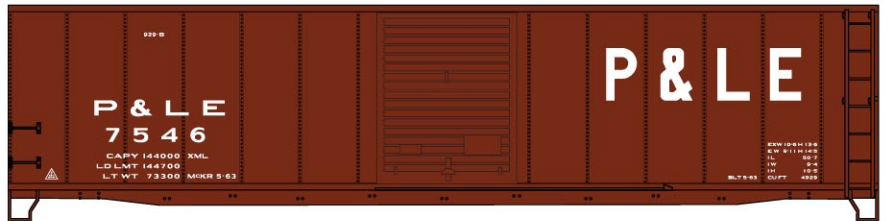

**#3124 Milwaukee Road**  
 40' Plug Door Steel Box Car \$16.98 Retail

**#7724 GM&O**  
 50-Ton Offset Twin Hopper \$16.98 Retail

**#7019 New Haven 40' Wood Box Car \$16.98 Retail**

**#5031 Pittsburgh & Lake Erie**  
 50' Sliding Door Riveted-Side Steel Box Car \$16.98 Retail