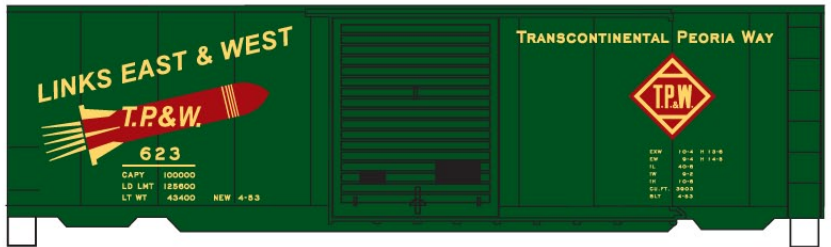

#4510 Central New Jersey
40' Outside Braced Wood
Box Car $16.98 Retail

#8958 Great Northern 89' TOFC Flat Car 3-Car Set $49.98 Retail