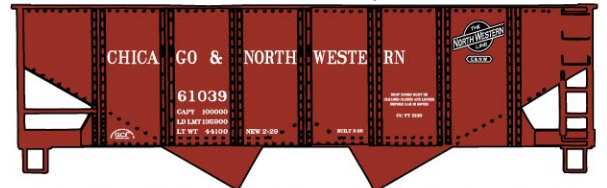

**#5232 Atlantic Coast Line**  
 50' Double Door Steel Box Car  
 \$15.98 Retail

**#8044 LIMITED RUN  
 Denver & Rio Grande Western**

**40' Steel Box Car 3-Number Set \$44.98 Retail**  
 SINGLES AVAILABLE #35391 (Random Car from 3-Pack) \$15.98 Retail

**#5133 Union Pacific  
 50' Plug Door Insulated Steel  
 Box Car \$15.98 Retail**

**#4737 Nashville Chattanooga  
 & St. Louis Ry. NC&StL  
 40' Wood Stock Car \$15.98 Retail**

**#47112 Canadian Pacific  
 40' Wood Stock Car  
 \$15.98 Retail**

**#3124 Milwaukee Road**  
 40' Plug Door Steel Box Car \$16.98 Retail

**#7724 GM&O**  
 50-Ton Offset Twin Hopper \$16.98 Retail

**#7019 New Haven 40' Wood Box Car \$16.98 Retail**

**#5031 Pittsburgh & Lake Erie**  
 50' Sliding Door Riveted-Side Steel Box Car \$16.98 Retail

**#24254 Chicago & North Western**  
 USRA Hopper 3-Car Set \$46.98 Retail

**SINGLES AVAILABLE #2425**  
 (Random from 3-Pack) \$15.98 Retail

**#8048 LIMITED RUN**  
**WESTERN FRUIT EXPRESS**  
**GREAT NORTHERN**