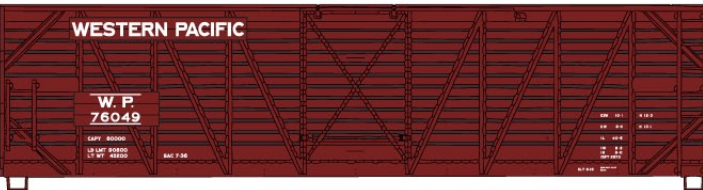

**ACF Covered Hoppers \$47.98 Retail**  
All New Road Numbers

**#3631 Southern Railway**

40' Steel Double Door Box Car \$15.98 Retail

**#3122 Penn Central**

40' Plug Door Steel Box Car \$15.98 Retail

**#4736 Western Pacific**

40' Wood Stock Car \$15.98 Retail

**#5819 Illinois Central 50' Plug Door**

Welded-Side Steel Box Car \$15.98 Retail

**40' Double Sheath Wood Box Cars**

**#4699 Back In Stock**

Data Only Oxide (1940's Lettering Style)  
\$15.98 Retail