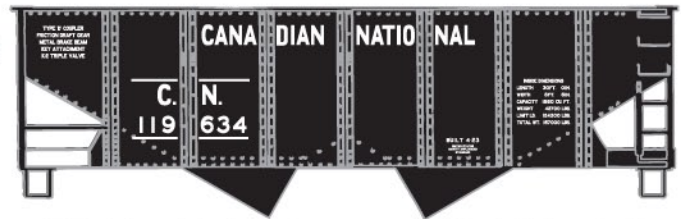

40' Swing Door Steel Reefer \$15.98 Retail

DECEMBER'S LIMITED RUN
#8024 WESTERN PACIFIC

\$41.98 Retail
55-Ton USRA Hopper 3-Number Set

#3121 Missouri Pacific 40' Insulated Boxcar \$14.98 Retail

#2421 Canadian National

55-Ton Twin Hopper \$13.98 Retail

#5323 Western Maryland

50' Combo Door Steel Boxcar \$14.98 Retail

#4636 Delaware & Hudson
 40' Double Sheath Wood Boxcar \$13.98 Retail

#37394 Western Pacific 41' Steel Gondola 3-Number Set \$39.98 Retail
 Also **#3739 WP Single Road Number** (Random from 3-Pack above) \$13.98