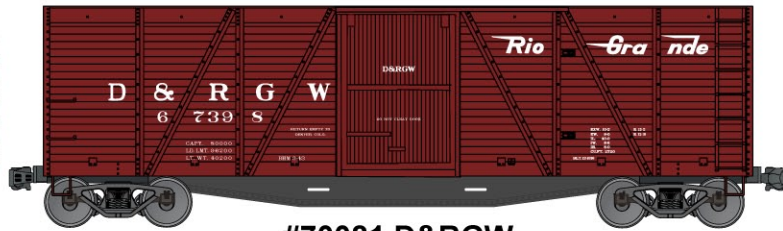

#70081 D&RGW
40' Single Sheath Wood Boxcar $14.98 Retail