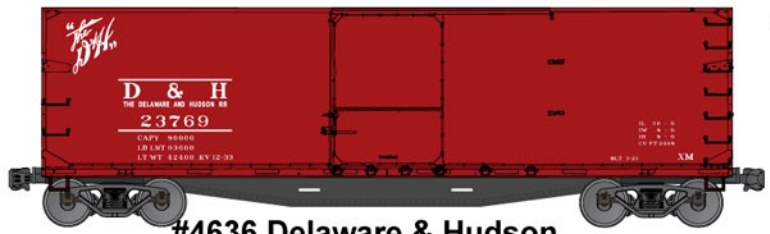

#25734 New York Susquehanna & Western
 55-Ton Twin Hopper 3-Number Set \$41.98 Retail
 Singles also available #2573 \$13.98 Retail

#8504 Pacific Fruit Express

40' Plug Door Steel Reefer \$15.98 Retail

#8304 Fruit Growers Express

40' Swing Door Steel Reefer \$15.98 Retail

DECEMBER'S LIMITED RUN
#8024 WESTERN PACIFIC

\$41.98 Retail
55-Ton USRA Hopper 3-Number Set

#3121 Missouri Pacific 40' Insulated Boxcar \$14.98 Retail

#2421 Canadian National

55-Ton Twin Hopper \$13.98 Retail

#5323 Western Maryland

50' Combo Door Steel Boxcar \$14.98 Retail

#4636 Delaware & Hudson
 40' Double Sheath Wood Boxcar \$13.98 Retail

#37394 Western Pacific 41' Steel Gondola 3-Number Set \$39.98 Retail
 Also **#3739 WP Single Road Number** (Random from 3-Pack above) \$13.98

FEBRUARY'S LIMITED RUN #8014 Santa Fe

55-Ton USRA Hoppers
3-NUMBER SET \$37.98 RETAIL

#46341 NYO&W
 40' Double Sheath Wood Boxcar \$13.98 Retail

#46241 SP&S
 40' Double Sheath Wood Boxcar \$13.98 Retail

#5411 RF&P 50' Double Plug Door Steel Boxcar \$13.98 Retail