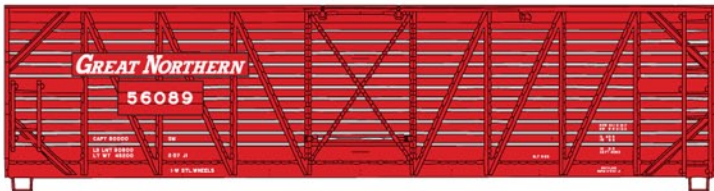

Also #3742 U.P. Single Road Number (Random from 3-Pack above) \$13.98

#7715 Texas & Pacific 50-Ton Offset Twin Hopper \$13.98 Retail

#2571 Boston & Maine 55-Ton USRA Twin Hopper \$12.98 Retail

MAY'S LIMITED RUN #8017 GREAT NORTHERN

40' WOOD STOCK CARS

NEW 1200-Series Combo Packs SANTA FE 40' STEEL BOXCARS ONE SINGLE DOOR & ONE PLUG DOOR

STOCK #1202

2-CAR SET \$26.98 RETAIL

#5818 WESTERN PACIFIC 50' Steel Boxcar \$13.98 Retail

#3813 CB&Q 40' Combo Door Boxcar \$13.98 Retail