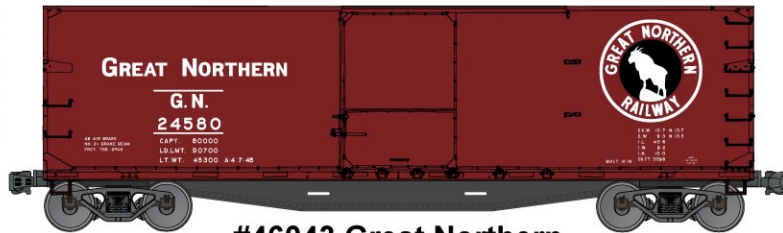

55-Ton USRA Twin Hoppers
3-Number Set \$37.98 Retail

#8301 Northern Pacific 40' Steel Reefer \$15.98 Retail

#70081 D&RGW
40' Single Sheath Wood Boxcar \$14.98 Retail

#8501 Santa Fe 40' Steel Reefer \$15.98 Retail

#46043 Great Northern
40' Double Sheath Wood Boxcar \$14.98 Retail

#25724 Southern Railway
USRA Aluminum Hopper
3-Number Set \$39.98 Retail

Also #2572 Southern Single Road Number
(Random from 3-Pack above) \$13.98