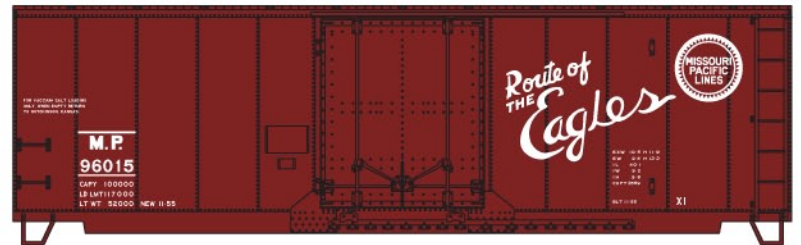

#41081 Maine Central 40' Single Sheath Wood Boxcar \$13.98 Retail

All New Road Numbers
Decal Renumber Sets available for renumbering 12 additional Cars

#71071 Great Northern 40' Single Sheath Wood Boxcar \$13.98 Retail

#25734 New York Susquehanna & Western
 55-Ton Twin Hopper 3-Number Set \$41.98 Retail
 Singles also available #2573 \$13.98 Retail

#8504 Pacific Fruit Express

40' Plug Door Steel Reefer \$15.98 Retail

#8304 Fruit Growers Express

40' Swing Door Steel Reefer \$15.98 Retail

DECEMBER'S LIMITED RUN
#8024 WESTERN PACIFIC

\$41.98 Retail
55-Ton USRA Hopper 3-Number Set

#3121 Missouri Pacific 40' Insulated Boxcar \$14.98 Retail

#2421 Canadian National