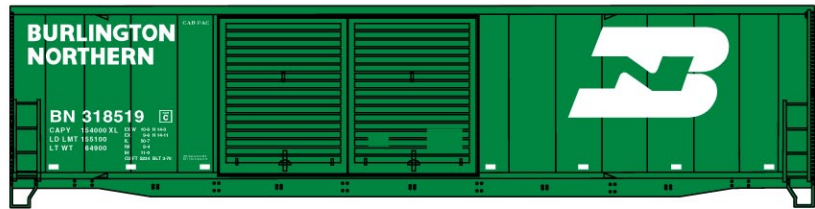

#5915 BURLINGTON NORTHERN Double Door 50' Steel Boxcar $13.98 Retail