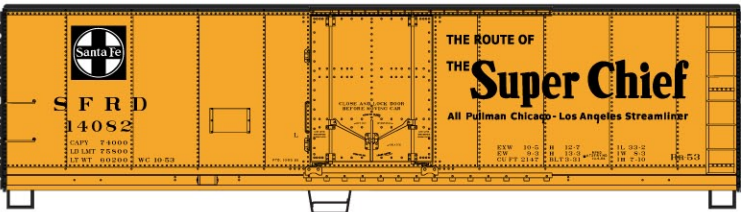

#8501 Santa Fe 40' Steel Reefer $15.98 Retail