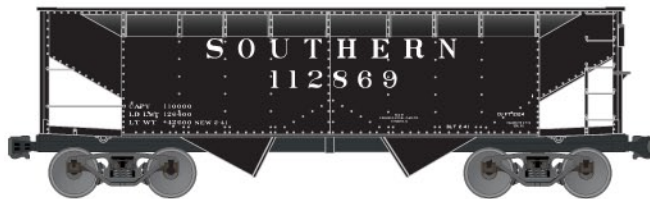

Also #3741 CNJ Single Road Number (Random from 3-Pack above) \$13.98

APRIL'S LIMITED RUN #8016 BNSF

3-Bay ACF Hoppers
3-NUMBER SET \$42.98 RETAIL

NEW 1200-Series Combo-Packs

UNION PACIFIC 40' STEEL BOXCARS
ONE SINGLE DOOR & ONE DOUBLE DOOR
2-CAR SET \$26.98 RETAIL

#3120 Swift 40' Insulated Boxcar \$13.98 Retail

#31051 C.P. 40' Insulated Boxcar \$13.98 Retail

#5719 DELAWARE & HUDSON 50' Sliding Door Welded-Side Steel Boxcar \$13.98 Retail

#7714 Southern Railway 50-Ton Offset Twin Hopper \$13.98 Retail

#5322 FLORIDA EAST COAST 50' Steel Boxcar \$13.98 Retail

#9409 Chesapeake & Ohio 89' Partially Enclosed Bi-Level Auto Rack \$21.98 Retail

Preproduction art shown

MADE IN THE USA

HO Scale August 2011

ACCURAIL News