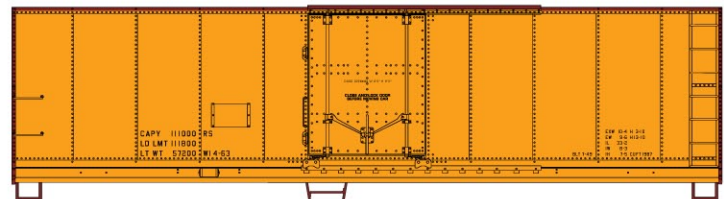

#8594 Data Only - Orange 40' Steel Plug Door