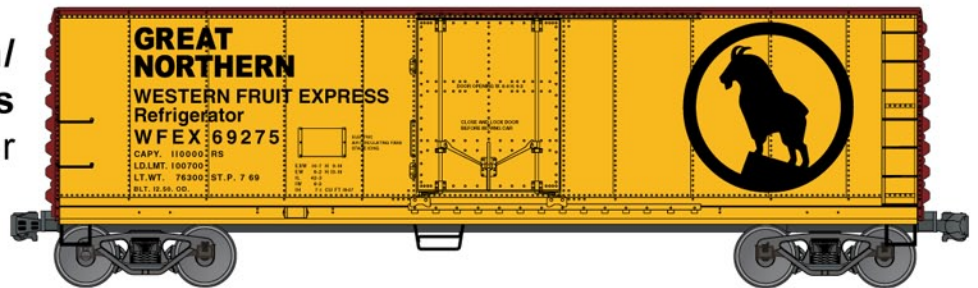

#2354 Great Northern Canton Car Company
55-Ton Twin Hopper 3-Number Set
\$39.98 Retail
Singles also available #2304 \$13.98 Retail

NOVEMBER'S LIMITED RUN
#8023 SANTA FE \$42.98 Retail

40' Wood Stock Car 3-Number Set
New Paint Scheme Double Deck Series SK-Z

#8955 Santa Fe 89' TOFC Flat Car 3-Number Set \$42.98 Retail
Singles also available #89111 \$14.98 Retail

**#5647 DETROIT
TOLEDO &
IRONTON**
50' Exterior Post
Steel Boxcar
\$14.98 Retail

**#8503 Great Northern/
Western Fruit Express**
40' Plug Door
Steel Reefer
\$15.98 Retail