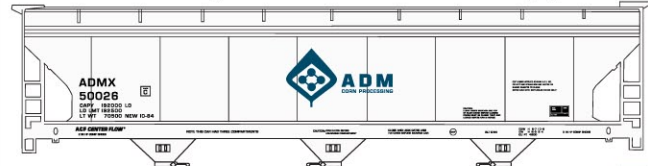

#7541 Southern 70-Ton Offset Triple Hopper \$13.98 Retail

JULY'S LIMITED RUN #8019 ADM 3-Bay ACF Covered Hoppers

Two White & One Blue 3-Car Set \$42.98 Retail

NEW 1200-Series Combo-Pack PENNSYLVANIA 40' STEEL BOXCARS ONE DOUBLE DOOR & ONE PLUG DOOR