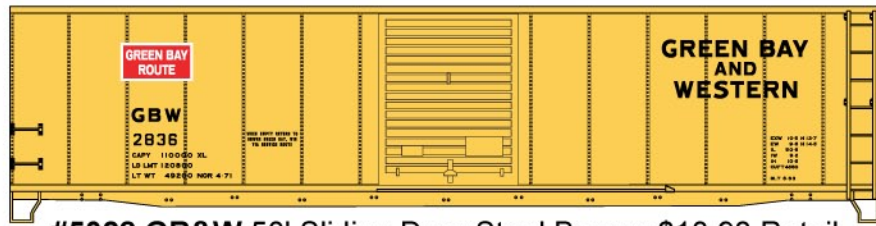

#3543 CHESAPEAKE & OHIO 40' Steel Boxcar \$13.98 Retail

#1203 LIMITED RUN COMBO PACK GREAT NORTHERN 2-NUMBER SET

DOUBLE SHEATH WOOD BOXCARS \$27.98 RETAIL

JUNE'S LIMITED RUN 3-NUMBER SET #8018 PENNSYLVANIA \$39.98 RETAIL

#5646 CHICAGO GREAT WESTERN 50' Exterior Post Steel Boxcar \$13.98 Retail

#37404 Great Northern 41' Steel Gondola 3-Number Set \$39.98 Retail
Also **#3740 G.N. Single Road Number**
(Random from 3-Pack above) \$13.98

**#4843 Chesapeake & Ohio
40' Wood Refrigerator Car \$14.98 Retail**

#7713 Missouri Pacific 50-Ton Offset Twin Hopper \$13.98 Retail

#56241 Monon 50' Exterior Post Boxcar \$13.98 Retail

#5028 GB&W 50' Sliding Door Steel Boxcar \$13.98 Retail