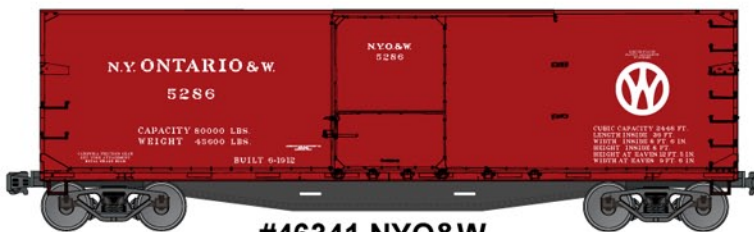

55-Ton Twin Hopper \$13.98 Retail

#5323 Western Maryland

50' Combo Door Steel Boxcar \$14.98 Retail

#4636 Delaware & Hudson
 40' Double Sheath Wood Boxcar \$13.98 Retail

#37394 Western Pacific 41' Steel Gondola 3-Number Set \$39.98 Retail
 Also **#3739 WP Single Road Number** (Random from 3-Pack above) \$13.98

FEBRUARY'S LIMITED RUN #8014 Santa Fe

55-Ton USRA Hoppers
3-NUMBER SET \$37.98 RETAIL

#46341 NYO&W
 40' Double Sheath Wood Boxcar \$13.98 Retail

#46241 SP&S
 40' Double Sheath Wood Boxcar \$13.98 Retail

#5411 RF&P 50' Double Plug Door Steel Boxcar \$13.98 Retail