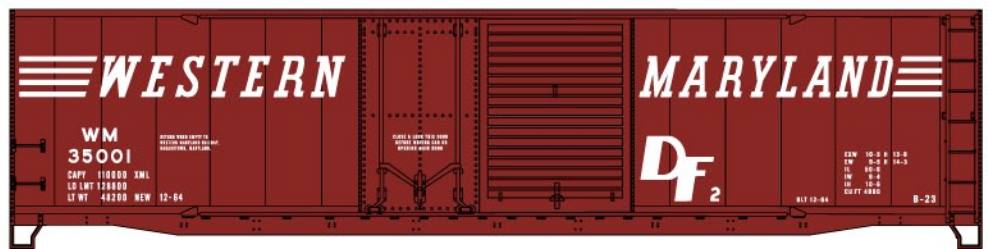

#25734 New York Susquehanna & Western
 55-Ton Twin Hopper 3-Number Set \$41.98 Retail
 Singles also available #2573 \$13.98 Retail

#8504 Pacific Fruit Express

40' Plug Door Steel Reefer \$15.98 Retail

#8304 Fruit Growers Express

40' Swing Door Steel Reefer \$15.98 Retail

DECEMBER'S LIMITED RUN
#8024 WESTERN PACIFIC

\$41.98 Retail
55-Ton USRA Hopper 3-Number Set

#3121 Missouri Pacific 40' Insulated Boxcar \$14.98 Retail

#2421 Canadian National

55-Ton Twin Hopper \$13.98 Retail

#5323 Western Maryland

50' Combo Door Steel Boxcar \$14.98 Retail

#4636 Delaware & Hudson
 40' Double Sheath Wood Boxcar \$13.98 Retail

#37394 Western Pacific 41' Steel Gondola 3-Number Set \$39.98 Retail
 Also **#3739 WP Single Road Number** (Random from 3-Pack above) \$13.98