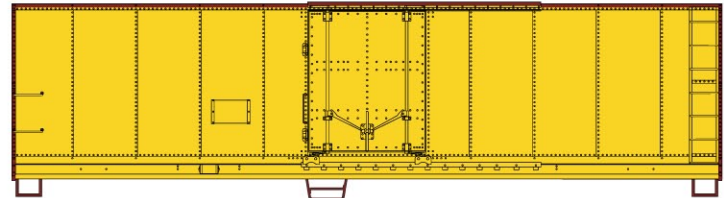

#1204 \$26.98 Retail 2-Car Set

#5915 BURLINGTON NORTHERN Double Door 50' Steel Boxcar \$13.98 Retail

40' STEEL REEFERS Brand New Tooling! Retail \$14.98

#8300 Undecorated 40' Steel Reefer Door

#8500 Undecorated 40' Steel Plug Door