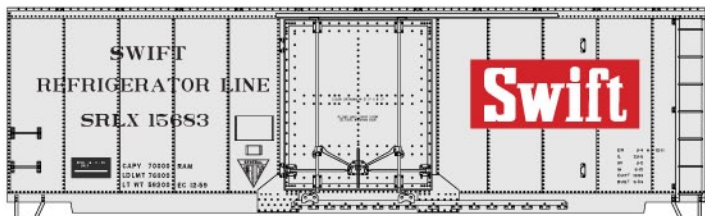

#3120 Swift 40' Insulated Boxcar $13.98 Retail