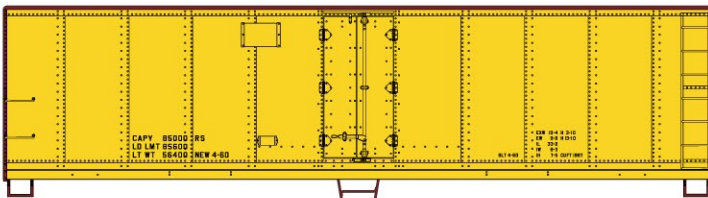

#8395 Data Only - Yellow 40' Steel Reefer Door