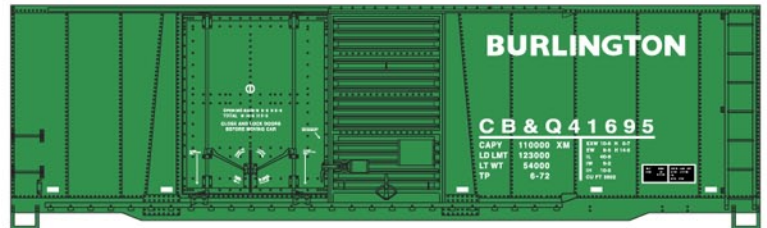

40' WOOD STOCK CARS

NEW 1200-Series Combo Packs SANTA FE 40' STEEL BOXCARS ONE SINGLE DOOR & ONE PLUG DOOR

STOCK #1202

2-CAR SET \$26.98 RETAIL

#5818 WESTERN PACIFIC 50' Steel Boxcar \$13.98 Retail

#3813 CB&Q 40' Combo Door Boxcar \$13.98 Retail