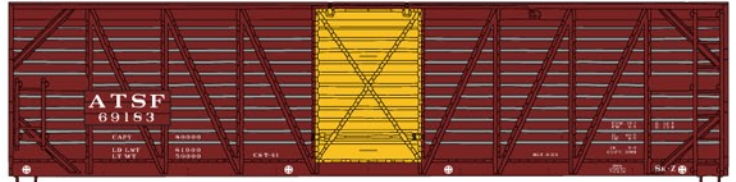

40' Wood Stock Car 3-Number Set
New Paint Scheme Double Deck Series SK-Z