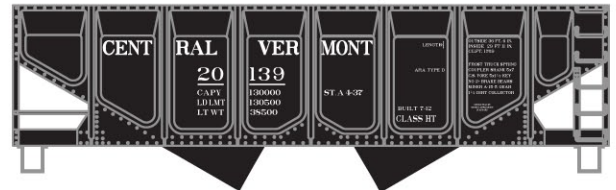

55-Ton Panel Side Twin Hoppers 3-Car Set $39.98 Retail

All three hoppers will also be available separately $13.98 Retail

- #28071 Grand Trunk Western
- #28111 Canadian National
- #28121 Central Vermont