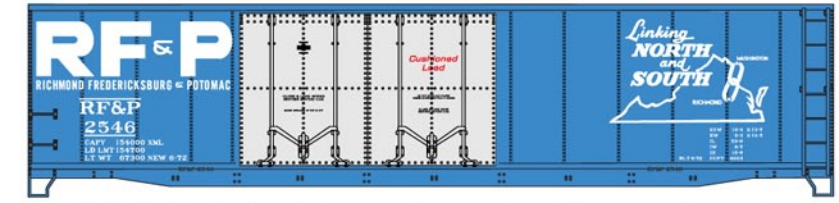

FEBRUARY'S LIMITED RUN #8014 Santa Fe

55-Ton USRA Hoppers
3-NUMBER SET \$37.98 RETAIL

#46341 NYO&W
 40' Double Sheath Wood Boxcar \$13.98 Retail

#46241 SP&S
 40' Double Sheath Wood Boxcar \$13.98 Retail

#5411 RF&P 50' Double Plug Door Steel Boxcar \$13.98 Retail