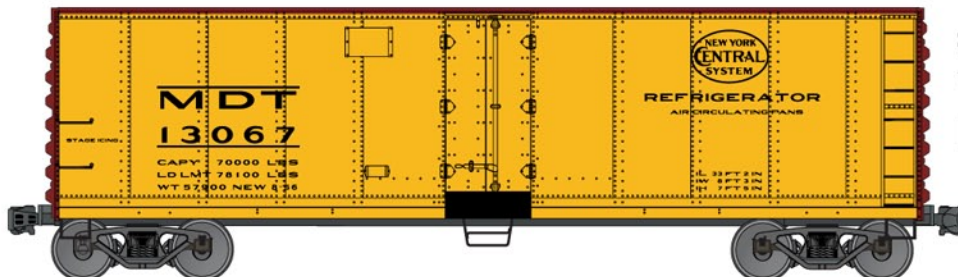

#2354 Great Northern Canton Car Company
55-Ton Twin Hopper 3-Number Set
\$39.98 Retail
Singles also available #2304 \$13.98 Retail

NOVEMBER'S LIMITED RUN
#8023 SANTA FE \$42.98 Retail

40' Wood Stock Car 3-Number Set
New Paint Scheme Double Deck Series SK-Z

#8955 Santa Fe 89' TOFC Flat Car 3-Number Set \$42.98 Retail
Singles also available #89111 \$14.98 Retail

**#5647 DETROIT
TOLEDO &
IRONTON**
50' Exterior Post
Steel Boxcar
\$14.98 Retail

**#8503 Great Northern/
Western Fruit Express**
40' Plug Door
Steel Reefer
\$15.98 Retail