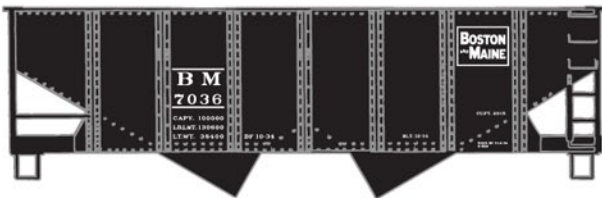

#2571 Boston & Maine 55-Ton USRA Twin Hopper $12.98 Retail