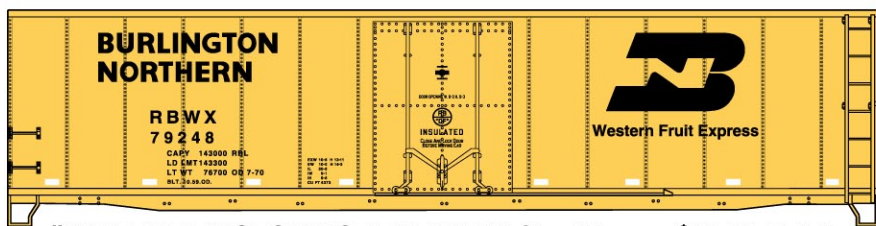

#8394 Data Only - Orange 40' Steel Reefer Door

#8594 Data Only - Orange 40' Steel Plug Door

#8395 Data Only - Yellow 40' Steel Reefer Door

#8595 Data Only - Yellow 40' Steel Plug Door

#37434 BESSEMER & LAKE ERIE 41' Steel Gondola 3-Number Set \$39.98 Retail

Also #3743 B&LE Single Road Number (Random from 3-Pack above) \$13.98

#7204 ROCK ISLAND 40' Wood Boxcar \$13.98 Retail

#7716 NICKEL PLATE 50-Ton Offset Twin Hopper \$13.98 Retail

#5129 BURLINGTON NORTHERN 50' Steel Boxcar \$13.98 Retail

#3543 CHESAPEAKE & OHIO 40' Steel Boxcar \$13.98 Retail

#1203 LIMITED RUN COMBO PACK GREAT NORTHERN 2-NUMBER SET

DOUBLE SHEATH WOOD BOXCARS \$27.98 RETAIL

JUNE'S LIMITED RUN 3-NUMBER SET #8018 PENNSYLVANIA \$39.98 RETAIL