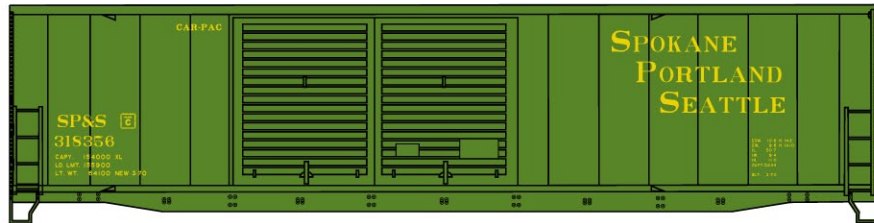

#59091 SP&S 50' Double Door Steel Boxcar $14.98 Retail