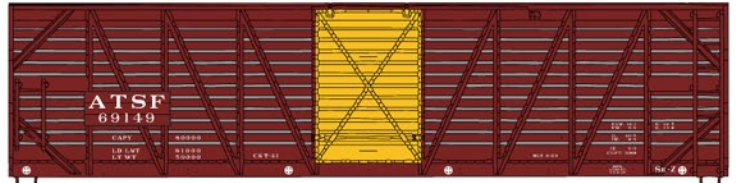

40' Wood Stock Car 3-Number Set
New Paint Scheme Double Deck Series SK-Z