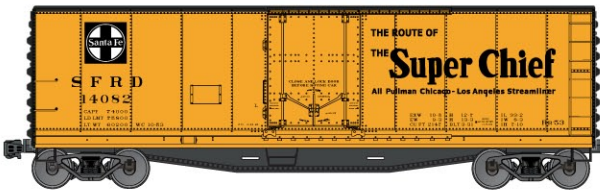

#8301 Northern Pacific 40' Steel Reefer
$15.98 Retail

#8501 Santa Fe 40' Plug Door Steel Reefer
$15.98 Retail

40' Steel Reefers are now in production!
Brand New Tooling

Accurail's new steel reefers will all have two different decal renumber sets available, making for 26 possible different road numbers!

For standard road names.
Excludes undecorated and data only kits

Preproduction artwork shown