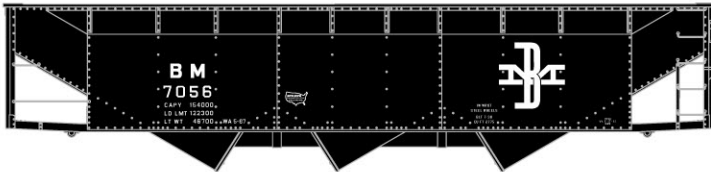

#7542 Boston & Maine 70-Ton Offset-Side Triple Hopper
$14.98 Retail