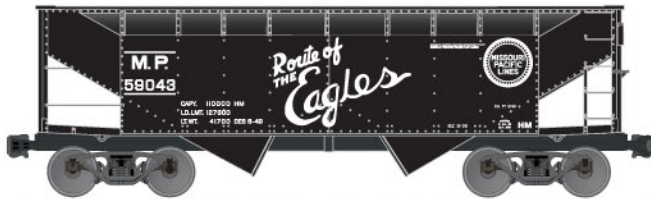

#7713 Missouri Pacific 50-Ton Offset Twin Hopper $13.98 Retail