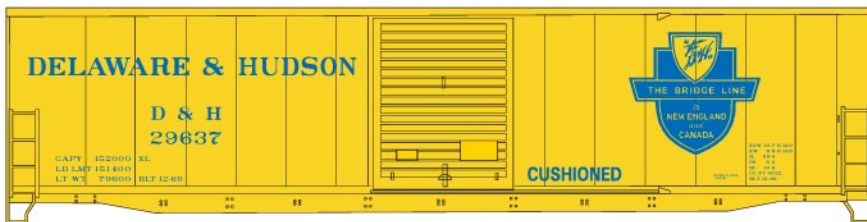

Also #3741 CNJ Single Road Number (Random from 3-Pack above) \$13.98

APRIL'S LIMITED RUN #8016 BNSF

3-Bay ACF Hoppers
3-NUMBER SET \$42.98 RETAIL

NEW 1200-Series Combo-Packs

UNION PACIFIC 40' STEEL BOXCARS
ONE SINGLE DOOR & ONE DOUBLE DOOR
2-CAR SET \$26.98 RETAIL

#3120 Swift 40' Insulated Boxcar \$13.98 Retail

#31051 C.P. 40' Insulated Boxcar \$13.98 Retail

#5719 DELAWARE & HUDSON 50' Sliding Door Welded-Side Steel Boxcar \$13.98 Retail

#7714 Southern Railway 50-Ton Offset Twin Hopper \$13.98 Retail