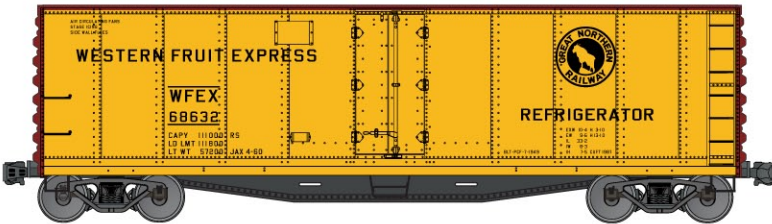

#8302 Great Northern/Western Fruit Express 40' Steel Reefer
Brand New Tooling! $15.98 Retail