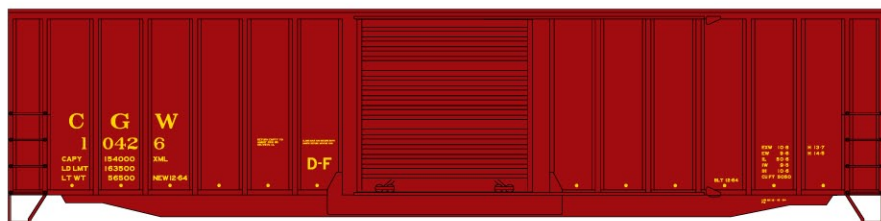

#3543 CHESAPEAKE & OHIO 40' Steel Boxcar \$13.98 Retail

#1203 LIMITED RUN COMBO PACK GREAT NORTHERN 2-NUMBER SET

DOUBLE SHEATH WOOD BOXCARS \$27.98 RETAIL

JUNE'S LIMITED RUN 3-NUMBER SET #8018 PENNSYLVANIA \$39.98 RETAIL