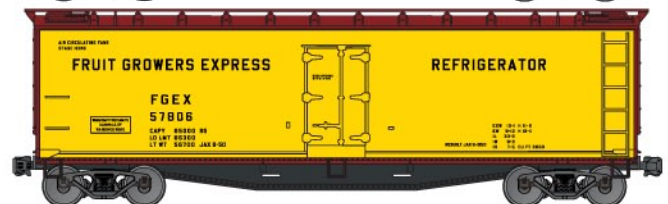

**#4843 Chesapeake & Ohio
40' Wood Refrigerator Car \$14.98 Retail**

#7713 Missouri Pacific 50-Ton Offset Twin Hopper \$13.98 Retail

#56241 Monon 50' Exterior Post Boxcar \$13.98 Retail

#5028 GB&W 50' Sliding Door Steel Boxcar \$13.98 Retail

#2419 B&O 55-Ton USA Hopper \$12.98 Retail

#4734 G.N. 40' Wood Stock car \$13.98 Retail

#47611 Santa Fe 40' Wood Stock Car 3-Number Set \$39.98 Retail

Also **#47013 ATSF Single Road Number (Random from 3-Pack) \$13.98**

#5645 CN/Central Vermont 50' Exterior Post Boxcar \$13.98 Retail

#24091 NYC 55-Ton USA Hopper \$12.98 Retail

**MARCH'S LIMITED RUN
#8015 Fruit Growers Express**

**40' Wood Refrigerator Cars
3-NUMBER SET \$42.98 RETAIL**