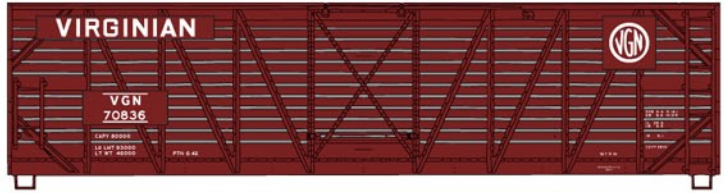

55-Ton Twin Hopper \$13.98 Retail

#5323 Western Maryland

50' Combo Door Steel Boxcar \$14.98 Retail

#4636 Delaware & Hudson
 40' Double Sheath Wood Boxcar \$13.98 Retail

#37394 Western Pacific 41' Steel Gondola 3-Number Set \$39.98 Retail
 Also **#3739 WP Single Road Number** (Random from 3-Pack above) \$13.98

FEBRUARY'S LIMITED RUN #8014 Santa Fe

55-Ton USRA Hoppers
3-NUMBER SET \$37.98 RETAIL

#46341 NYO&W
 40' Double Sheath Wood Boxcar \$13.98 Retail

#46241 SP&S
 40' Double Sheath Wood Boxcar \$13.98 Retail

#5411 RF&P 50' Double Plug Door Steel Boxcar \$13.98 Retail

#2570 P&LE 55-Ton USRA Hopper \$12.98 Retail

#4733 VIRGINIAN
 40' Wood Stock car \$13.98 Retail

#26041 NEW YORK CENTRAL
 55-Ton USRA Twin Hoppers 3-Number Set \$37.98 Retail

#5230 Pere Marquette 50' Double Door Steel Boxcar \$13.98 Retail