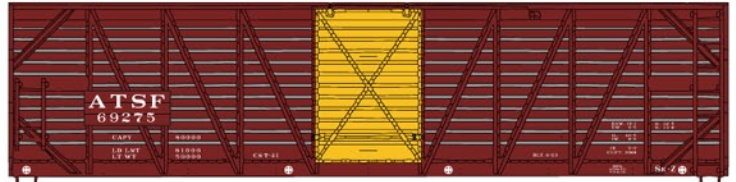

40' Wood Stock Car 3-Number Set
New Paint Scheme Double Deck Series SK-Z