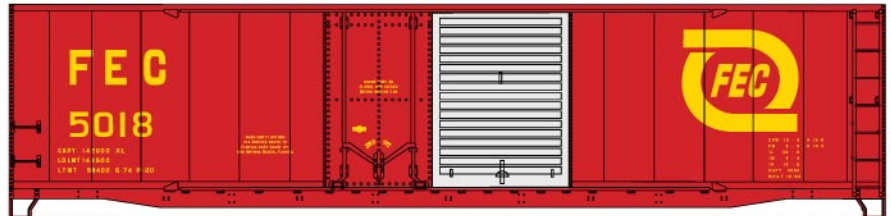

#3120 Swift 40' Insulated Boxcar \$13.98 Retail

#31051 C.P. 40' Insulated Boxcar \$13.98 Retail

#5719 DELAWARE & HUDSON 50' Sliding Door Welded-Side Steel Boxcar \$13.98 Retail

#7714 Southern Railway 50-Ton Offset Twin Hopper \$13.98 Retail

#5322 FLORIDA EAST COAST 50' Steel Boxcar \$13.98 Retail

#9409 Chesapeake & Ohio 89' Partially Enclosed Bi-Level Auto Rack \$21.98 Retail

Preproduction art shown

MADE IN THE USA

HO Scale August 2011

ACCURAIL News