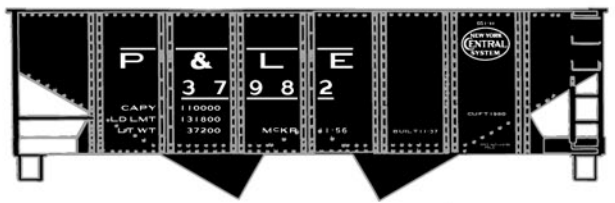

FEBRUARY'S LIMITED RUN #8014 Santa Fe

55-Ton USRA Hoppers
3-NUMBER SET \$37.98 RETAIL

#46341 NYO&W
 40' Double Sheath Wood Boxcar \$13.98 Retail

#46241 SP&S
 40' Double Sheath Wood Boxcar \$13.98 Retail

#5411 RF&P 50' Double Plug Door Steel Boxcar \$13.98 Retail