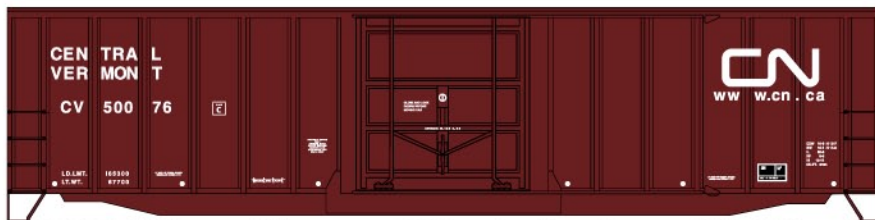

#2419 B&O 55-Ton USA Hopper \$12.98 Retail

#4734 G.N. 40' Wood Stock car \$13.98 Retail

#47611 Santa Fe 40' Wood Stock Car 3-Number Set \$39.98 Retail

Also **#47013 ATSF Single Road Number (Random from 3-Pack) \$13.98**

#5645 CN/Central Vermont 50' Exterior Post Boxcar \$13.98 Retail

#24091 NYC 55-Ton USA Hopper \$12.98 Retail

**MARCH'S LIMITED RUN
#8015 Fruit Growers Express**

**40' Wood Refrigerator Cars
3-NUMBER SET \$42.98 RETAIL**