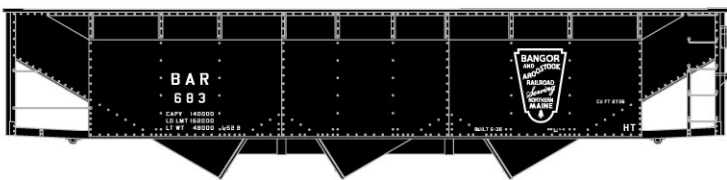

**#5128 Monon
50' Plug Door
Steel Boxcar
$13.98 Retail**