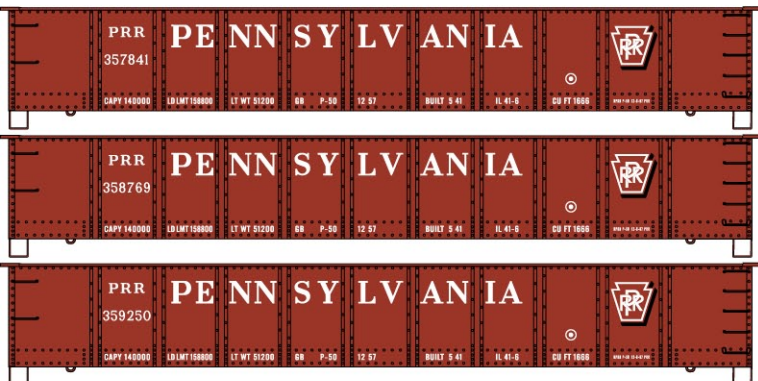

These items scheduled to be released during the month of January

**#37384 Pennsylvania 41' Steel Gondola
3-Number Set $39.98 Retail**

Also **#3738 Pennsylvania Single Road Number
(Random from 3-Pack above) $13.98**