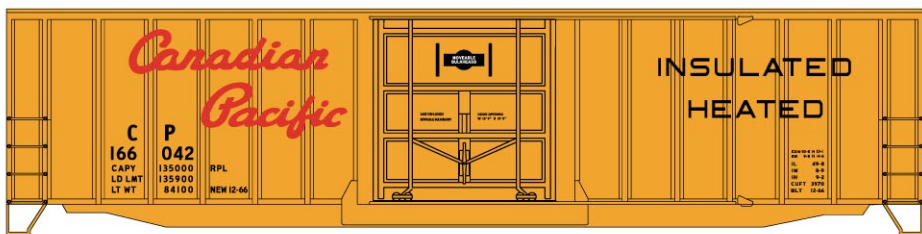

**JANUARY'S LIMITED RUN
#8013 Great Northern**

**40' Wood Refrigerator Cars
3-NUMBER SET $42.98 RETAIL**