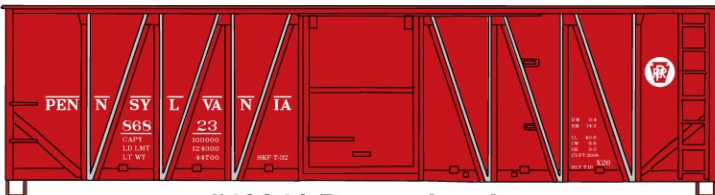

#25441 Pennsylvania 55-Ton USRA Twin Hopper \$12.98 Retail

#7717 Erie 50-Ton Offset Twin Hopper \$13.98 Retail

#36161 Milwaukee Road 40' Double Door Steel Boxcar \$13.98 Retail

#43041 Pennsylvania 40' Single Sheath Wood Boxcar \$13.98 Retail

#38041 Milwaukee Road 40' Combo Door Steel Boxcar \$13.98 Retail

#3630 Pere Marquette 40' Double Door Steel Boxcar \$13.98 Retail

AUGUST'S LIMITED RUN #8020 SANTA FE 40' WOOD REEFERS

Brand New Paint Scheme 3-Number Set \$42.98 Retail