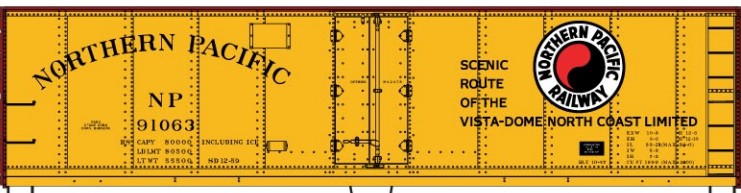

#8301 Northern Pacific 40' Steel Reefer $15.98 Retail