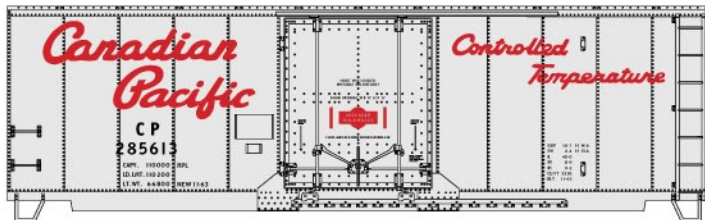

#31051 C.P. 40' Insulated Boxcar $13.98 Retail