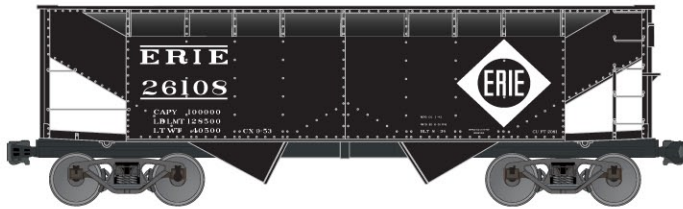

#5322 FLORIDA EAST COAST 50' Steel Boxcar \$13.98 Retail

#9409 Chesapeake & Ohio 89' Partially Enclosed Bi-Level Auto Rack \$21.98 Retail

Preproduction art shown

MADE IN THE USA

HO Scale August 2011

ACCURAIL News

www accurail.com

These items scheduled to be released during the month of August

Preproduction art shown

#23013 G.N. Canton Car Co. 55-Ton Twin Hopper \$12.98 Retail

#25123 C&S Burlington 55-Ton USRA Twin Hopper \$12.98 Retail

#25441 Pennsylvania 55-Ton USRA Twin Hopper \$12.98 Retail

#7717 Erie 50-Ton Offset Twin Hopper \$13.98 Retail

#36161 Milwaukee Road 40' Double Door Steel Boxcar \$13.98 Retail

#43041 Pennsylvania 40' Single Sheath Wood Boxcar \$13.98 Retail

#38041 Milwaukee Road 40' Combo Door Steel Boxcar \$13.98 Retail

#3630 Pere Marquette 40' Double Door Steel Boxcar \$13.98 Retail

AUGUST'S LIMITED RUN #8020 SANTA FE 40' WOOD REEFERS

Brand New Paint Scheme 3-Number Set \$42.98 Retail