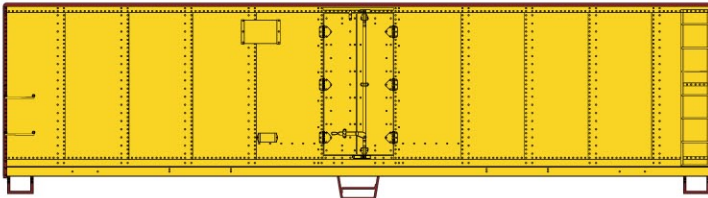

40' STEEL REEFERS Brand New Tooling! Retail $14.98

#8300 Undecorated 40' Steel Reefer Door