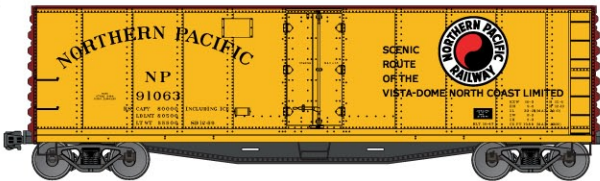

#8501 Santa Fe 40' Plug Door Steel Reefer
$15.98 Retail

#8301 Northern Pacific 40' Steel Reefer
$15.98 Retail