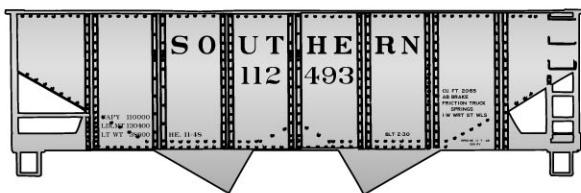

Also #2572 Southern Single Road Number
(Random from 3-Pack above) $13.98