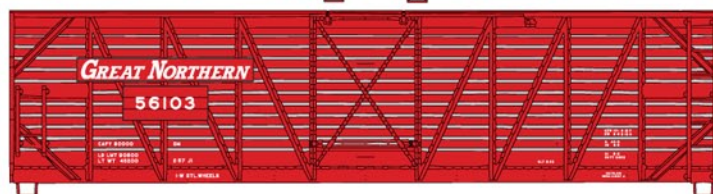

40' WOOD STOCK CARS

NEW 1200-Series Combo Packs SANTA FE 40' STEEL BOXCARS ONE SINGLE DOOR & ONE PLUG DOOR

STOCK #1202

2-CAR SET \$26.98 RETAIL

#5818 WESTERN PACIFIC 50' Steel Boxcar \$13.98 Retail

#3813 CB&Q 40' Combo Door Boxcar \$13.98 Retail