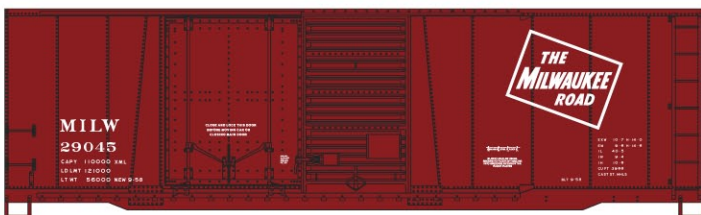

#25441 Pennsylvania 55-Ton USRA Twin Hopper \$12.98 Retail

#7717 Erie 50-Ton Offset Twin Hopper \$13.98 Retail

#36161 Milwaukee Road 40' Double Door Steel Boxcar \$13.98 Retail

#43041 Pennsylvania 40' Single Sheath Wood Boxcar \$13.98 Retail

#38041 Milwaukee Road 40' Combo Door Steel Boxcar \$13.98 Retail

#3630 Pere Marquette 40' Double Door Steel Boxcar \$13.98 Retail

AUGUST'S LIMITED RUN #8020 SANTA FE 40' WOOD REEFERS

Brand New Paint Scheme 3-Number Set \$42.98 Retail