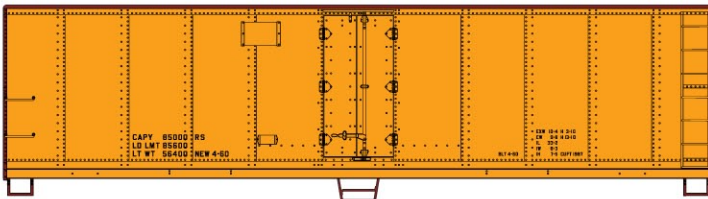

#1204 \$26.98 Retail 2-Car Set

#5915 BURLINGTON NORTHERN Double Door 50' Steel Boxcar \$13.98 Retail

40' STEEL REEFERS Brand New Tooling! Retail \$14.98

#8300 Undecorated 40' Steel Reefer Door

#8500 Undecorated 40' Steel Plug Door