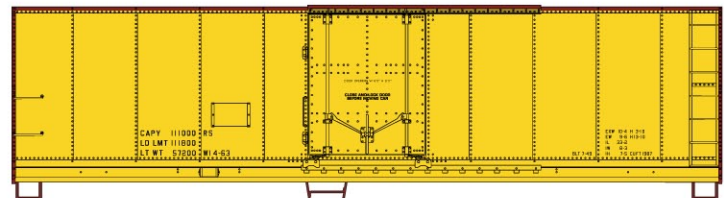

#8595 Data Only - Yellow 40' Steel Plug Door