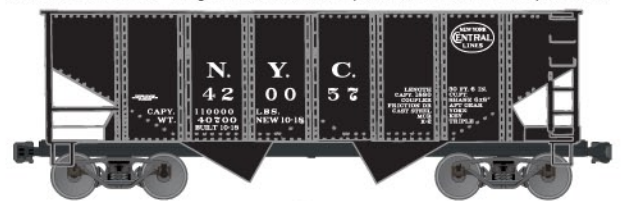

#24091 NYC 55-Ton USA Hopper $12.98 Retail