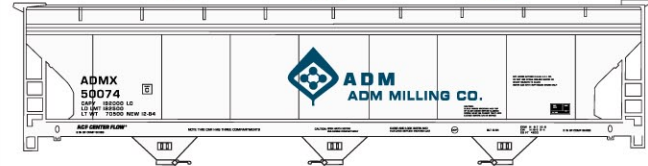

#7541 Southern 70-Ton Offset Triple Hopper \$13.98 Retail

JULY'S LIMITED RUN #8019 ADM 3-Bay ACF Covered Hoppers

Two White & One Blue 3-Car Set \$42.98 Retail

NEW 1200-Series Combo-Pack PENNSYLVANIA 40' STEEL BOXCARS ONE DOUBLE DOOR & ONE PLUG DOOR