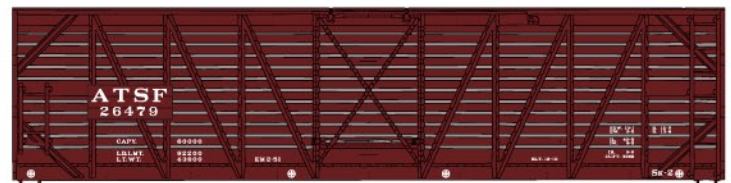

#47611 Santa Fe 40' Wood Stock Car 3-Number Set $39.98 Retail

Also **#47013 ATSF Single Road Number (Random from 3-Pack) $13.98**