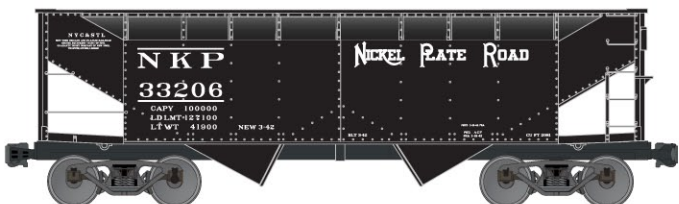

#1204 \$26.98 Retail 2-Car Set

#5915 BURLINGTON NORTHERN Double Door 50' Steel Boxcar \$13.98 Retail

40' STEEL REEFERS Brand New Tooling! Retail \$14.98

#8300 Undecorated 40' Steel Reefer Door

#8500 Undecorated 40' Steel Plug Door

#8394 Data Only - Orange 40' Steel Reefer Door

#8594 Data Only - Orange 40' Steel Plug Door

#8395 Data Only - Yellow 40' Steel Reefer Door

#8595 Data Only - Yellow 40' Steel Plug Door

#37434 BESSEMER & LAKE ERIE 41' Steel Gondola 3-Number Set \$39.98 Retail

Also #3743 B&LE Single Road Number (Random from 3-Pack above) \$13.98

#7204 ROCK ISLAND 40' Wood Boxcar \$13.98 Retail

#7716 NICKEL PLATE 50-Ton Offset Twin Hopper \$13.98 Retail

#5129 BURLINGTON NORTHERN 50' Steel Boxcar \$13.98 Retail

#3543 CHESAPEAKE & OHIO 40' Steel Boxcar \$13.98 Retail

#1203 LIMITED RUN COMBO PACK GREAT NORTHERN 2-NUMBER SET

DOUBLE SHEATH WOOD BOXCARS \$27.98 RETAIL

JUNE'S LIMITED RUN 3-NUMBER SET #8018 PENNSYLVANIA \$39.98 RETAIL