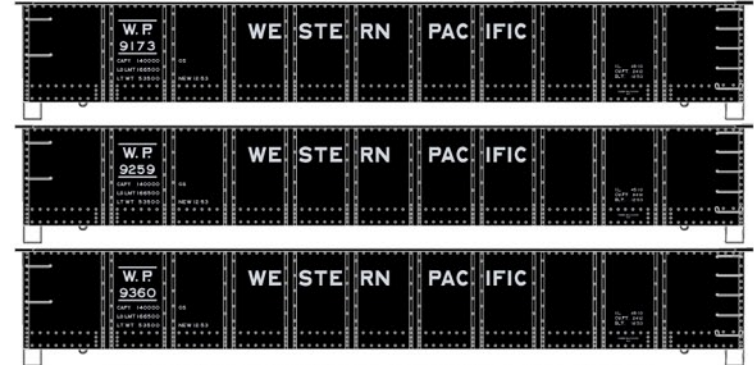

55-Ton Twin Hopper \$13.98 Retail

#5323 Western Maryland

50' Combo Door Steel Boxcar \$14.98 Retail

#4636 Delaware & Hudson
 40' Double Sheath Wood Boxcar \$13.98 Retail

#37394 Western Pacific 41' Steel Gondola 3-Number Set \$39.98 Retail
 Also **#3739 WP Single Road Number** (Random from 3-Pack above) \$13.98