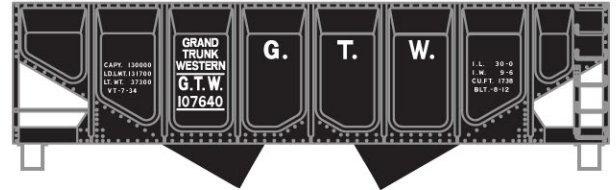

#1205 Grand Trunk Western, Canadian National, Central Vermont

All three hoppers will also be available separately $13.98 Retail

- #28071 Grand Trunk Western
- #28111 Canadian National
- #28121 Central Vermont