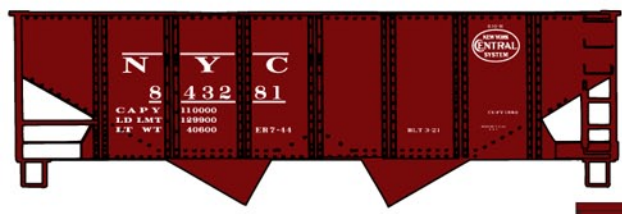

55-Ton Twin Hopper \$13.98 Retail

#5323 Western Maryland

50' Combo Door Steel Boxcar \$14.98 Retail

#4636 Delaware & Hudson
 40' Double Sheath Wood Boxcar \$13.98 Retail

#37394 Western Pacific 41' Steel Gondola 3-Number Set \$39.98 Retail
 Also **#3739 WP Single Road Number** (Random from 3-Pack above) \$13.98

FEBRUARY'S LIMITED RUN #8014 Santa Fe

55-Ton USRA Hoppers
3-NUMBER SET \$37.98 RETAIL

#46341 NYO&W
 40' Double Sheath Wood Boxcar \$13.98 Retail

#46241 SP&S
 40' Double Sheath Wood Boxcar \$13.98 Retail

#5411 RF&P 50' Double Plug Door Steel Boxcar \$13.98 Retail

#2570 P&LE 55-Ton USRA Hopper \$12.98 Retail

#4733 VIRGINIAN
 40' Wood Stock car \$13.98 Retail

#26041 NEW YORK CENTRAL
 55-Ton USRA Twin Hoppers 3-Number Set \$37.98 Retail

#5230 Pere Marquette 50' Double Door Steel Boxcar \$13.98 Retail