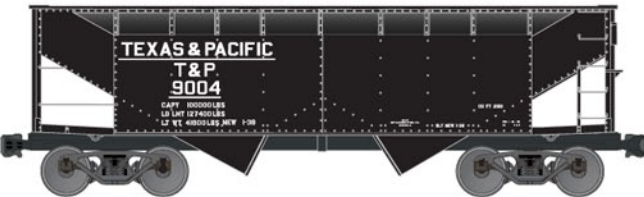

#7715 Texas & Pacific 50-Ton Offset Twin Hopper $13.98 Retail